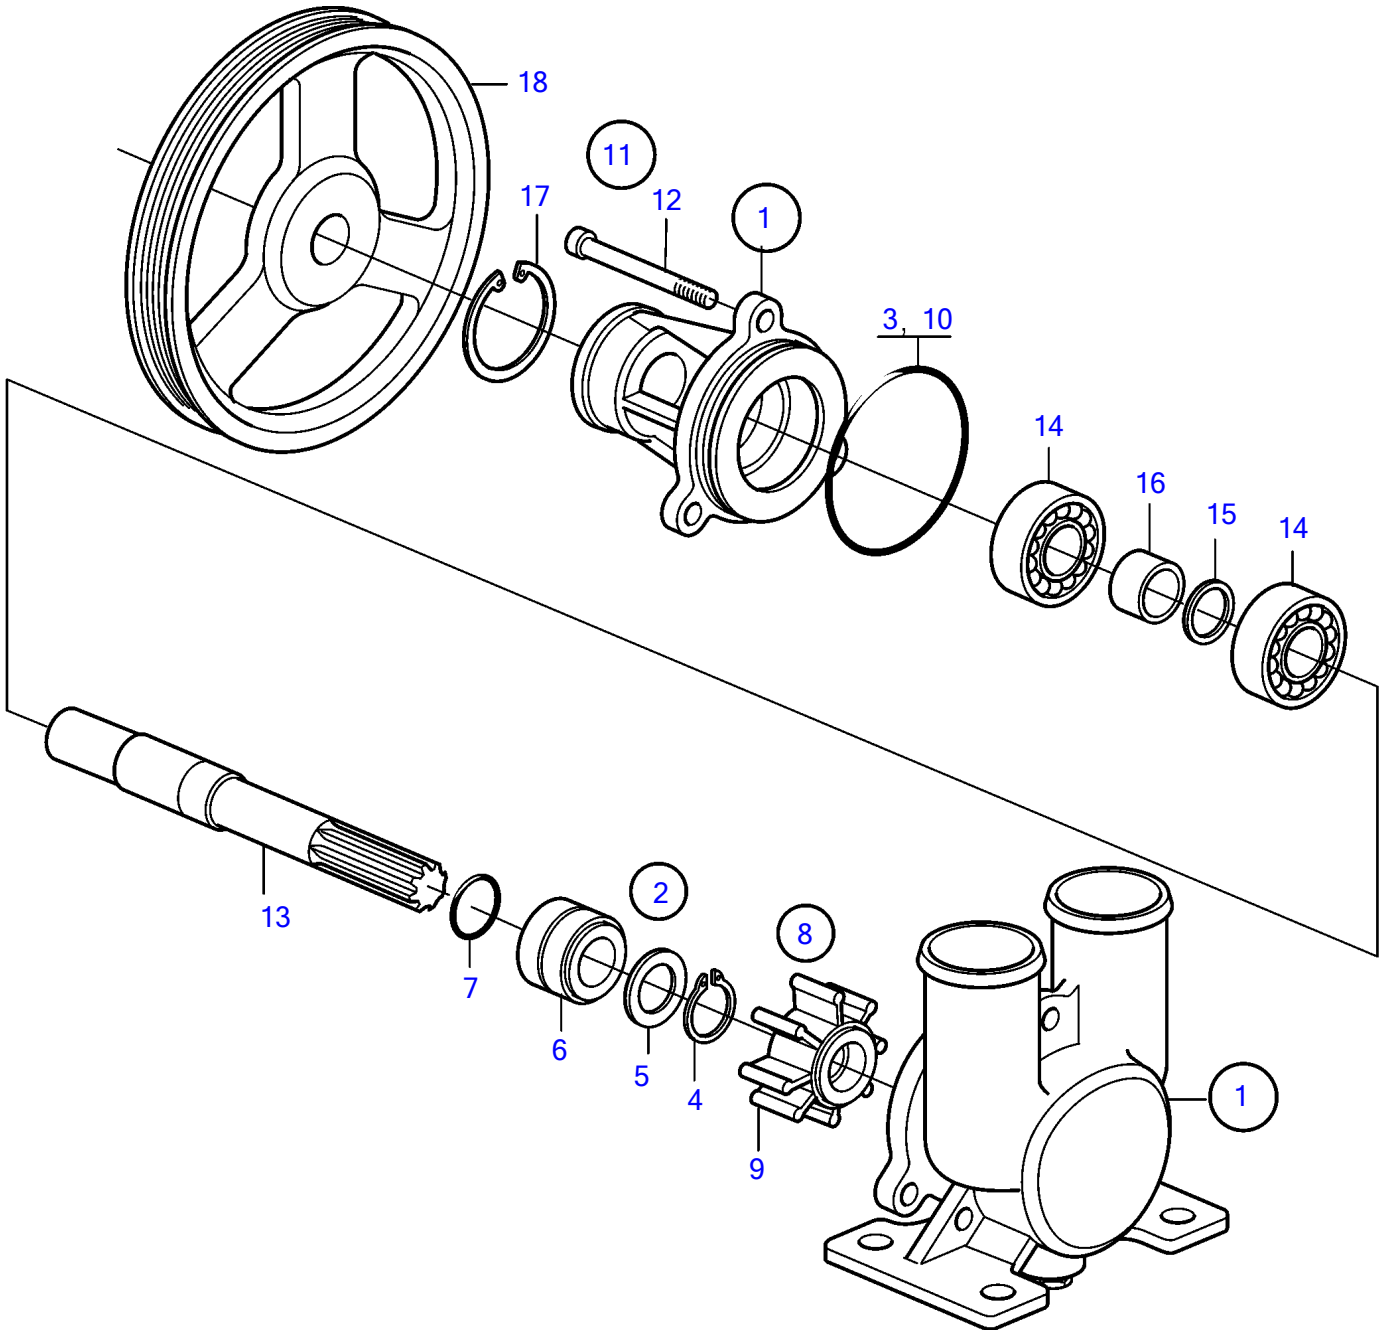

D3-110I-G, D3-140A-G, D3-140I-G, D3-150I-G, D3-170A-G, D3-170I-G, D3-200A-G, D3-200I-G, D3-220A-G, D3-220I-G

26683

D3-110I-G, D3-140A-G, D3-140I-G, D3-150I-G, D3-170A-G, D3-170I-G, D3-200A-G, D3-200I-G, D3-220A-G, D3-220I-G

REF	PART NO.	QTY	DESCRIPTION	SEE SEC.	NOTES
1	21379102	1	Sea water pump		
			• Bulletin P-26-6-5	P-26-6-5-EN	New seawater pump kits
2	21951386	1	• Wear kit		
3		1	• • O-ring		
4	809444	1	• • Lock ring		
5	3583988	1	• • Washer		
6	(21379134)	1	• • Sealing ring		Obsolete part
7	960166	1	• • O-ring		
8	3593660	1	• Impeller kit		replaced by next part number
	21381693	1	• Impeller kit		replaced by next part number
	21951352	1	• Impeller kit		
9		1	• • Impeller		
10		1	• • O-ring		
11	21951330	1	• Screw kit		
12		3	• • Hex. socket screw		
13		1	• Shaft		
14	181800	2	• Ball bearing		
15	914451	1	• Snap ring		
16	(21379143)	1	• Spacer		Obsolete part
17	914523	1	• Snap ring		
18		1	• Pulley		