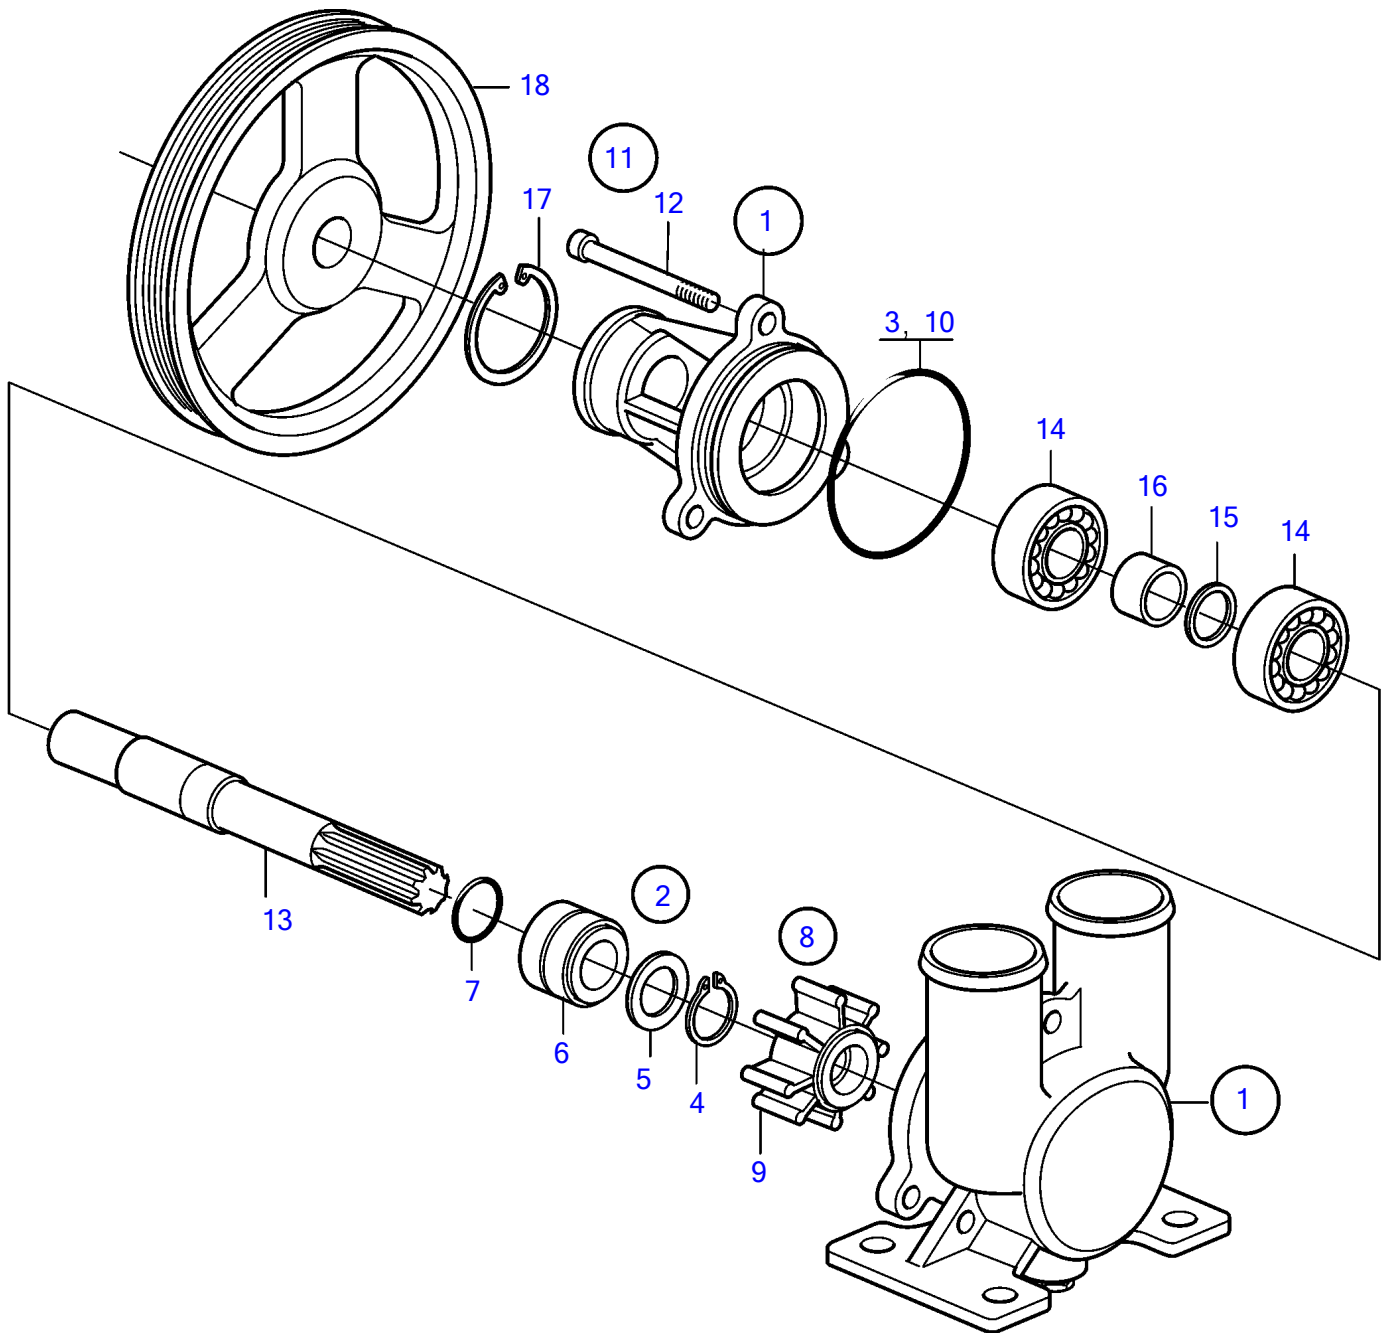

D3-110I-G, D3-140A-G, D3-140I-G, D3-150I-G, D3-170A-G, D3-170I-G, D3-200A-G, D3-200I-G, D3-220A-G, D3-220I-G

26683

D3-110I-G, D3-140A-G, D3-140I-G, D3-150I-G, D3-170A-G, D3-170I-G, D3-200A-G, D3-200I-G, D3-220A-G, D3-220I-G

REF	PART NO.	QTY	DESCRIPTION	SEE SEC.	NOTES
1	21379102	1	Sea water pump		
			• Bulletin P-26-6-5	P-26-6-5-EN	New seawater pump kits
2	21951386	1	• Wear kit		
3		1	• • O-ring		
4	809444	1	• • Lock ring		
5	3583988	1	• • Washer		
6	(21379134)	1	• • Sealing ring		Obsolete part
7	960166	1	• • O-ring		
8	3593660	1	• Impeller kit		replaced by next part number
	21381693	1	• Impeller kit		replaced by next part number
	21951352	1	• Impeller kit		
9		1	• • Impeller		
10		1	• • O-ring		
11	21951330	1	• Screw kit		
12		3	• • Hex. socket screw		
13		1	• Shaft		
14	181800	2	• Ball bearing		
15	914451	1	• Snap ring		
16	(21379143)	1	• Spacer		Obsolete part
17	914523	1	• Snap ring		
18		1	• Pulley		