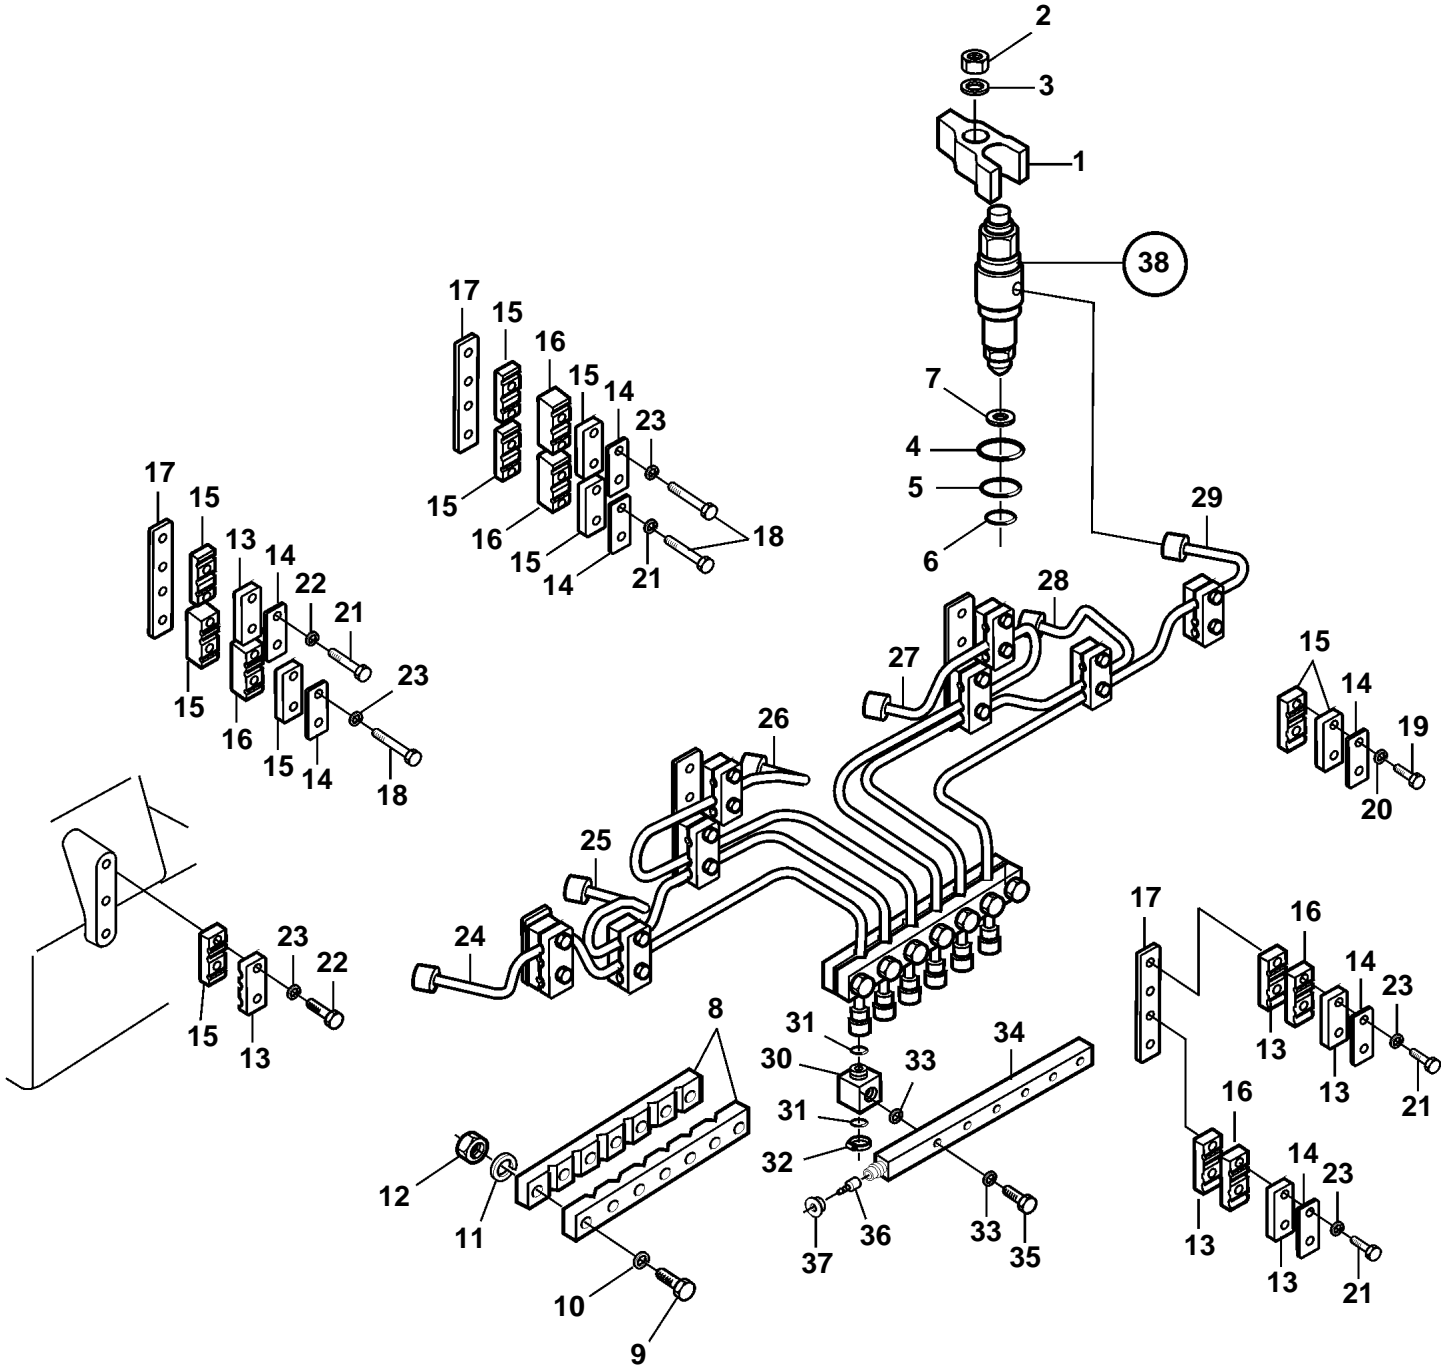

D25A-MT, D25A-MS

22053

D25A-MT, D25A-MS

REF	PART NO.	QTY	DESCRIPTION	SEE SEC.	NOTES
1	3831889	6	Seal		
2	3832205	6	Nut		
3	3831669	6	Washer		
4	3835114	6	O-ring		
5	3831561	6	O-ring		
6	3835113	6	O-ring		
7	3831900	6	Gasket		
8	3831892	2	Clamp		
9	3831546	7	Screw		
10	3832225	7	Spring washer		
11	3832225	7	Spring washer		
12	3832192	7	Lock nut		
13	3807066	8	Clamp		(3831913)
14	3831914	7	Plate		
15	3807065	8	Clamp		(3831911)
16	3831949	5	Seat		
17	3831948	3	Plate		
18	3832054	6	Screw		
19	3835724	2	Screw		
20	3832233	2	Spring washer		
21	3832051	4	Screw		
22	3832050	4	Screw		
23	3832233	14	Spring washer		
24	3838550	1	Delivery pipe		
25	3838551	1	Delivery pipe		
26	3838552	1	Delivery pipe		
27	3838553	1	Delivery pipe		
28	3838554	1	Delivery pipe		
29	3838555	1	Delivery pipe		
30	3807123	6	Connector		(3831893)
31	3831912	12	O-ring		
32	3832294	6	Snap ring		
33	3831586	12	Sealing washer		
34	3831888	1	Fuel pipe		
35	3831618	6	Screw		
36	3832319	1	Nipple		
37	3832213	1	Nut		
38	3835102	6	Injector		
				4852	