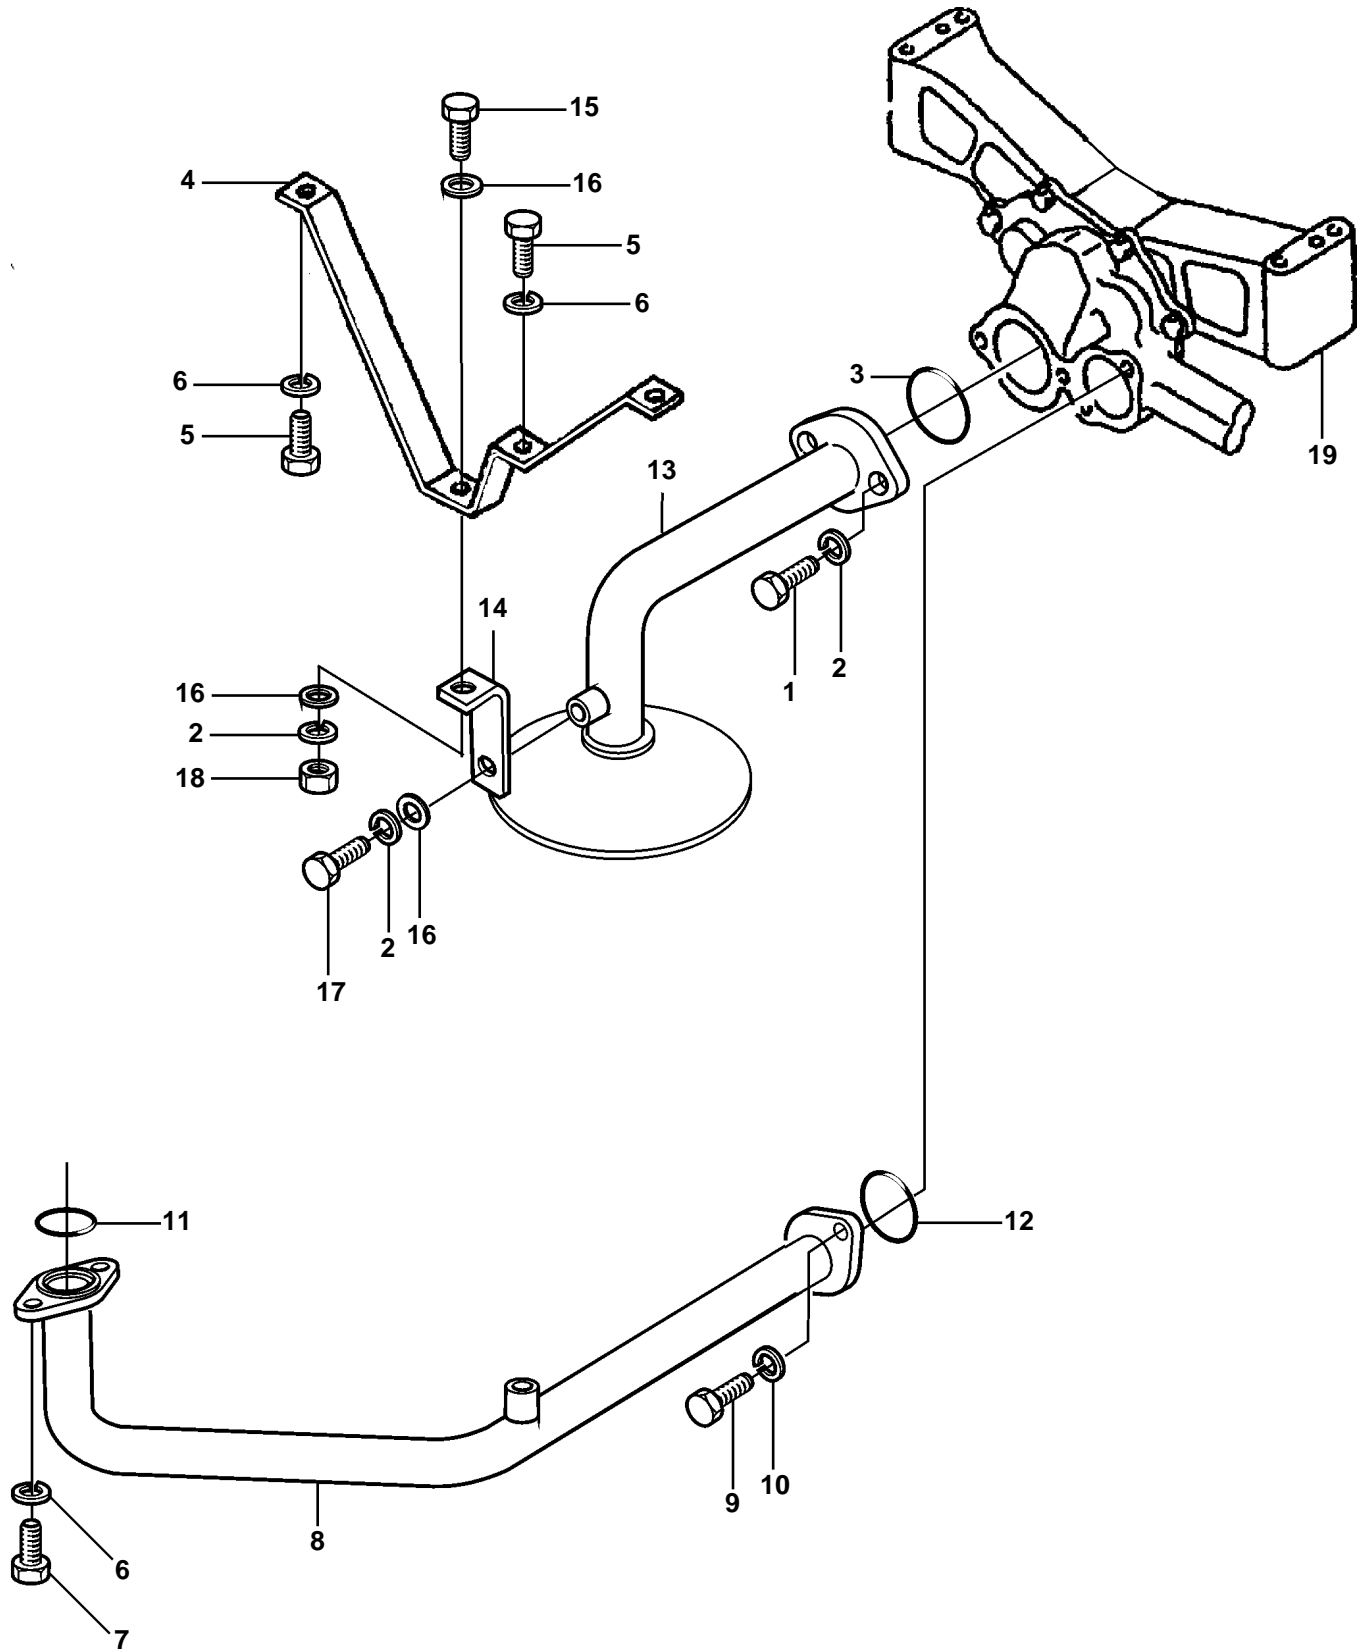

D25A-MT AUX, D25A-MS AUX, D30A-MT AUX, D30A-MS AUX

D25A-MT AUX, D25A-MS AUX, D30A-MT AUX, D30A-MS AUX

REF	PART NO.	QTY	DESCRIPTION	SEE SEC.
1	3832051	2	Screw	
2	3832233	4	Spring washer	
3	3831577	1	O-ring	
4	3831830	1	Stay	
5	3832056	3	Screw	
6	3832245	5	Spring washer	
7	3832058	2	Screw	
8	3835158	1	Oil pipe	
9	3832051	2	Screw	
10	3832233	2	Spring washer	
11	3831569	1	O-ring	
12	3831572	1	O-ring	
13	3831841	1	Oil pump screen	
14	3831837	1	Stay	
15	3832045	1	Screw	
16	3832214	3	Washer	
17	3832196	1	Lock nut	
18	3832044	1	Screw	
19		1	Oil pump	4823