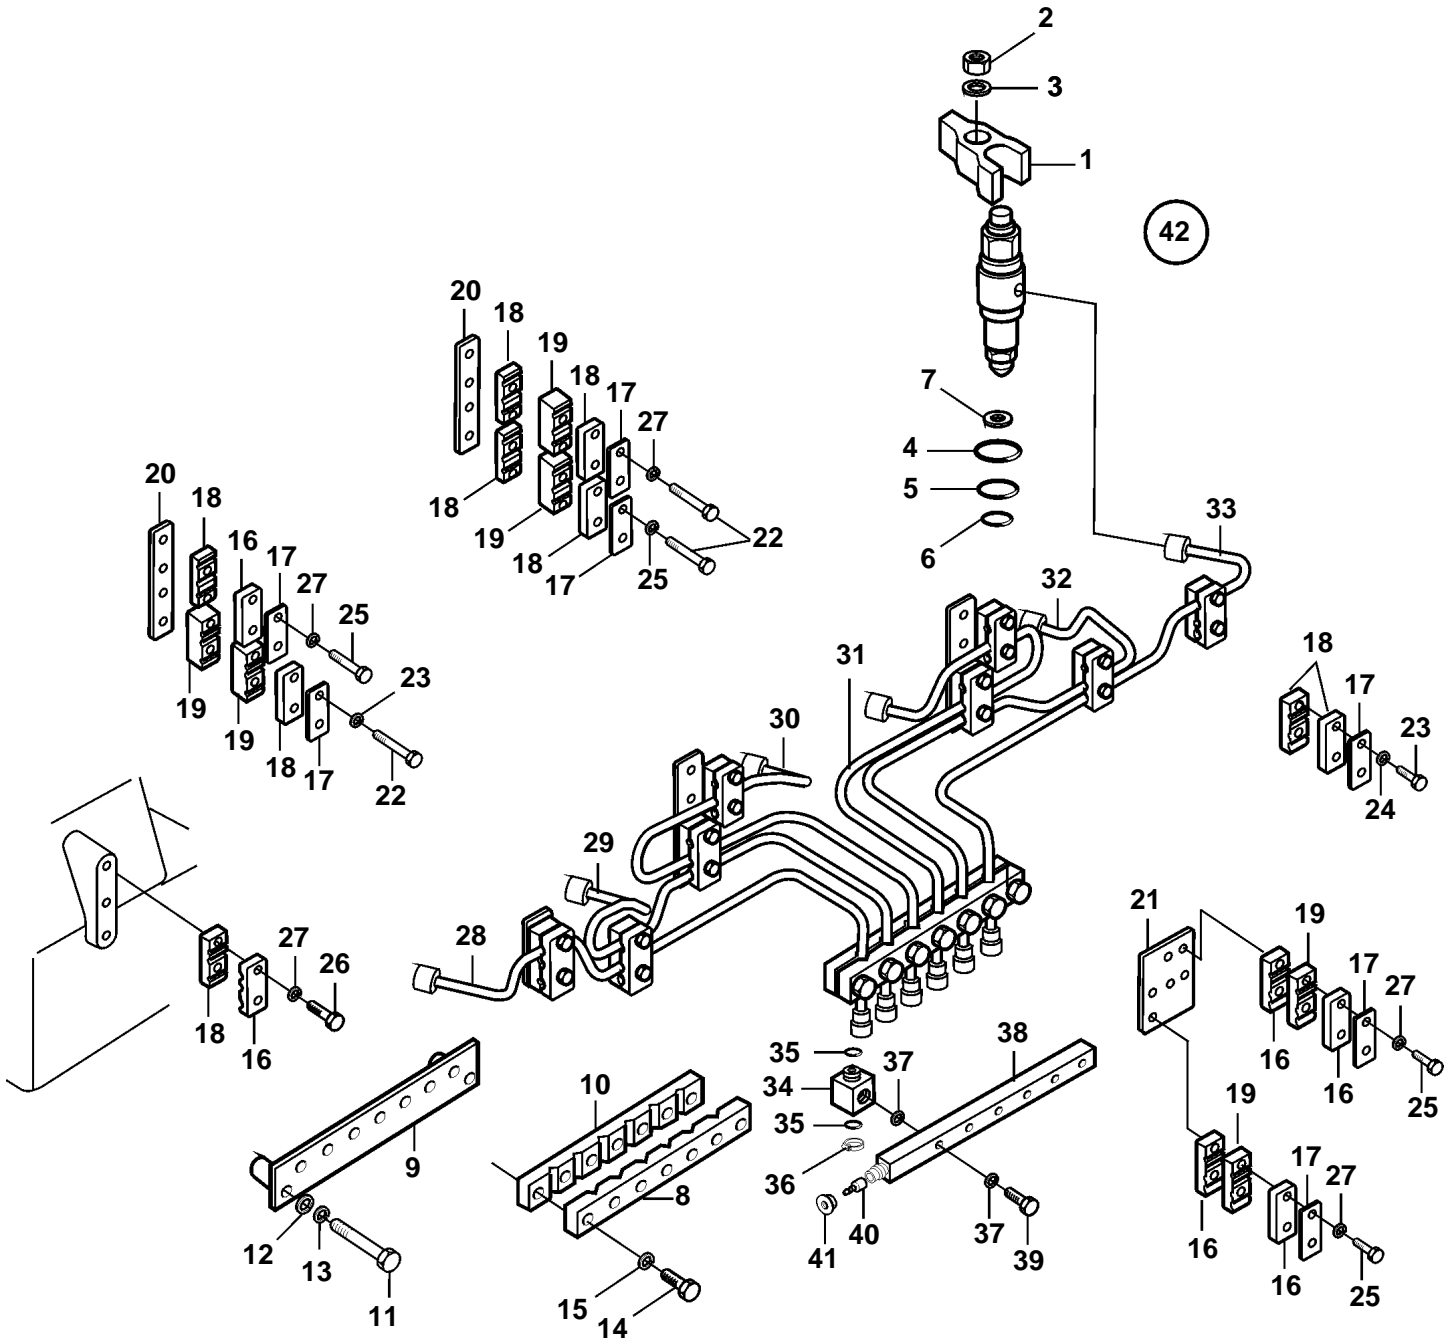

D30A-MT AUX, D30A-MS AUX

18662

D30A-MT AUX, D30A-MS AUX

REF	PART NO.	QTY	DESCRIPTION	SEE SEC.	NOTES
1	3831889	6	Seal		
2	3832205	6	Nut		
3	3831669	6	Washer		
4	3835114	6	O-ring		
5	3831561	6	O-ring		
6	3835113	6	O-ring		
7	3831900	6	Gasket		
8	3831892	1	Clamp		
9	3833185	1	Clamp		
10	3834482	1	Seat		
11	3832206	2	Screw		
12	3835208	2	Spacer		
13	3832245	2	Spring washer		
14	3831546	7	Screw		
15	3832245	7	Spring washer		
16	3807066	8	Clamp		(3831913)
17	3831914	8	Plate		
18	3807065	8	Clamp		(3831911)
19	3831949	5	Seat		
20	3831948	2	Plate		
21	3836369	1	Plate		
22	3832054	6	Screw		
23	3835724	4	Screw		
24	3832233	4	Spring washer		
25	3832051	4	Screw		
26	3832050	2	Screw		
27	3832233	14	Spring washer		
28	3838556	1	Delivery pipe		
29	3838557	1	Delivery pipe		
30	3838558	1	Delivery pipe		
31	3838559	1	Delivery pipe		
32	3838560	1	Delivery pipe		
33	3838561	1	Delivery pipe		
34	3807123	6	Connector		(3831893)
35	3831912	12	O-ring		
36	3832294	6	Snap ring		
37	3831586	12	Sealing washer		
38	3831888	1	Fuel pipe		
39	3831618	6	Screw		
40	3832319	1	Nipple		
41	3832213	1	Nut		
42	3835102	6	Injector		
				4852	