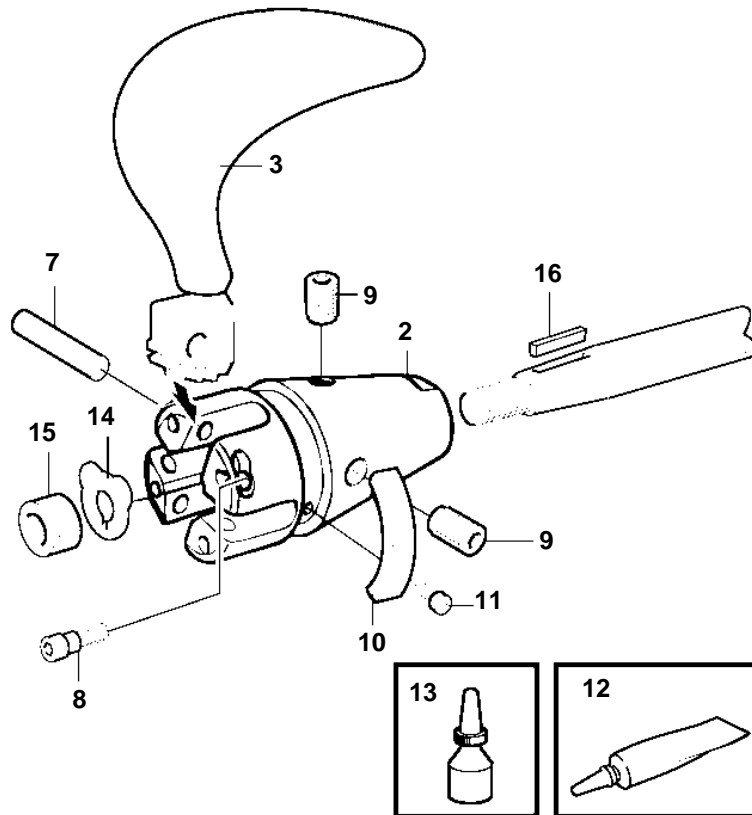

D2-75A, D2-75B, D2-75C, D2-75F

D2-75A, D2-75B, D2-75C, D2-75F

REF	PART NO.	QTY	DESCRIPTION	SEE SEC.	NOTES
1	3583927	1	Hub kit · Bulletin P-44-7-11	P-44-7-11-EN	S-drive Part Numbers on 4-bladed Folding Propellers
2	3583928	1	Hub kit · Bulletin P-44-7-11	P-44-7-11-EN	Shaft 25mm Part Numbers on 4-bladed Folding Propellers
2	3583929	1	Hub kit · Bulletin P-44-7-11	P-44-7-11-EN	Shaft 30mm Part Numbers on 4-bladed Folding Propellers
2	3583930	1	Hub kit · Bulletin P-44-7-11	P-44-7-11-EN	Shaft 35mm Part Numbers on 4-bladed Folding Propellers
2	3583931	1	Hub kit · Bulletin P-44-7-11	P-44-7-11-EN	Shaft 1 1/4" Part Numbers on 4-bladed Folding Propellers
2	3583932	1	Hub kit · Bulletin P-44-7-11	P-44-7-11-EN	Shaft 1 1/2" Part Numbers on 4-bladed Folding Propellers
2	3584137	1	Hub kit · Bulletin P-44-7-11	P-44-7-11-EN	Shaft pre drilled Shaft 40mm Part Numbers on 4-bladed Folding Propellers
3	3583917	1	Set · Bulletin P-44-7-11	P-44-7-11-EN	20x14 Part Numbers on 4-bladed Folding Propellers
3	3583919	1	Set · Bulletin P-44-7-11	P-44-7-11-EN	20x14 Part Numbers on 4-bladed Folding Propellers
3	3583921	1	Set · Bulletin P-44-7-11	P-44-7-11-EN	21x15 Part Numbers on 4-bladed Folding Propellers
3	3583923	1	Set · Bulletin P-44-7-11	P-44-7-11-EN	21x15 Part Numbers on 4-bladed Folding Propellers
3	3583925	1	Set · Bulletin P-44-7-11	P-44-7-11-EN	22x16 Part Numbers on 4-bladed Folding Propellers
3	3583918	1	Set · Bulletin P-44-7-11	P-44-7-11-EN	22x16 Part Numbers on 4-bladed Folding Propellers
3	3583920	1	Set · Bulletin P-44-7-11	P-44-7-11-EN	22x18 Part Numbers on 4-bladed Folding Propellers
3	3583922	1	Set · Bulletin P-44-7-11	P-44-7-11-EN	22x18 Part Numbers on 4-bladed Folding Propellers
3	3583924	1	Set · Bulletin P-44-7-11	P-44-7-11-EN	22x20 Part Numbers on 4-bladed Folding Propellers
3	3583926	1	Set · Bulletin P-44-7-11	P-44-7-11-EN	22x20 Part Numbers on 4-bladed Folding Propellers
4	3584466	1	Propeller nut		Included in hub kit
5	3851994	1	Lock washer		Included in hub kit
6	946730	1	Hexagon screw		Included in hub kit
7	3583951	4	Shaft		Included in hub kit
8	963695	4	Hex. socket screw		Included in hub kit
9	3581246	2	Screw		Included in hub kit
10	3584442	1	Zinc anode kit		Included in hub kit
	3584443	1	Magnesium anode kit		
11	963677	3	· Hex. socket screw		
12	828250	1	Lubricating grease		Included in hub kit
13	1161053	1	Locking fluid		Included in propeller blade kit
14	873475	1	Tab washer		Included in propeller shaft
15	873473	1	Nut		Included in propeller shaft
16	873474	1	Key		Included in propeller shaft