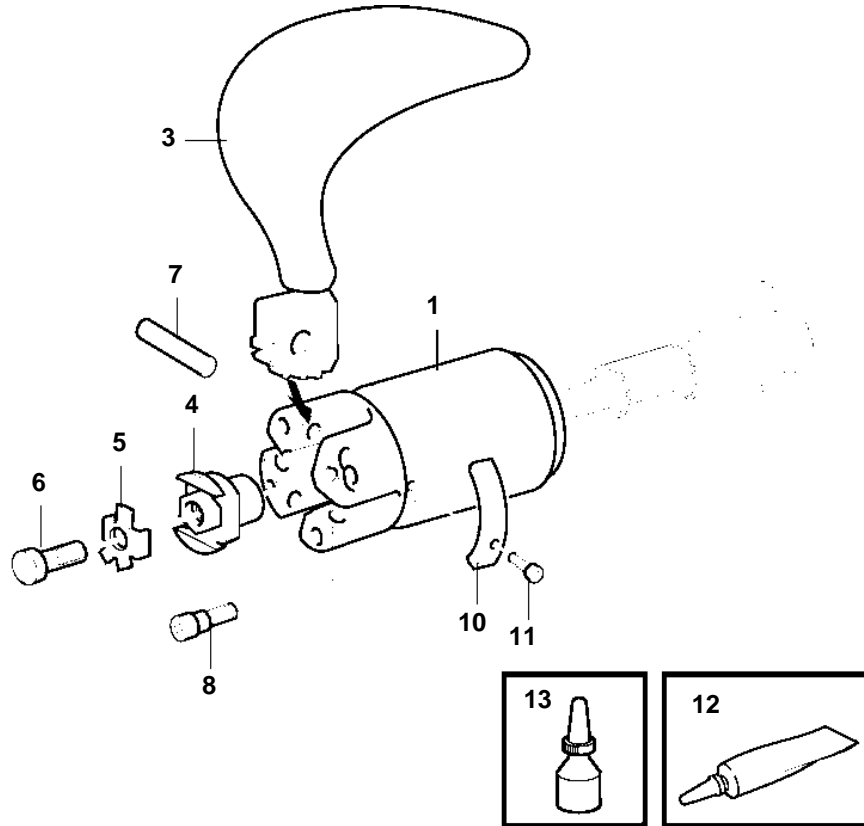

D2-75A, D2-75B, D2-75C, D2-75F

D2-75A, D2-75B, D2-75C, D2-75F

REF	PART NO.	QTY	DESCRIPTION	SEE SEC.	NOTES
1	3583927	1	Hub kit · Bulletin P-44-7-11	P-44-7-11-EN	S-drive Part Numbers on 4-bladed Folding Propellers
2	3583928	1	Hub kit · Bulletin P-44-7-11	P-44-7-11-EN	Shaft 25mm Part Numbers on 4-bladed Folding Propellers
2	3583929	1	Hub kit · Bulletin P-44-7-11	P-44-7-11-EN	Shaft 30mm Part Numbers on 4-bladed Folding Propellers
2	3583930	1	Hub kit · Bulletin P-44-7-11	P-44-7-11-EN	Shaft 35mm Part Numbers on 4-bladed Folding Propellers
2	3583931	1	Hub kit · Bulletin P-44-7-11	P-44-7-11-EN	Shaft 1 1/4" Part Numbers on 4-bladed Folding Propellers
2	3583932	1	Hub kit · Bulletin P-44-7-11	P-44-7-11-EN	Shaft 1 1/2" Part Numbers on 4-bladed Folding Propellers
2	3584137	1	Hub kit · Bulletin P-44-7-11	P-44-7-11-EN	Shaft pre drilled Shaft 40mm Part Numbers on 4-bladed Folding Propellers
3	3583917	1	Set · Bulletin P-44-7-11	P-44-7-11-EN	20x14 Part Numbers on 4-bladed Folding Propellers
3	3583919	1	Set · Bulletin P-44-7-11	P-44-7-11-EN	20x14 Part Numbers on 4-bladed Folding Propellers
3	3583921	1	Set · Bulletin P-44-7-11	P-44-7-11-EN	21x15 Part Numbers on 4-bladed Folding Propellers
3	3583923	1	Set · Bulletin P-44-7-11	P-44-7-11-EN	21x15 Part Numbers on 4-bladed Folding Propellers
3	3583925	1	Set · Bulletin P-44-7-11	P-44-7-11-EN	22x16 Part Numbers on 4-bladed Folding Propellers
3	3583918	1	Set · Bulletin P-44-7-11	P-44-7-11-EN	22x16 Part Numbers on 4-bladed Folding Propellers
3	3583920	1	Set · Bulletin P-44-7-11	P-44-7-11-EN	22x18 Part Numbers on 4-bladed Folding Propellers
3	3583922	1	Set · Bulletin P-44-7-11	P-44-7-11-EN	22x18 Part Numbers on 4-bladed Folding Propellers
3	3583924	1	Set · Bulletin P-44-7-11	P-44-7-11-EN	22x20 Part Numbers on 4-bladed Folding Propellers
3	3583926	1	Set · Bulletin P-44-7-11	P-44-7-11-EN	22x20 Part Numbers on 4-bladed Folding Propellers
4	3584466	1	Propeller nut		Included in hub kit
5	3851994	1	Lock washer		Included in hub kit
6	946730	1	Hexagon screw		Included in hub kit
7	3583951	4	Shaft		Included in hub kit
8	963695	4	Hex. socket screw		Included in hub kit
9	3581246	2	Screw		Included in hub kit
10	3584442	1	Zinc anode kit		Included in hub kit
	3584443	1	Magnesium anode kit		
11	963677	3	· Hex. socket screw		
12	828250	1	Lubricating grease		Included in hub kit
13	1161053	1	Locking fluid		Included in propeller blade kit
14	873475	1	Tab washer		Included in propeller shaft
15	873473	1	Nut		Included in propeller shaft
16	873474	1	Key		Included in propeller shaft