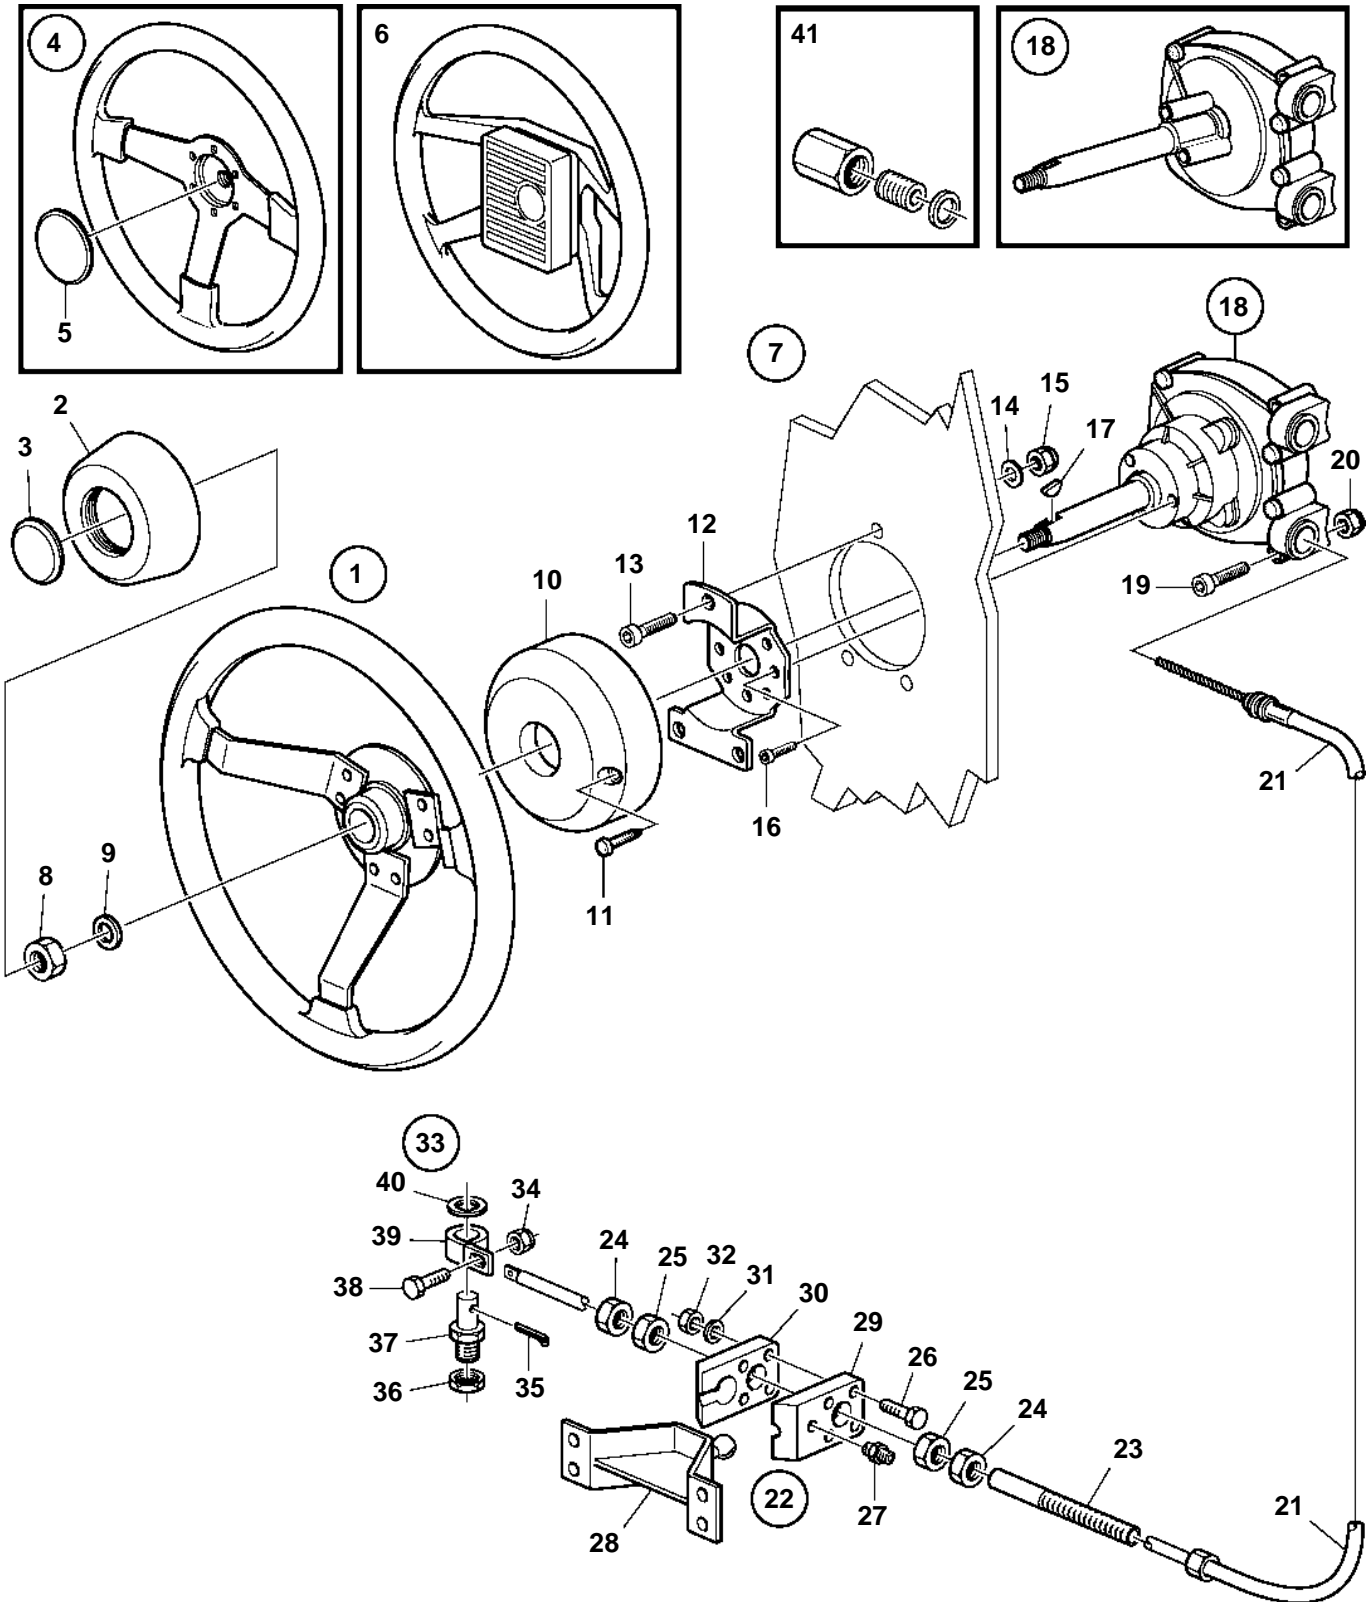

D2-75A, D2-75B, D2-75C, D2-75F

D2-75A, D2-75B, D2-75C, D2-75F

REF	PART NO.	QTY	DESCRIPTION	SEE SEC.	NOTES
1	850936	1	Steering wheel		
2		1	• Steering wheel pad		
3	1140660	1	• Emblem		(850938)
4	3843317	1	Wheel		
5		1	• Emblem		
6	1140334	1	Steering wheel		
	1140335		Steering wheel		
7	3818096	1	Mounting kit		70° black
	3818098	1	Mounting kit		90° black
	3883508	1	Mounting kit		70° white
	3883509	1	Mounting kit		70° black
8	971084	1	• Lock nut		
9	955897	1	• Washer		
10		1	• Cover		90°
		1	• Cover		70°
11	969476	2	• 6 point socket screw		
12		1	• Bracket		90°
		1	• Bracket		70°
13	959226	3	• Hex. socket screw		
14	976944	3	• Washer		
15	946036	3	• Lock nut		
16	959220	3	• Hex. socket screw		
17	160807	1	• Woodruff key		
18	3818019	1	Steering gear		STD, FIXED WHEEL
			• Bulletin P-64-0-1	P-64-0-1-EN	New QL Mechanical and Hydraulic Steering Systems
18	3818023	1	Steering gear		NO FEEDBACK, FIXED WHEEL
			• Bulletin P-64-0-1	P-64-0-1-EN	New QL Mechanical and Hydraulic Steering Systems
19	955278	2	• Hexagon screw		
20	963105	2	• Lock nut		
21	3840244	1	Steering cable		L=2000mm
	3840245	1	Steering cable		L = 2250mm
	3840246	1	Steering cable		L=2500mm
	3840247	1	Steering cable		L = 2750mm
	3840248	1	Steering cable		L=3000mm
	3840249	1	Steering cable		L = 3250mm
	3840250	1	Steering cable		L = 3500mm
	3840251	1	Steering cable		L=3750mm
	3840252	1	Steering cable		L=4000mm
	3840253	1	Steering cable		L = 4250mm
	3840254	1	Steering cable		L = 4500mm
	3840255	1	Steering cable		L = 4750mm
	3840256	1	Steering cable		L=5000mm
	3840257	1	Steering cable		L = 5250mm
	3840258	1	Steering cable		L = 5500mm
	3840259	1	Steering cable		L = 5750mm
	3840260	1	Steering cable		L = 6000mm
	3840261	1	Steering cable		L = 6250mm
	3840262	1	Steering cable		L = 6500mm
	3840263	1	Steering cable		L = 6750mm
	3840264	1	Steering cable		L=7000mm
	3840265	1	Steering cable		L = 7250mm
	3840266	1	Steering cable		L = 7500mm
	3840267	1	Steering cable		L=7750mm
	3840268	1	Steering cable		L=8000mm
	3840270	1	Steering cable		L=8250mm
	3840272	1	Steering cable		L = 8500mm
	3840273	1	Steering cable		L=8750mm
	3840274	1	Steering cable		L=9000mm
22	853290	1	Stern attachment		
23	850771	1	• Anchorage		
24	850778	2	• Nut		
25	853306	2	• Nut		
26	940101	2	• Hexagon screw		