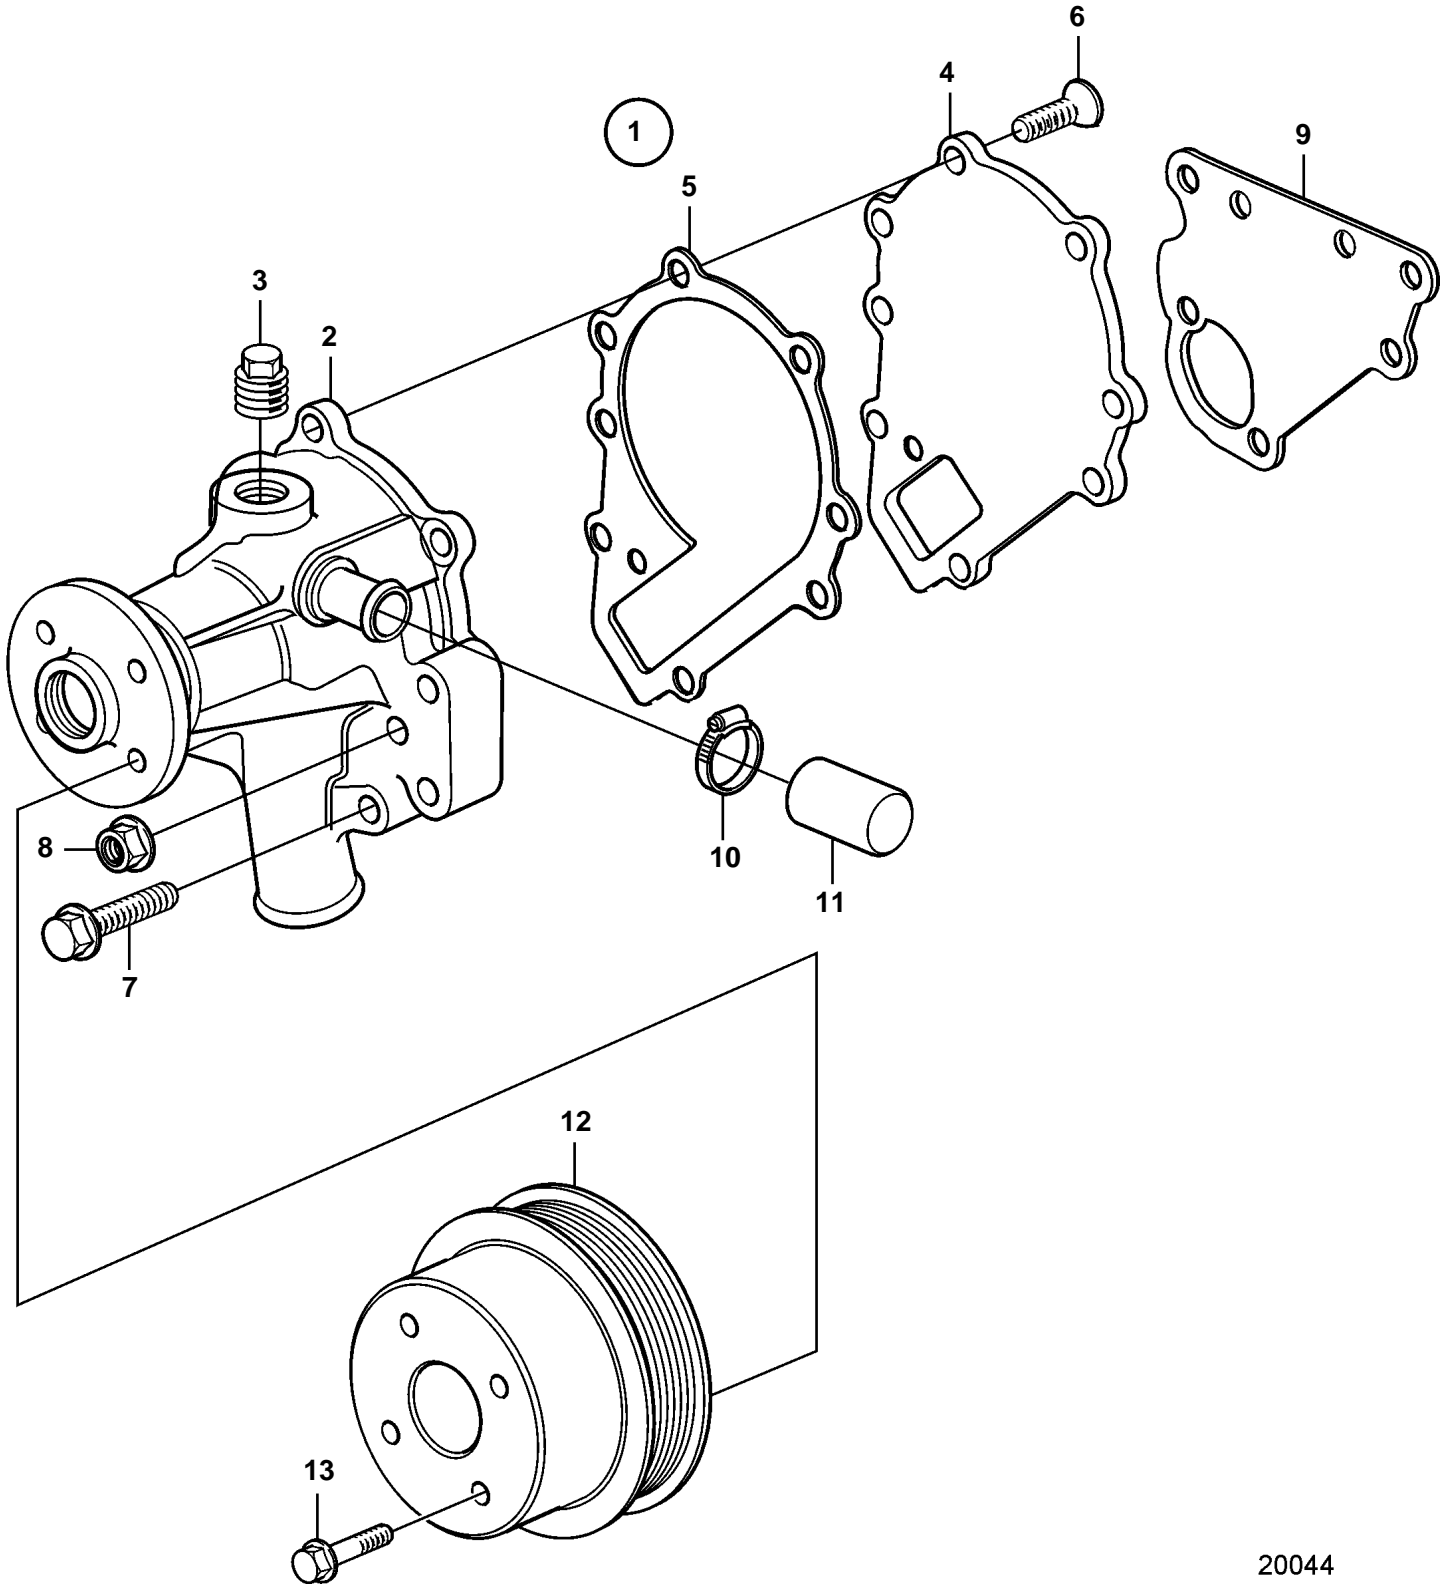

D2-75A, D2-75B, D2-75C

20044

**D2-75A, D2-75B, D2-75C**

REF	PART NO.	QTY	DESCRIPTION	NOTES
1	3583561	1	Water pump	Replaced by 21169678
	21169678	1	Water pump	
	3801345	1	Coolant pump, exch, exch	
2		1	· Housing	
3		1	· Plug	
4	3580575	1	· Plate	
5	3580576	1	· Plate	
6	3580577	3	· Screw	
7	3580258	4	Screw	
8	945407	1	Flange nut	
9	3583754	1	Gasket	
10	961664	1	Hose clamp	
11	842235	1	Cardboard tube	
12	3584085	1	Pulley	
13	3580013	4	Screw	