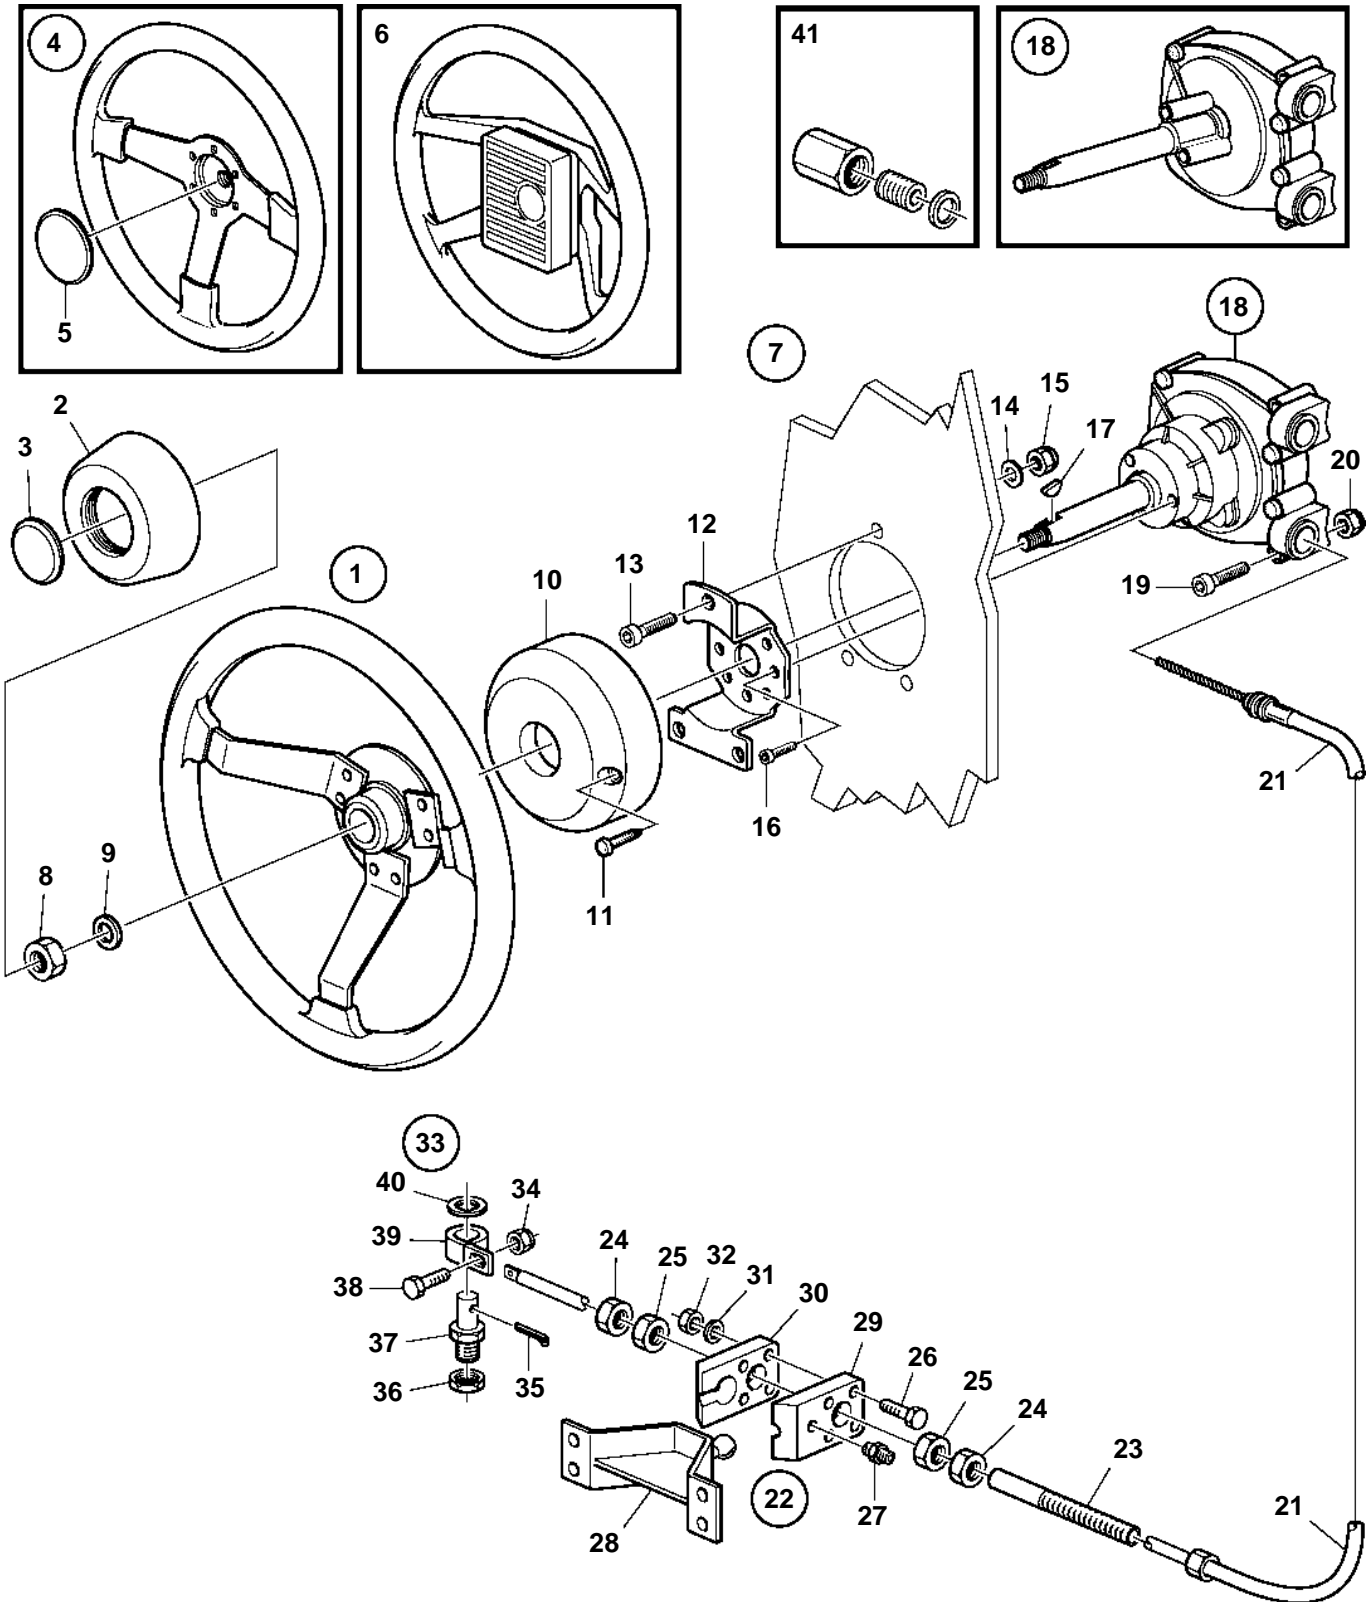

D2-75A

D2-75A

REF	PART NO.	QTY	DESCRIPTION	NOTES
1	850936	1	Steering wheel	
2		1	· Steering wheel pad	
3	1140660	1	· Steering wh emblem	(850938)
4	3843317	1	Steering wheel	
5		1	· Emblem	
6	1140334	1	Steering wheel	
	1140335		Steering wheel	
7	3818096	1	Mounting kit	70° BLACK
	3818098	1	Mounting kit	90° BLACK
	3883508	1	Mounting kit	70° WHITE
	3883509	1	Mounting kit	70° BLACK
8	971084	1	· Lock nut	
9	955897	1	· Washer	
10		1	· Cover	90°
		1	· Cover	70°
11	969476	2	· Screw	
12		1	· Bracket	90°
		1	· Bracket	70°
13	959226	3	· Allen head screw	
14	976944	3	· Washer	
15	946036	3	· Lock nut	
16	959220	3	· Screw	
17	160807	1	· Key	
18	3818019	1	Steering box	STD, FIXED WHEEL
	3818023	1	Steering box	NO FEEDBACK, FIXED WHEEL
19	955278	2	· Screw	
20	963105	2	· Nut	
21	3840244	1	Steering cable	L=2,00m
	3840245	1	Steering cable	L=2,25m
	3840246	1	Steering cable	L=2,50m
	3840247	1	Steering cable	L=2,75m
	3840248	1	Steering cable	L=3,00m
	3840249	1	Steering cable	L=3,25m
	3840250	1	Steering cable	L=3,50m
	3840251	1	Steering cable	L=3,75m
	3840252	1	Steering cable	L=4,00m
	3840253	1	Steering cable	L=4,25m
	3840254	1	Steering cable	L=4,50m
	3840255	1	Steering cable	L=4,75m
	3840256	1	Steering cable	L=5,00m
	3840257	1	Steering cable	L=5,25m
	3840258	1	Steering cable	L=5,50m
	3840259	1	Steering cable	L=5,75m
	3840260	1	Steering cable	L=6,00m
	3840261	1	Steering cable	L=6,25m
	3840262	1	Steering cable	L=6,50m
	3840263	1	Steering cable	L=6,75m
	3840264	1	Steering cable	L=7,00m
	3840265	1	Steering cable	L=7,25m
	3840266	1	Steering cable	L=7,50m
	3840267	1	Steering cable	L=7,75m
	3840268	1	Steering cable	L=8,00m
	3840270	1	Steering cable	L=8,25m
	3840272	1	Steering cable	L=8,50m
	3840273	1	Steering cable	L=8,75m
	3840274	1	Steering cable	L=9,00m
22	853290	1	Stern attachment	
23	850771	1	· Anchorage	
24	850778	2	· Nut	
25	853306	2	· Nut	
26	940101	2	· Screw	
27	951739	1	· Lubricating nipple	
28	851093	1	· Bracket	