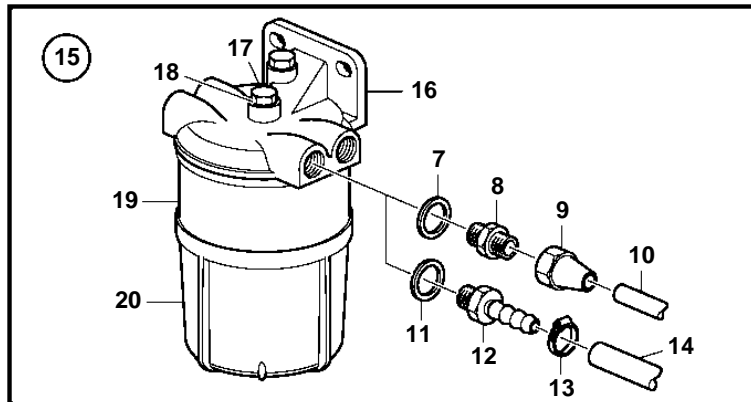

D2-75A

22464

D2-75A

REF	PART NO.	QTY	DESCRIPTION	NOTES
1	877766	1	Fuel filter	METAL. Fuel filter and water separator.
2		1	• Fuel cleaner	
3	940113	1	• • Screw	
4	11992	1	• • Gasket	
5	3581078	1	• • Filter insert	
6	3582499	1	• • Bowl	
7	18817	2	Gasket	
8	190962	2	Nipple	5/16"
	954337	2	Nipple	3/8"
9	954322	2	Cap nut	5/16"
	954323	2	Cap nut	3/8"
10	954305	X	Copper tube	5/16". Water separator.
	1140062	X	Copper tube	3/8"
11	957177	2	Gasket	
12	3825000	2	Nipple	
13	961664	2	Hose clamp	
14	861057	X	Fuel hose	3/8"
15	877767	1	Fuel filter	PLASTIC
16		1	• Fuel filter	
17	940113	1	• • Screw	
18	11992	1	• • Gasket	
19	3581078	1	• • Filter insert	
20	3581189	1	• • Bowl	
21	833972	1	Water separator	
22	833971	1	• Water separator	
23	957177	2	• Gasket	
24	191397	2	• Nipple	5/16"
	941438	2	• Nipple	3/8"
25	954322	2	• Cap nut	5/16"
	954323	2	• Cap nut	3/8"
26	827912	1	Fuel line	5/16"
27	954305	1	• Copper tube	5/16", L=5m
28	951189	15	• Clamp	
29	968476	15	• Flange screw	
30	954322	3	• Cap nut	5/16"
31	954336	2	• Nipple	5/16"
32	3581708	1	• Tap	
33	954343	1	• Elbow nipple	