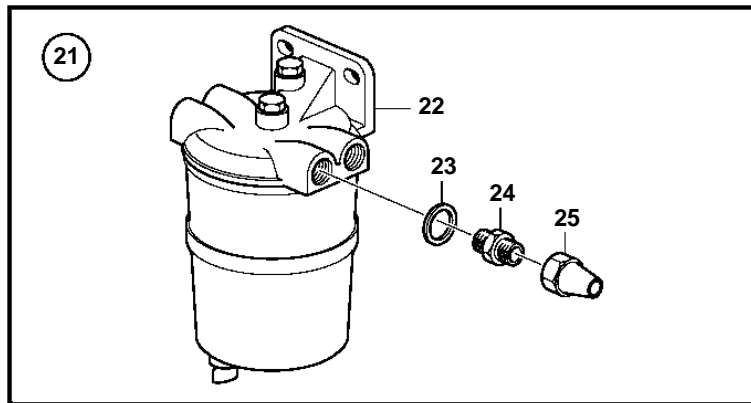

D2-75A

22464

D2-75A

REF	PART NO.	QTY	DESCRIPTION	NOTES
1	877766	1	Fuel filter	METAL. Fuel filter and water separator.
2		1	• Fuel cleaner	
3	940113	1	• • Screw	
4	11992	1	• • Gasket	
5	3581078	1	• • Filter insert	
6	3582499	1	• • Bowl	
7	18817	2	Gasket	
8	190962	2	Nipple	5/16"
	954337	2	Nipple	3/8"
9	954322	2	Cap nut	5/16"
	954323	2	Cap nut	3/8"
10	954305	X	Copper tube	5/16". Water separator.
	1140062	X	Copper tube	3/8"
11	957177	2	Gasket	
12	3825000	2	Nipple	
13	961664	2	Hose clamp	
14	861057	X	Fuel hose	3/8"
15	877767	1	Fuel filter	PLASTIC
16		1	• Fuel filter	
17	940113	1	• • Screw	
18	11992	1	• • Gasket	
19	3581078	1	• • Filter insert	
20	3581189	1	• • Bowl	
21	833972	1	Water separator	
22	833971	1	• Water separator	
23	957177	2	• Gasket	
24	191397	2	• Nipple	5/16"
	941438	2	• Nipple	3/8"
25	954322	2	• Cap nut	5/16"
	954323	2	• Cap nut	3/8"
26	827912	1	Fuel line	5/16"
27	954305	1	• Copper tube	5/16", L=5m
28	951189	15	• Clamp	
29	968476	15	• Flange screw	
30	954322	3	• Cap nut	5/16"
31	954336	2	• Nipple	5/16"
32	3581708	1	• Tap	
33	954343	1	• Elbow nipple	