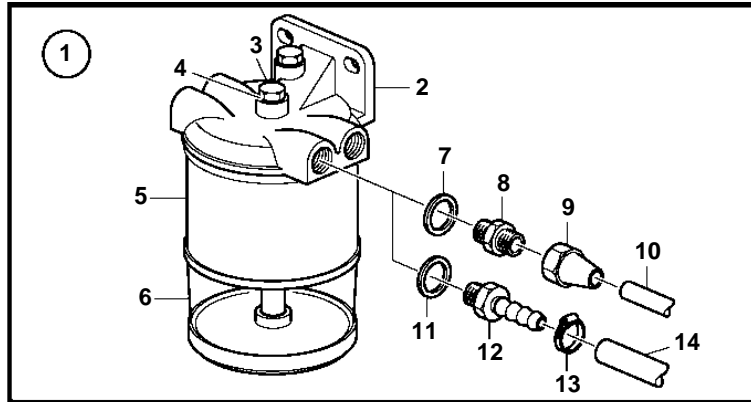

D2-75A

22464

D2-75A

REF	PART NO.	QTY	DESCRIPTION	NOTES
1	877766	1	Fuel filter	METAL. Fuel filter and water separator.
2		1	• Fuel cleaner	
3	940113	1	• • Screw	
4	11992	1	• • Gasket	
5	3581078	1	• • Filter insert	
6	3582499	1	• • Bowl	
7	18817	2	Gasket	
8	190962	2	Nipple	5/16"
	954337	2	Nipple	3/8"
9	954322	2	Cap nut	5/16"
	954323	2	Cap nut	3/8"
10	954305	X	Copper tube	5/16". Water separator.
	1140062	X	Copper tube	3/8"
11	957177	2	Gasket	
12	3825000	2	Nipple	
13	961664	2	Hose clamp	
14	861057	X	Fuel hose	3/8"
15	877767	1	Fuel filter	PLASTIC
16		1	• Fuel filter	
17	940113	1	• • Screw	
18	11992	1	• • Gasket	
19	3581078	1	• • Filter insert	
20	3581189	1	• • Bowl	
21	833972	1	Water separator	
22	833971	1	• Water separator	
23	957177	2	• Gasket	
24	191397	2	• Nipple	5/16"
	941438	2	• Nipple	3/8"
25	954322	2	• Cap nut	5/16"
	954323	2	• Cap nut	3/8"
26	827912	1	Fuel line	5/16"
27	954305	1	• Copper tube	5/16", L=5m
28	951189	15	• Clamp	
29	968476	15	• Flange screw	
30	954322	3	• Cap nut	5/16"
31	954336	2	• Nipple	5/16"
32	3581708	1	• Tap	
33	954343	1	• Elbow nipple	