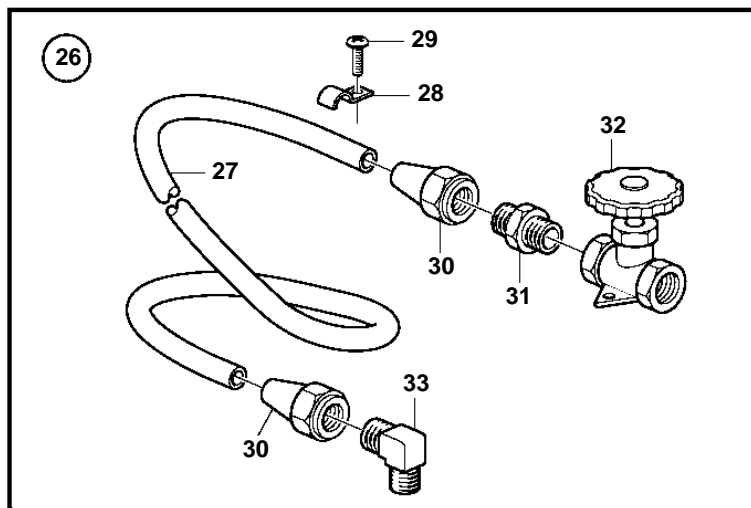

D2-75A

22464

D2-75A

REF	PART NO.	QTY	DESCRIPTION	NOTES
1	877766	1	Fuel filter	METAL. Fuel filter and water separator.
2		1	• Fuel cleaner	
3	940113	1	• • Screw	
4	11992	1	• • Gasket	
5	3581078	1	• • Filter insert	
6	3582499	1	• • Bowl	
7	18817	2	Gasket	
8	190962	2	Nipple	5/16"
	954337	2	Nipple	3/8"
9	954322	2	Cap nut	5/16"
	954323	2	Cap nut	3/8"
10	954305	X	Copper tube	5/16". Water separator.
	1140062	X	Copper tube	3/8"
11	957177	2	Gasket	
12	3825000	2	Nipple	
13	961664	2	Hose clamp	
14	861057	X	Fuel hose	3/8"
15	877767	1	Fuel filter	PLASTIC
16		1	• Fuel filter	
17	940113	1	• • Screw	
18	11992	1	• • Gasket	
19	3581078	1	• • Filter insert	
20	3581189	1	• • Bowl	
21	833972	1	Water separator	
22	833971	1	• Water separator	
23	957177	2	• Gasket	
24	191397	2	• Nipple	5/16"
	941438	2	• Nipple	3/8"
25	954322	2	• Cap nut	5/16"
	954323	2	• Cap nut	3/8"
26	827912	1	Fuel line	5/16"
27	954305	1	• Copper tube	5/16", L=5m
28	951189	15	• Clamp	
29	968476	15	• Flange screw	
30	954322	3	• Cap nut	5/16"
31	954336	2	• Nipple	5/16"
32	3581708	1	• Tap	
33	954343	1	• Elbow nipple	