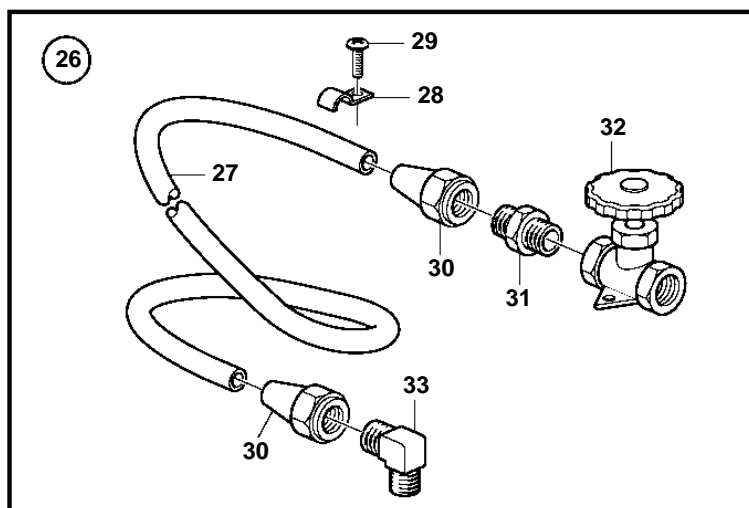

D2-75A

22464

D2-75A

REF	PART NO.	QTY	DESCRIPTION	NOTES
1	877766	1	Fuel filter	METAL. Fuel filter and water separator.
2		1	• Fuel cleaner	
3	940113	1	• • Screw	
4	11992	1	• • Gasket	
5	3581078	1	• • Filter insert	
6	3582499	1	• • Bowl	
7	18817	2	Gasket	
8	190962	2	Nipple	5/16"
	954337	2	Nipple	3/8"
9	954322	2	Cap nut	5/16"
	954323	2	Cap nut	3/8"
10	954305	X	Copper tube	5/16". Water separator.
	1140062	X	Copper tube	3/8"
11	957177	2	Gasket	
12	3825000	2	Nipple	
13	961664	2	Hose clamp	
14	861057	X	Fuel hose	3/8"
15	877767	1	Fuel filter	PLASTIC
16		1	• Fuel filter	
17	940113	1	• • Screw	
18	11992	1	• • Gasket	
19	3581078	1	• • Filter insert	
20	3581189	1	• • Bowl	
21	833972	1	Water separator	
22	833971	1	• Water separator	
23	957177	2	• Gasket	
24	191397	2	• Nipple	5/16"
	941438	2	• Nipple	3/8"
25	954322	2	• Cap nut	5/16"
	954323	2	• Cap nut	3/8"
26	827912	1	Fuel line	5/16"
27	954305	1	• Copper tube	5/16", L=5m
28	951189	15	• Clamp	
29	968476	15	• Flange screw	
30	954322	3	• Cap nut	5/16"
31	954336	2	• Nipple	5/16"
32	3581708	1	• Tap	
33	954343	1	• Elbow nipple	