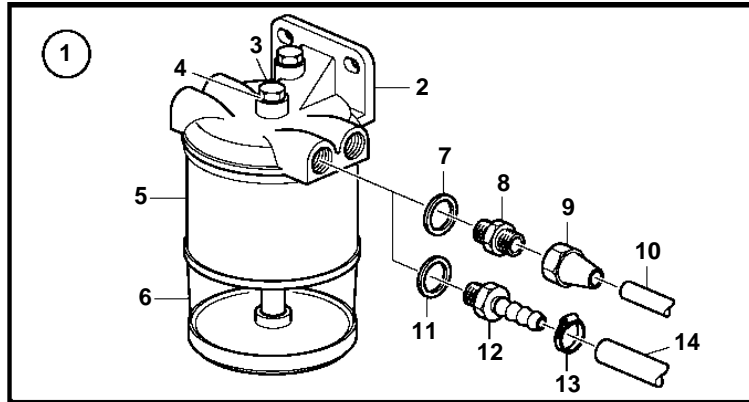

D2-75A

22464

D2-75A

REF	PART NO.	QTY	DESCRIPTION	NOTES
1	877766	1	Fuel filter	METAL. Fuel filter and water separator.
2		1	• Fuel cleaner	
3	940113	1	• • Screw	
4	11992	1	• • Gasket	
5	3581078	1	• • Filter insert	
6	3582499	1	• • Bowl	
7	18817	2	Gasket	
8	190962	2	Nipple	5/16"
	954337	2	Nipple	3/8"
9	954322	2	Cap nut	5/16"
	954323	2	Cap nut	3/8"
10	954305	X	Copper tube	5/16". Water separator.
	1140062	X	Copper tube	3/8"
11	957177	2	Gasket	
12	3825000	2	Nipple	
13	961664	2	Hose clamp	
14	861057	X	Fuel hose	3/8"
15	877767	1	Fuel filter	PLASTIC
16		1	• Fuel filter	
17	940113	1	• • Screw	
18	11992	1	• • Gasket	
19	3581078	1	• • Filter insert	
20	3581189	1	• • Bowl	
21	833972	1	Water separator	
22	833971	1	• Water separator	
23	957177	2	• Gasket	
24	191397	2	• Nipple	5/16"
	941438	2	• Nipple	3/8"
25	954322	2	• Cap nut	5/16"
	954323	2	• Cap nut	3/8"
26	827912	1	Fuel line	5/16"
27	954305	1	• Copper tube	5/16", L=5m
28	951189	15	• Clamp	
29	968476	15	• Flange screw	
30	954322	3	• Cap nut	5/16"
31	954336	2	• Nipple	5/16"
32	3581708	1	• Tap	
33	954343	1	• Elbow nipple	