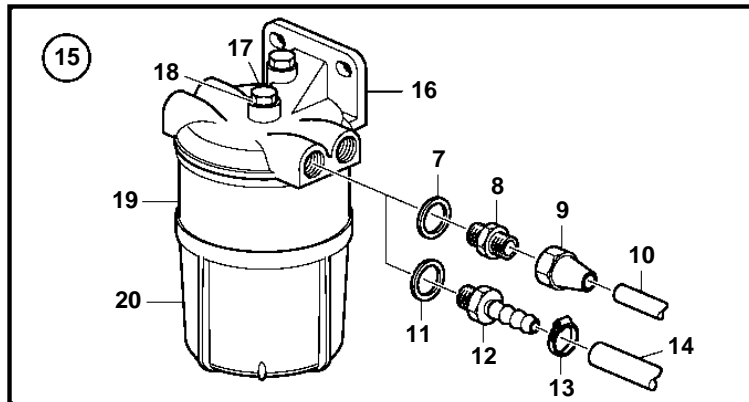

D2-75A

22464

D2-75A

REF	PART NO.	QTY	DESCRIPTION	NOTES
1	877766	1	Fuel filter	METAL. Fuel filter and water separator.
2		1	• Fuel cleaner	
3	940113	1	• • Screw	
4	11992	1	• • Gasket	
5	3581078	1	• • Filter insert	
6	3582499	1	• • Bowl	
7	18817	2	Gasket	
8	190962	2	Nipple	5/16"
	954337	2	Nipple	3/8"
9	954322	2	Cap nut	5/16"
	954323	2	Cap nut	3/8"
10	954305	X	Copper tube	5/16". Water separator.
	1140062	X	Copper tube	3/8"
11	957177	2	Gasket	
12	3825000	2	Nipple	
13	961664	2	Hose clamp	
14	861057	X	Fuel hose	3/8"
15	877767	1	Fuel filter	PLASTIC
16		1	• Fuel filter	
17	940113	1	• • Screw	
18	11992	1	• • Gasket	
19	3581078	1	• • Filter insert	
20	3581189	1	• • Bowl	
21	833972	1	Water separator	
22	833971	1	• Water separator	
23	957177	2	• Gasket	
24	191397	2	• Nipple	5/16"
	941438	2	• Nipple	3/8"
25	954322	2	• Cap nut	5/16"
	954323	2	• Cap nut	3/8"
26	827912	1	Fuel line	5/16"
27	954305	1	• Copper tube	5/16", L=5m
28	951189	15	• Clamp	
29	968476	15	• Flange screw	
30	954322	3	• Cap nut	5/16"
31	954336	2	• Nipple	5/16"
32	3581708	1	• Tap	
33	954343	1	• Elbow nipple	