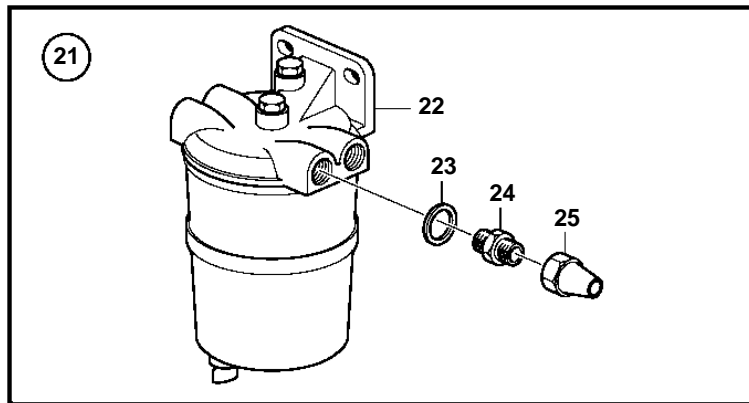

D2-75A

22464

D2-75A

REF	PART NO.	QTY	DESCRIPTION	NOTES
1	877766	1	Fuel filter	METAL. Fuel filter and water separator.
2		1	• Fuel cleaner	
3	940113	1	• • Screw	
4	11992	1	• • Gasket	
5	3581078	1	• • Filter insert	
6	3582499	1	• • Bowl	
7	18817	2	Gasket	
8	190962	2	Nipple	5/16"
	954337	2	Nipple	3/8"
9	954322	2	Cap nut	5/16"
	954323	2	Cap nut	3/8"
10	954305	X	Copper tube	5/16". Water separator.
	1140062	X	Copper tube	3/8"
11	957177	2	Gasket	
12	3825000	2	Nipple	
13	961664	2	Hose clamp	
14	861057	X	Fuel hose	3/8"
15	877767	1	Fuel filter	PLASTIC
16		1	• Fuel filter	
17	940113	1	• • Screw	
18	11992	1	• • Gasket	
19	3581078	1	• • Filter insert	
20	3581189	1	• • Bowl	
21	833972	1	Water separator	
22	833971	1	• Water separator	
23	957177	2	• Gasket	
24	191397	2	• Nipple	5/16"
	941438	2	• Nipple	3/8"
25	954322	2	• Cap nut	5/16"
	954323	2	• Cap nut	3/8"
26	827912	1	Fuel line	5/16"
27	954305	1	• Copper tube	5/16", L=5m
28	951189	15	• Clamp	
29	968476	15	• Flange screw	
30	954322	3	• Cap nut	5/16"
31	954336	2	• Nipple	5/16"
32	3581708	1	• Tap	
33	954343	1	• Elbow nipple	