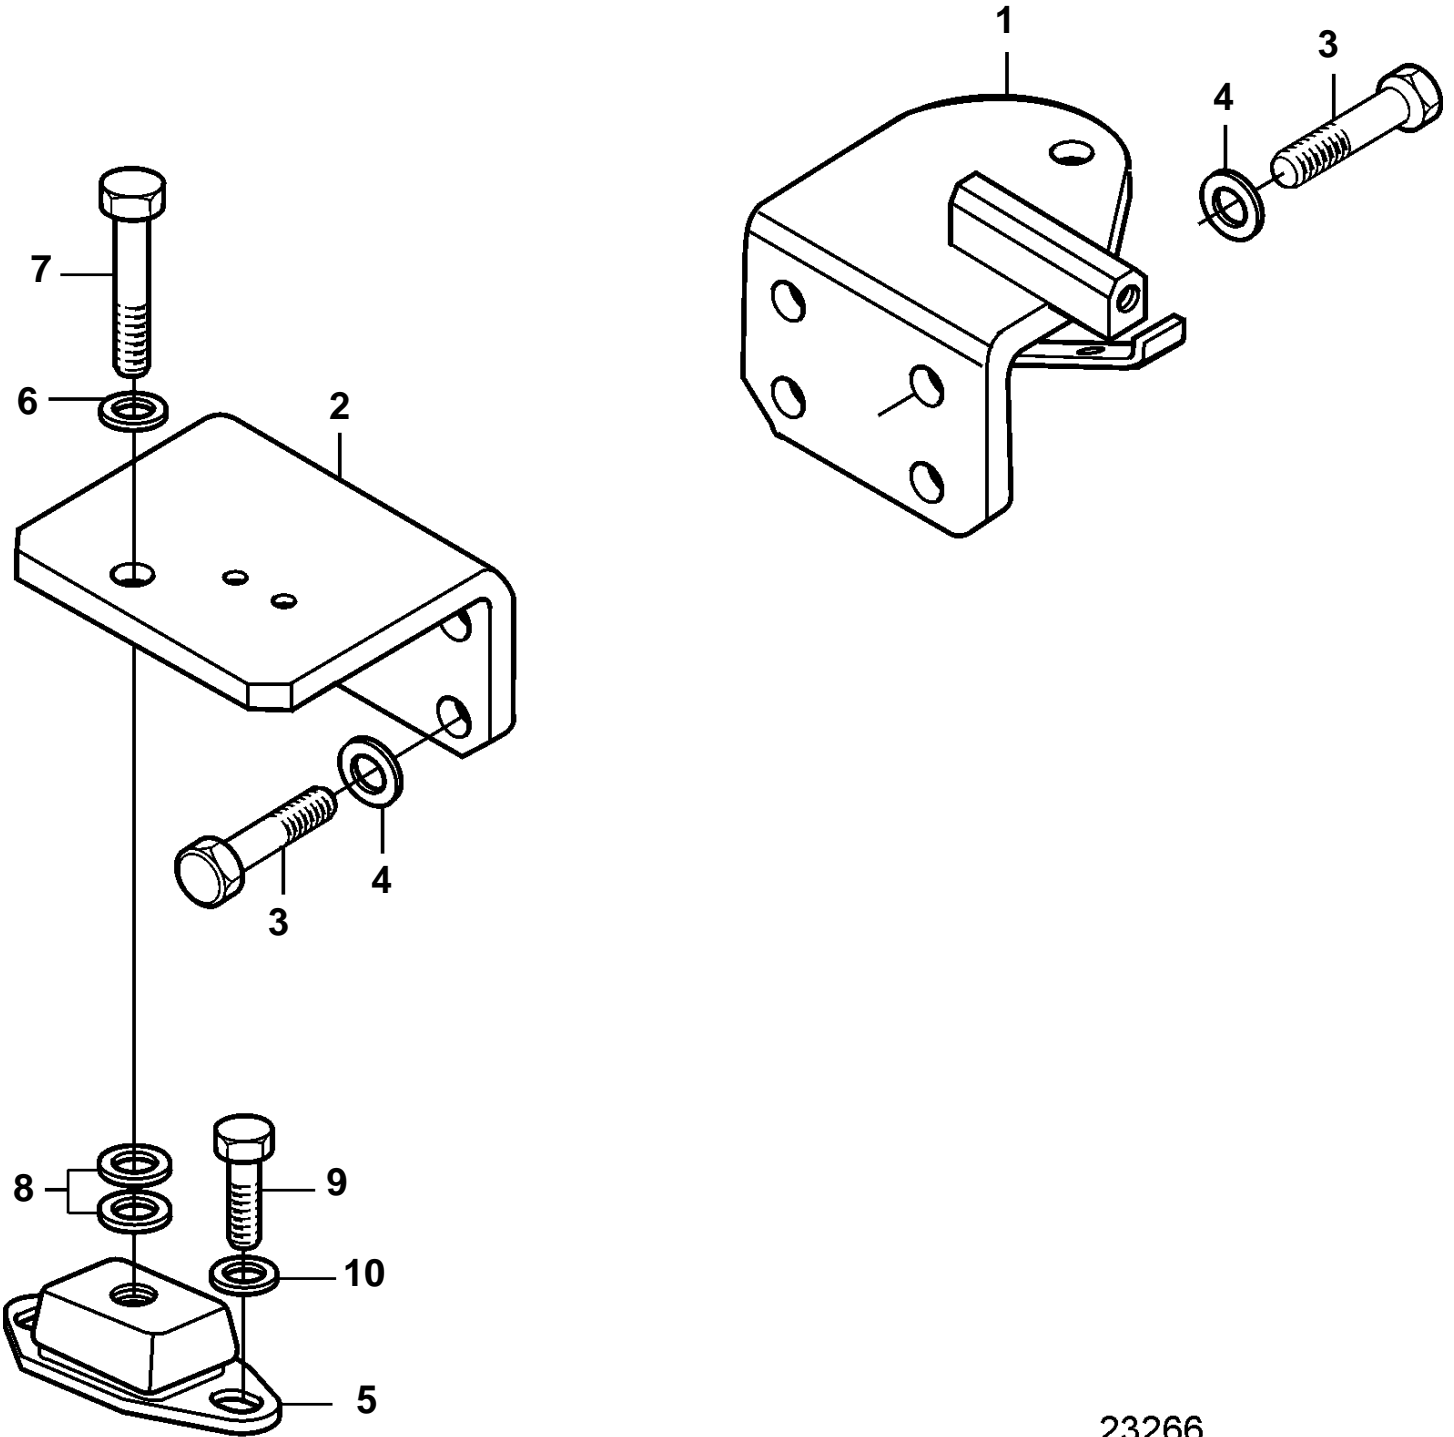

D2-75A

23266

D2-75A

REF	PART NO.	QTY	DESCRIPTION
1	3583057	1	Engine mountings, front
	3584087	1	Engine mountings, front
2	3583069	1	Engine mountings, front
3	3583794	16	Screw
4	3583795	16	Washer
5	856834	2	Rubber cushion
6	941912	2	Spring washer
7	959710	2	Screw
8	955900	4	Washer
9	963580	4	Screw
10	976945	4	Washer