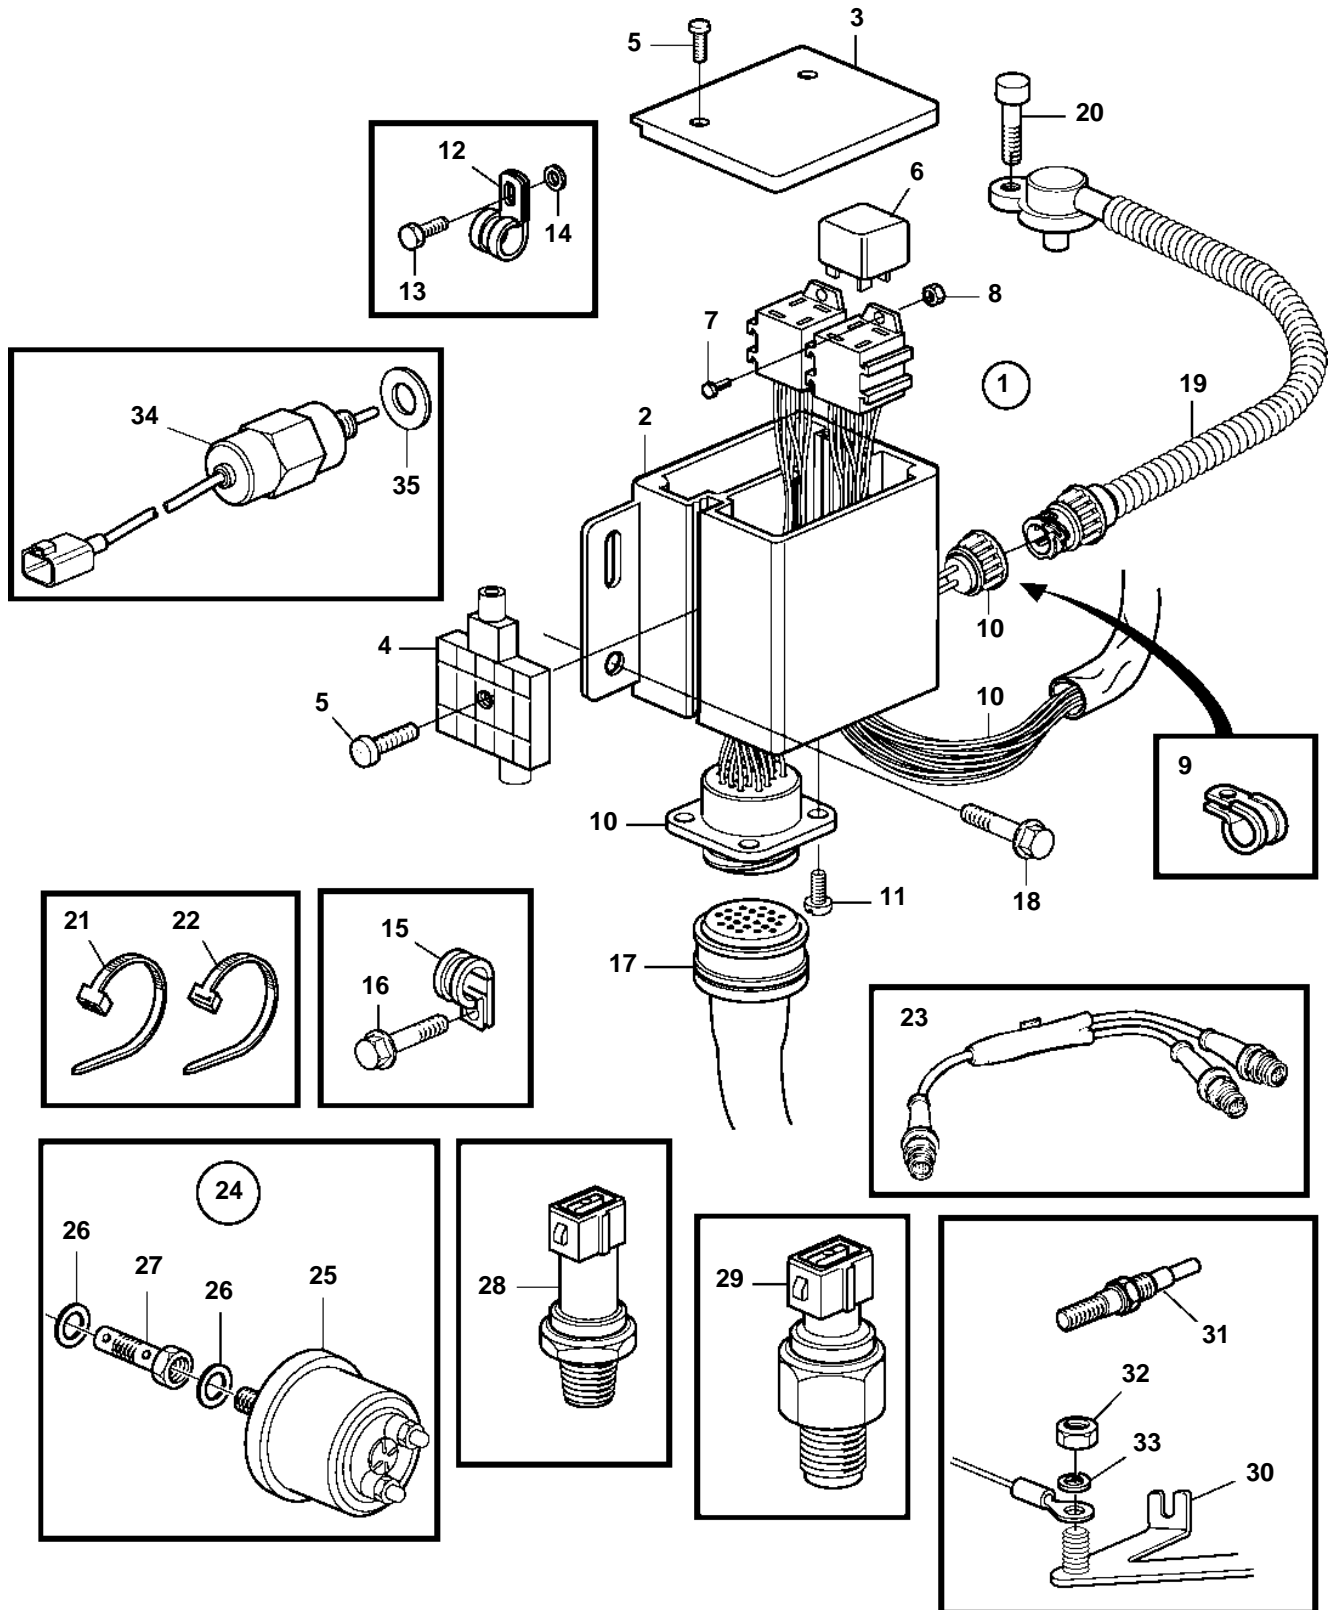

D2-75A

20427

D2-75A

REF	PART NO.	QTY	DESCRIPTION	NOTES
1		1	Electrical distribut	
2	861648	1	• Electrical distribut	
3	861681	1	• Cover	
4	873566	1	• Fuse box	
5	955142	1	• Screw	
6	873765	2	• Relay	
7	948663	3	• Screw	
8	955780	3	• Nut	
9	952627	1	• Clamp	
10	881664	1	• Wiring harness	
11	955119	4	• Screw	
12	952627	1	• Clamp	
13	969456	1	• 6 point socket screw	
14	960137	1	• Washer	
15	947191	1	Clamp	For cabel to glow plug
16	947107	1	Flange screw	
17	846648	1	Extension cable	L=3.0m
	846649	1	Extension cable	L=5.0m
	846650	1	Extension cable	L=7.0m
	873838	1	Extension cable	L=9.0m
	873839	1	Extension cable	L=11.0m
18	3580269	2	Screw	
19	3944124	1	Sender	
20	963684	1	Screw	
21	948616	1	Strip clamp	
22	948211	1	Strip clamp	
23	1140598	1	Y-koppling	For double steering positions.
24		1	Sensor kit	
25	3587359	1	• Oil pressure sensor	
26	11992	2	• Gasket	
27	3583575	1	• Hollow screw	
28	3584128	1	Thermo monitor	
29	3583569	1	Temperature sensor	
30	3583571	1	Current bar	
31	3583025	4	Glow plug	
32		1	Nut	
33		1	Washer	
34	3584127	1	Stop solenoid	
35	3580092	1	Gasket	