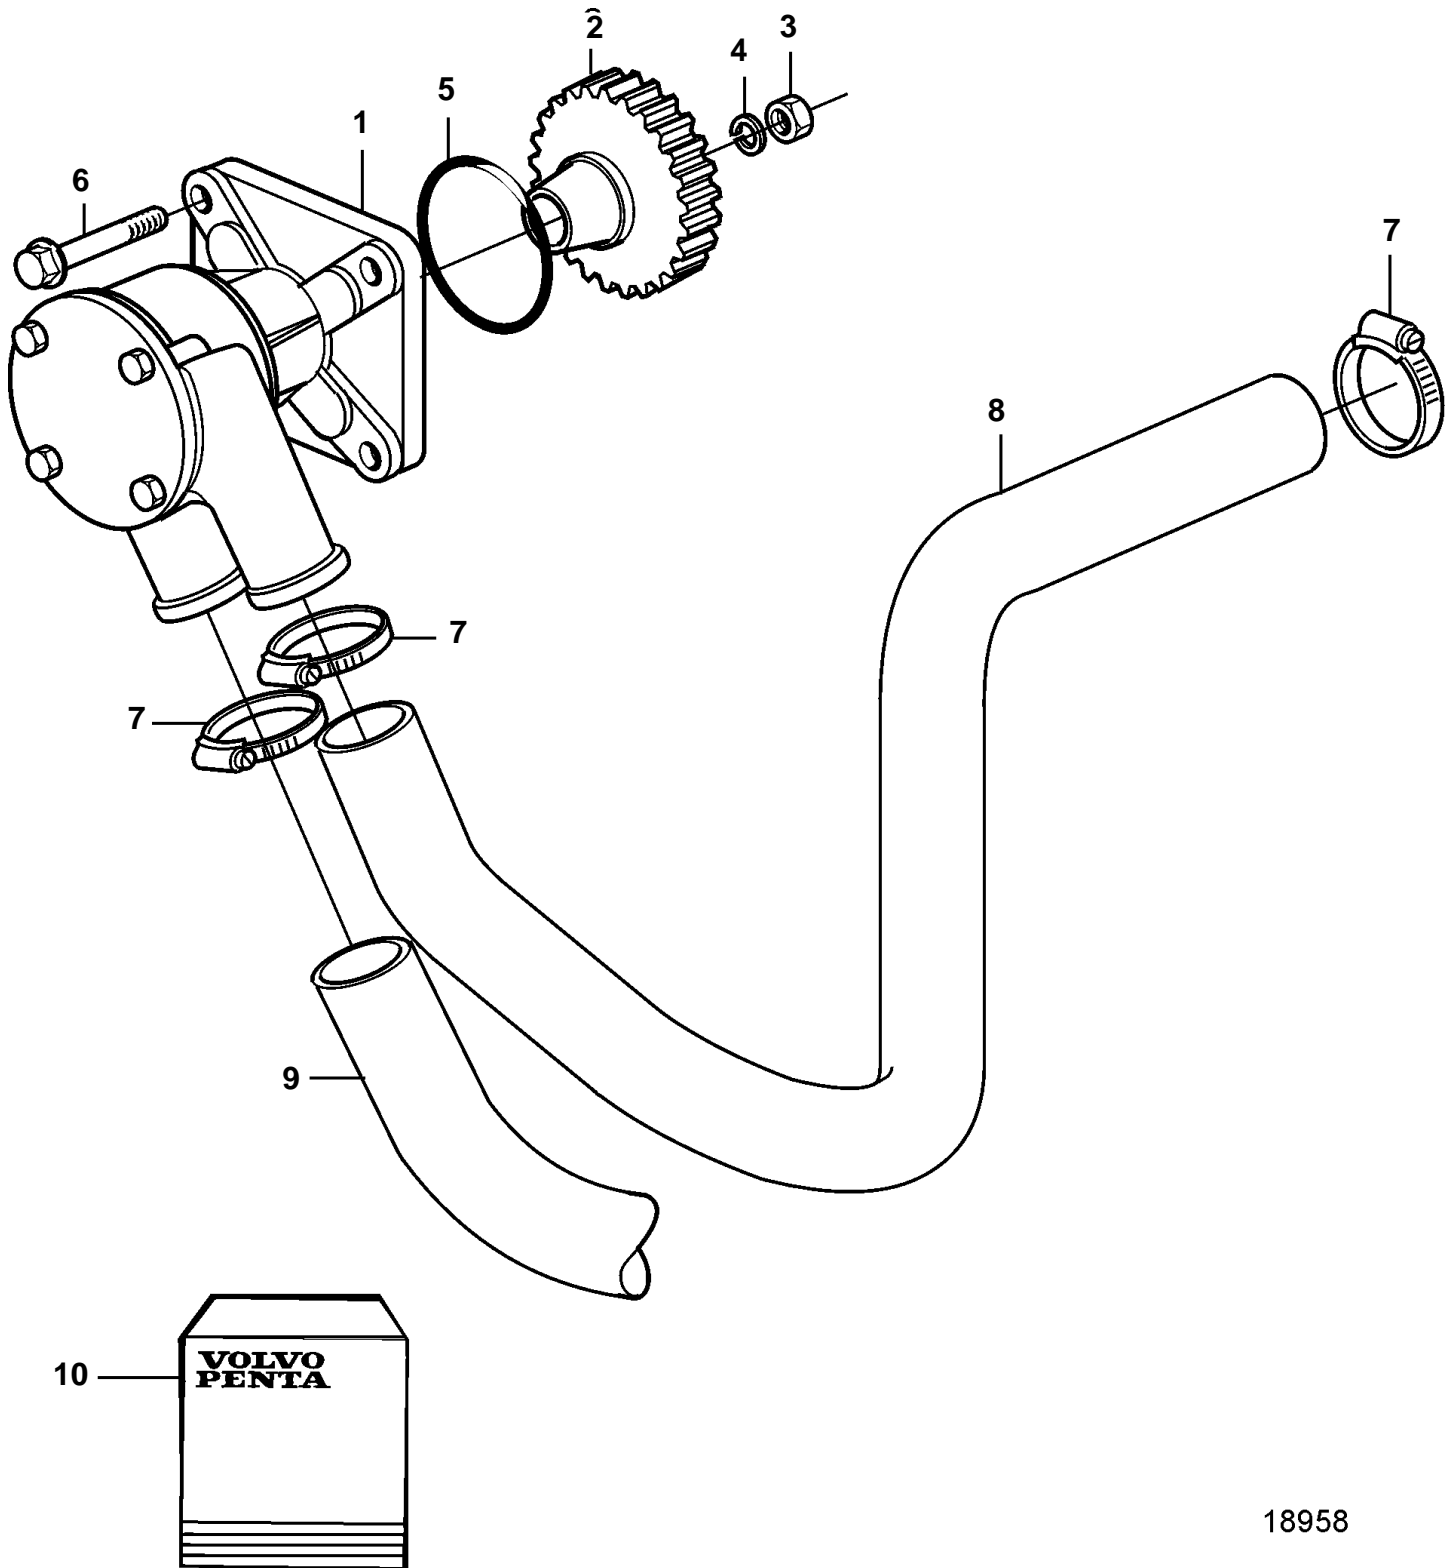

D2-75A

18958

## D2-75A

REF	PART NO.	QTY	DESCRIPTION	SEE SEC.	NOTES
1	3583089	1	Sea water pump		
				7171	
2	3580379	1	Gear		
3	971071	1	Nut		
4	3580015	1	Spring washer		
5	3580380	1	O-ring		
6	965217	4	Flange screw		
7	853548	2	Hose clamp		
8	3584095	1	Hose		
9		1	Hose		
				5505	
				5508	
10	877400	1	Impeller kit		SEE GROUP 99