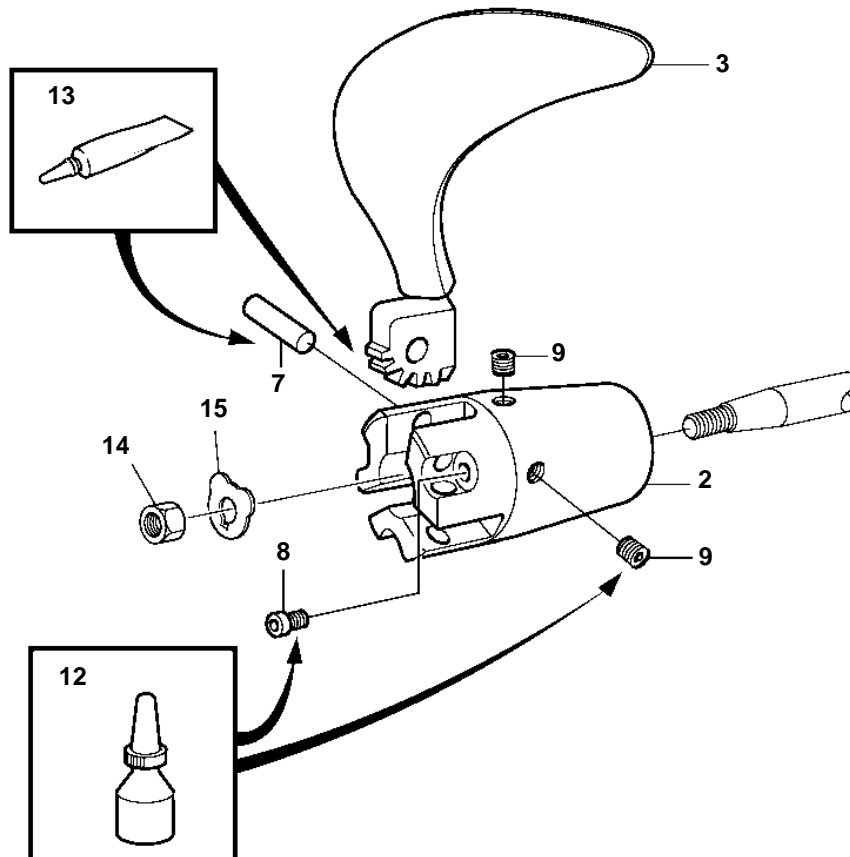

D2-55A, D2-55B, D2-55C, D2-55D, D2-55E, D2-55F

D2-55A, D2-55B, D2-55C, D2-55D, D2-55E, D2-55F

REF	PART NO.	QTY	DESCRIPTION	SEE SEC.	NOTES
1	3858955	1	Hub kit · Bulletin P-44-7-12	P-44-7-12-EN	S-drive (3858284) Part Numbers on 3-bladed Folding Propellers
2	3583424	1	Hub kit		Shaft 25mm (3581262)
	3583425	1	Hub kit		Shaft 30mm (3581263)
	3583426	1	Hub kit		Shaft 1" (3581484)
	3583427	1	Hub kit		Shaft 1 1/4" (3581485)
3	3583382	1	Propeller blade kit · Bulletin P-44-7-12	P-44-7-12-EN	Left 14x9 (3581249) Part Numbers on 3-bladed Folding Propellers
3	3583383	1	Propeller blade kit		Left 16x10 (3581250)
	3583384	1	Propeller blade kit		Left 15x10 (3581251)
	3583385	1	Propeller blade kit		Left 16x10 (3581252)
	3583386	1	Propeller blade kit		Left 16x11 (3581253)
	3583387	1	Propeller blade kit		Left 17x11 (3581254)
	3583388	1	Propeller blade kit		Left 17x12 (3581255)
	3583389	1	Propeller blade kit		Left 18x12 (3581256)
	3583390	1	Propeller blade kit		Left 18x13 (3581257)
	3583391	1	Propeller blade kit		Left 18x14 (3581258)
	3583392	1	Propeller blade kit		Left 18x15
	3584031	1	Propeller blade kit		Left 18x16
	3583393	1	Propeller blade kit		Left 19x16
	3583409	1	Propeller blade kit		Right 14x7
	3583410	1	Propeller blade kit		Right 14x8
	3583411	1	Propeller blade kit		Right 14x9 (3581807)
	3583412	1	Propeller blade kit		Right 15x9 (3581808)
	3583413	1	Propeller blade kit		Right 15x10 (3581809)
	3583414	1	Propeller blade kit		Right 16x10 (3581810)
	3583415	1	Propeller blade kit		Right 16x11 (3581811)
	3583416	1	Propeller blade kit		Right 17x11 (3581812)
	3583417	1	Propeller blade kit		Right 17x12 (3581813)
	3583418	1	Propeller blade kit		Right 18x12 (3581814)
	3583419	1	Propeller blade kit		Right 18x13 (3581815)
	3583420	1	Propeller blade kit		Right 18x14 (3581816)
4	3584466	1	Propeller nut		Included in hub kit, (3851993)
5	3851994	1	Lock washer		Included in hub kit
6	946730	1	Hexagon screw		Included in hub kit
7	3581243	2	Shaft		Included in hub kit
8	963695	2	Hex. socket screw		Included in hub kit
9	3581246	2	Screw		Included in hub kit
10	3858399	1	Zinc anode kit		Included in hub kit
	3858400	1	Magnesium anode kit		
11	963677	3	· Hex. socket screw		
12	1161053	1	Locking fluid		10ml, Included in hub kit
13	828250	1	Lubricating grease		25g, Included in propeller blade kit
14	873473	1	Nut		Included in propeller shaft
15	873475	1	Tab washer		Included in propeller shaft