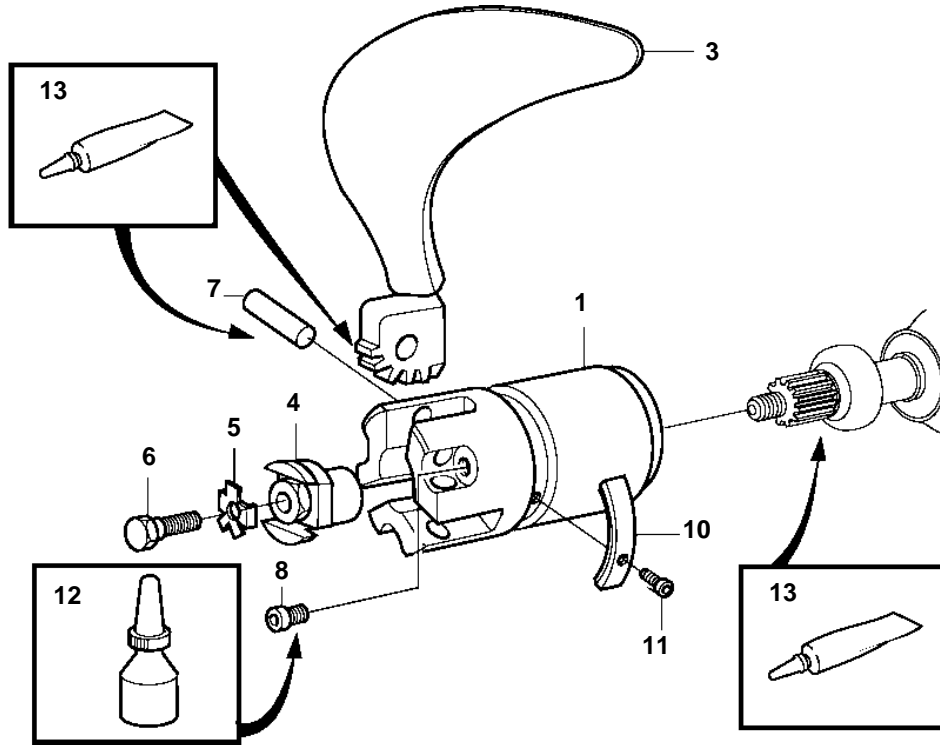

D2-55A, D2-55B, D2-55C, D2-55D, D2-55E, D2-55F

D2-55A, D2-55B, D2-55C, D2-55D, D2-55E, D2-55F

REF	PART NO.	QTY	DESCRIPTION	SEE SEC.	NOTES
1	3858955	1	Hub kit · Bulletin P-44-7-12	P-44-7-12-EN	S-drive (3858284) Part Numbers on 3-bladed Folding Propellers
2	3583424	1	Hub kit		Shaft 25mm (3581262)
	3583425	1	Hub kit		Shaft 30mm (3581263)
	3583426	1	Hub kit		Shaft 1" (3581484)
	3583427	1	Hub kit		Shaft 1 1/4" (3581485)
3	3583382	1	Propeller blade kit · Bulletin P-44-7-12	P-44-7-12-EN	Left 14x9 (3581249) Part Numbers on 3-bladed Folding Propellers
3	3583383	1	Propeller blade kit		Left 16x10 (3581250)
	3583384	1	Propeller blade kit		Left 15x10 (3581251)
	3583385	1	Propeller blade kit		Left 16x10 (3581252)
	3583386	1	Propeller blade kit		Left 16x11 (3581253)
	3583387	1	Propeller blade kit		Left 17x11 (3581254)
	3583388	1	Propeller blade kit		Left 17x12 (3581255)
	3583389	1	Propeller blade kit		Left 18x12 (3581256)
	3583390	1	Propeller blade kit		Left 18x13 (3581257)
	3583391	1	Propeller blade kit		Left 18x14 (3581258)
	3583392	1	Propeller blade kit		Left 18x15
	3584031	1	Propeller blade kit		Left 18x16
	3583393	1	Propeller blade kit		Left 19x16
	3583409	1	Propeller blade kit		Right 14x7
	3583410	1	Propeller blade kit		Right 14x8
	3583411	1	Propeller blade kit		Right 14x9 (3581807)
	3583412	1	Propeller blade kit		Right 15x9 (3581808)
	3583413	1	Propeller blade kit		Right 15x10 (3581809)
	3583414	1	Propeller blade kit		Right 16x10 (3581810)
	3583415	1	Propeller blade kit		Right 16x11 (3581811)
	3583416	1	Propeller blade kit		Right 17x11 (3581812)
	3583417	1	Propeller blade kit		Right 17x12 (3581813)
	3583418	1	Propeller blade kit		Right 18x12 (3581814)
	3583419	1	Propeller blade kit		Right 18x13 (3581815)
	3583420	1	Propeller blade kit		Right 18x14 (3581816)
4	3584466	1	Propeller nut		Included in hub kit, (3851993)
5	3851994	1	Lock washer		Included in hub kit
6	946730	1	Hexagon screw		Included in hub kit
7	3581243	2	Shaft		Included in hub kit
8	963695	2	Hex. socket screw		Included in hub kit
9	3581246	2	Screw		Included in hub kit
10	3858399	1	Zinc anode kit		Included in hub kit
	3858400	1	Magnesium anode kit		
11	963677	3	· Hex. socket screw		
12	1161053	1	Locking fluid		10ml, Included in hub kit
13	828250	1	Lubricating grease		25g, Included in propeller blade kit
14	873473	1	Nut		Included in propeller shaft
15	873475	1	Tab washer		Included in propeller shaft