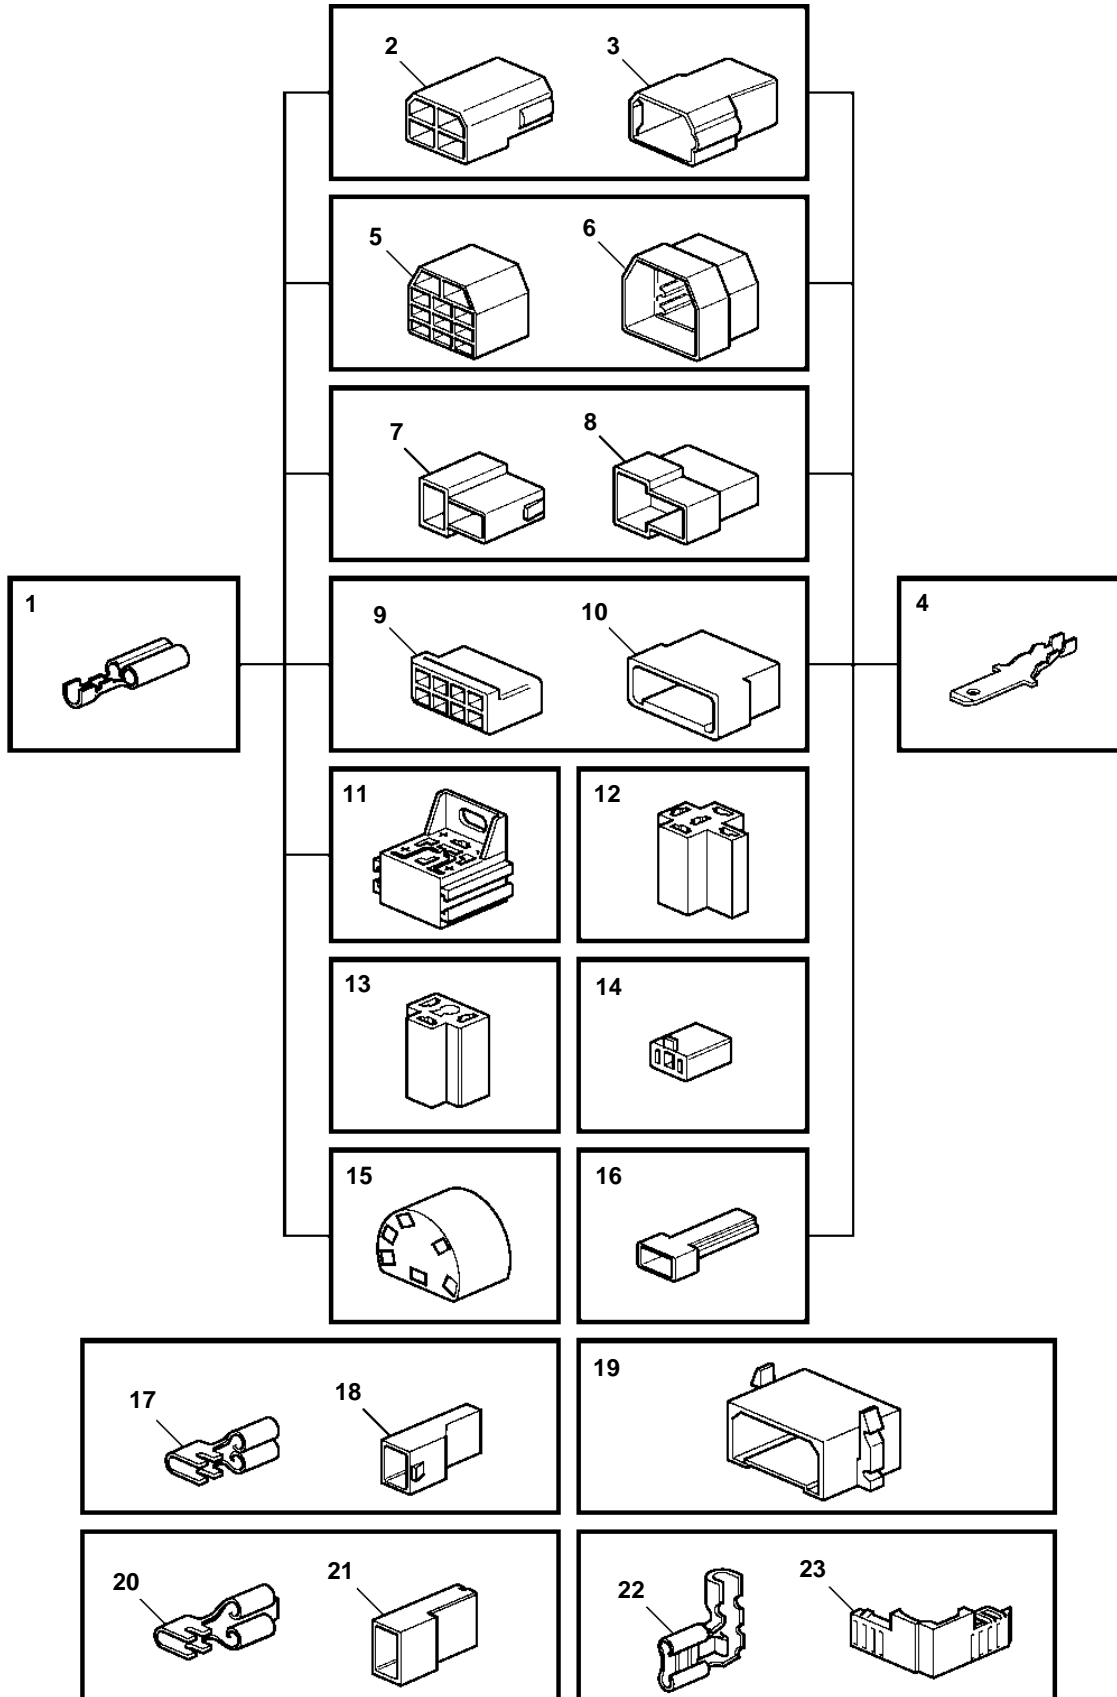

D2-55A, D2-55B, D2-55C, D2-55D, D2-55E, D2-55F

D2-55A, D2-55B, D2-55C, D2-55D, D2-55E, D2-55F

REF	PART NO.	DESCRIPTION	NOTES
1	973150	Cable terminal	6,3x0,8x1,1-2,5sq.mm
	949206	Cable terminal	6,3x0,8x4,0-6,0sq.mm
2	948856	Housing	6,3x4 NATURAL
3	948855	Housing	6,3x4 NATURAL
4	973117	Cable terminal	6,3x0,8x0,5-1,0mm ²
	881487	Cable terminal	6,3x0,8x0,75-2,5sq.mm
	881488	Cable terminal	6,3x0,8x4,0-6,0sq.mm
5	945830	Housing	6,3x11 NATURAL
6	945831	Tab housing	6,3x11 NATURAL
7	958210	Housing	6,3x2 BLACK
8	958209	Housing	6,3x2 BLACK
9	944076	Housing	6,3x8 NATURAL
10	948857	Housing	6,3x8 NATURAL
11	977184	Housing	6,3x5x4,8/2,8x4
12	1214948	Housing	6,3x5 BLACK
13	945469	Housing	6,3x3 BLACK
14	1578937	Housing	6,3x2 NATURAL
15	828624	Receptacle housing	6,3x6
16		Housing	6,3x1 BLACK
17	949405	Cable terminal	4,8x1,1-2,5sq.mm
18	947848	Housing	4,8x1 NATURAL
19	944077	Housing	6,3x8 NATURAL
20	881483	Cable terminal	6,3x0,8x1,1-2,5sq.mm
	881484	Cable terminal	6,3x0,8x4,0-6,0sq.mm
21	949597	Housing	6,3x1 NATURAL
	943511	Housing	6,3x1 NATURAL
22	881489	Cable terminal	6,3x0,8x1,1-2,5
23	944221	Housing	6,3x1 NATURAL