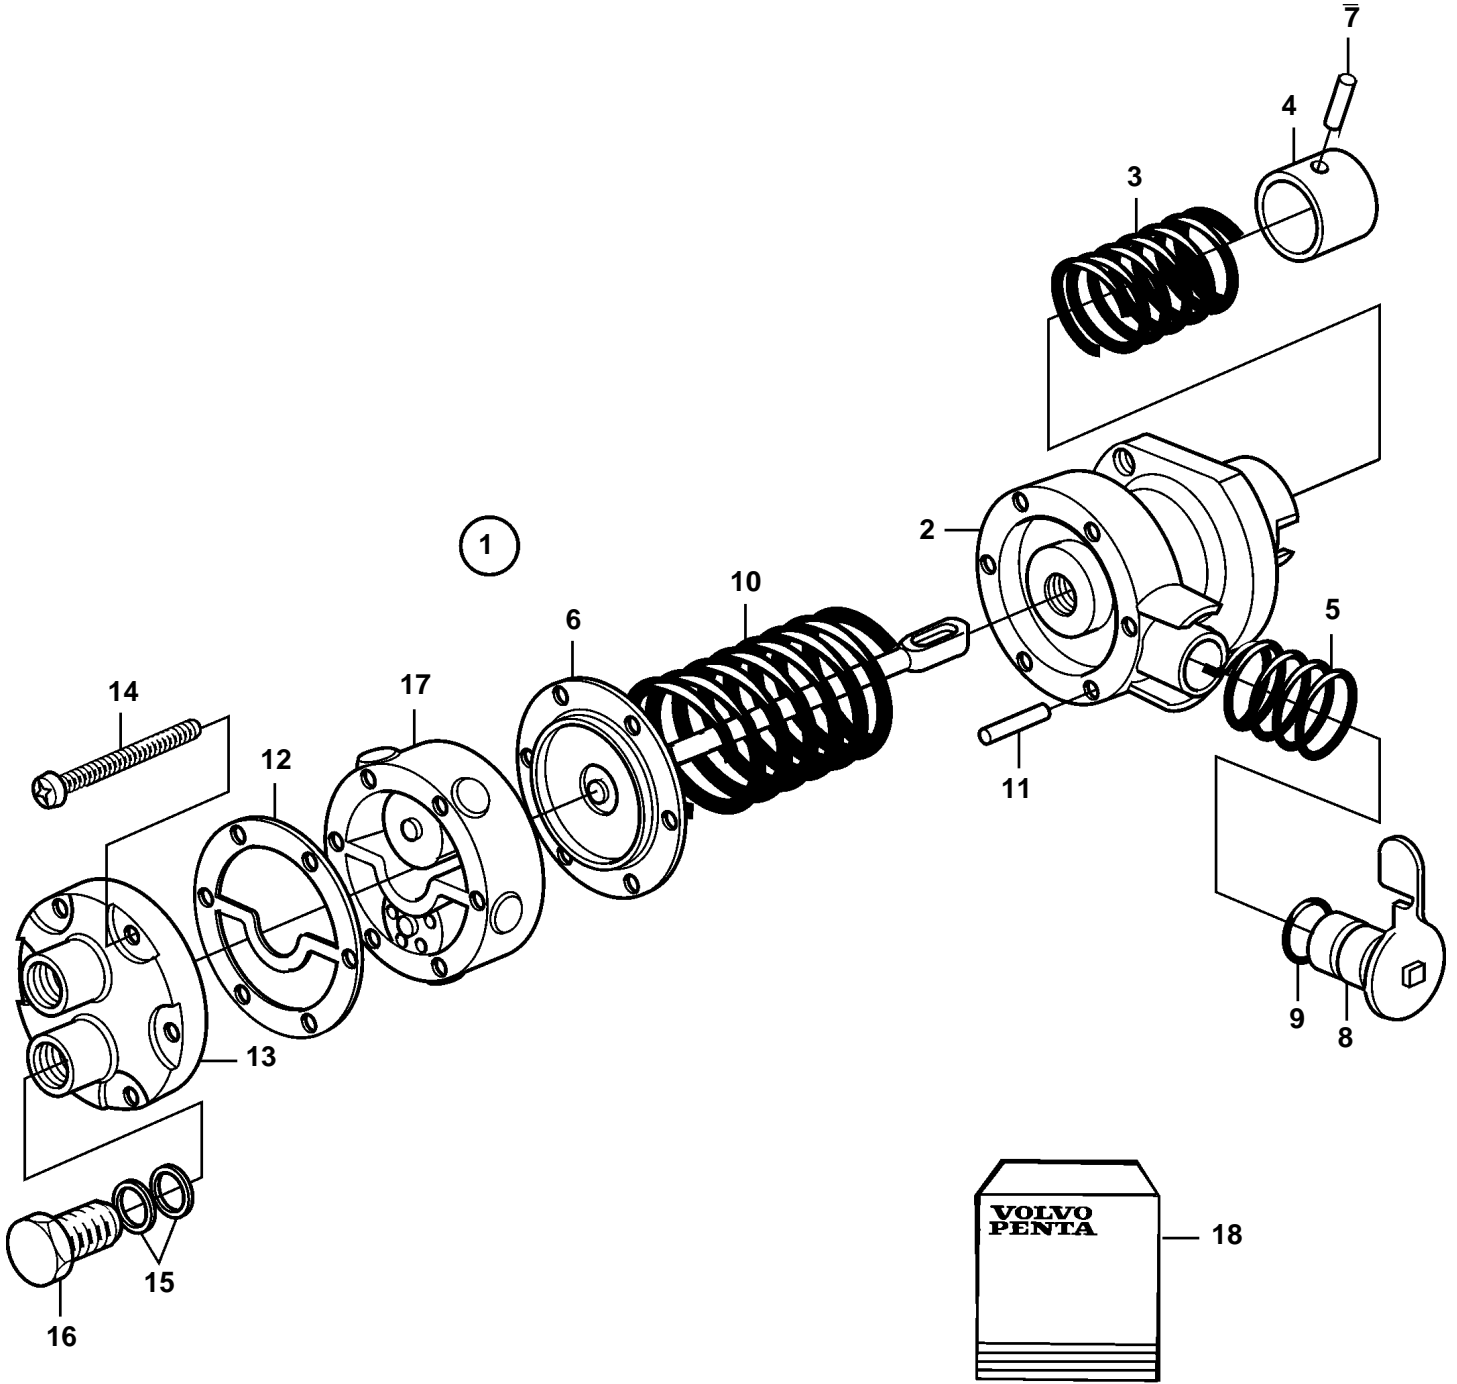

D2-55A

18952

D2-55A

REF	PART NO.	QTY	DESCRIPTION	NOTES
1	3580100	1	Feed pump	
2		1	· Housing	
3		1	· Spring	Included in overhaul kit.
4		1	· Tappet	
5		1	· Spring	Included in overhaul kit.
6		1	· Diaphragm	Included in overhaul kit.
7		1	· Pin	Included in overhaul kit.
8		1	· Lever	Included in overhaul kit.
9	3580197	1	· O-ring	Included in overhaul kit.
10		1	· Spring	Included in overhaul kit.
11		1	· Pin	Included in overhaul kit.
12	3580200	1	· Gasket	Included in overhaul kit.
13		1	· Cover	
14		6	· Screw	
15	11992	4	· Gasket	
16	3580204	2	· Hollow screw	
17		1	· Housing	
18	876688	1	Repair kit	