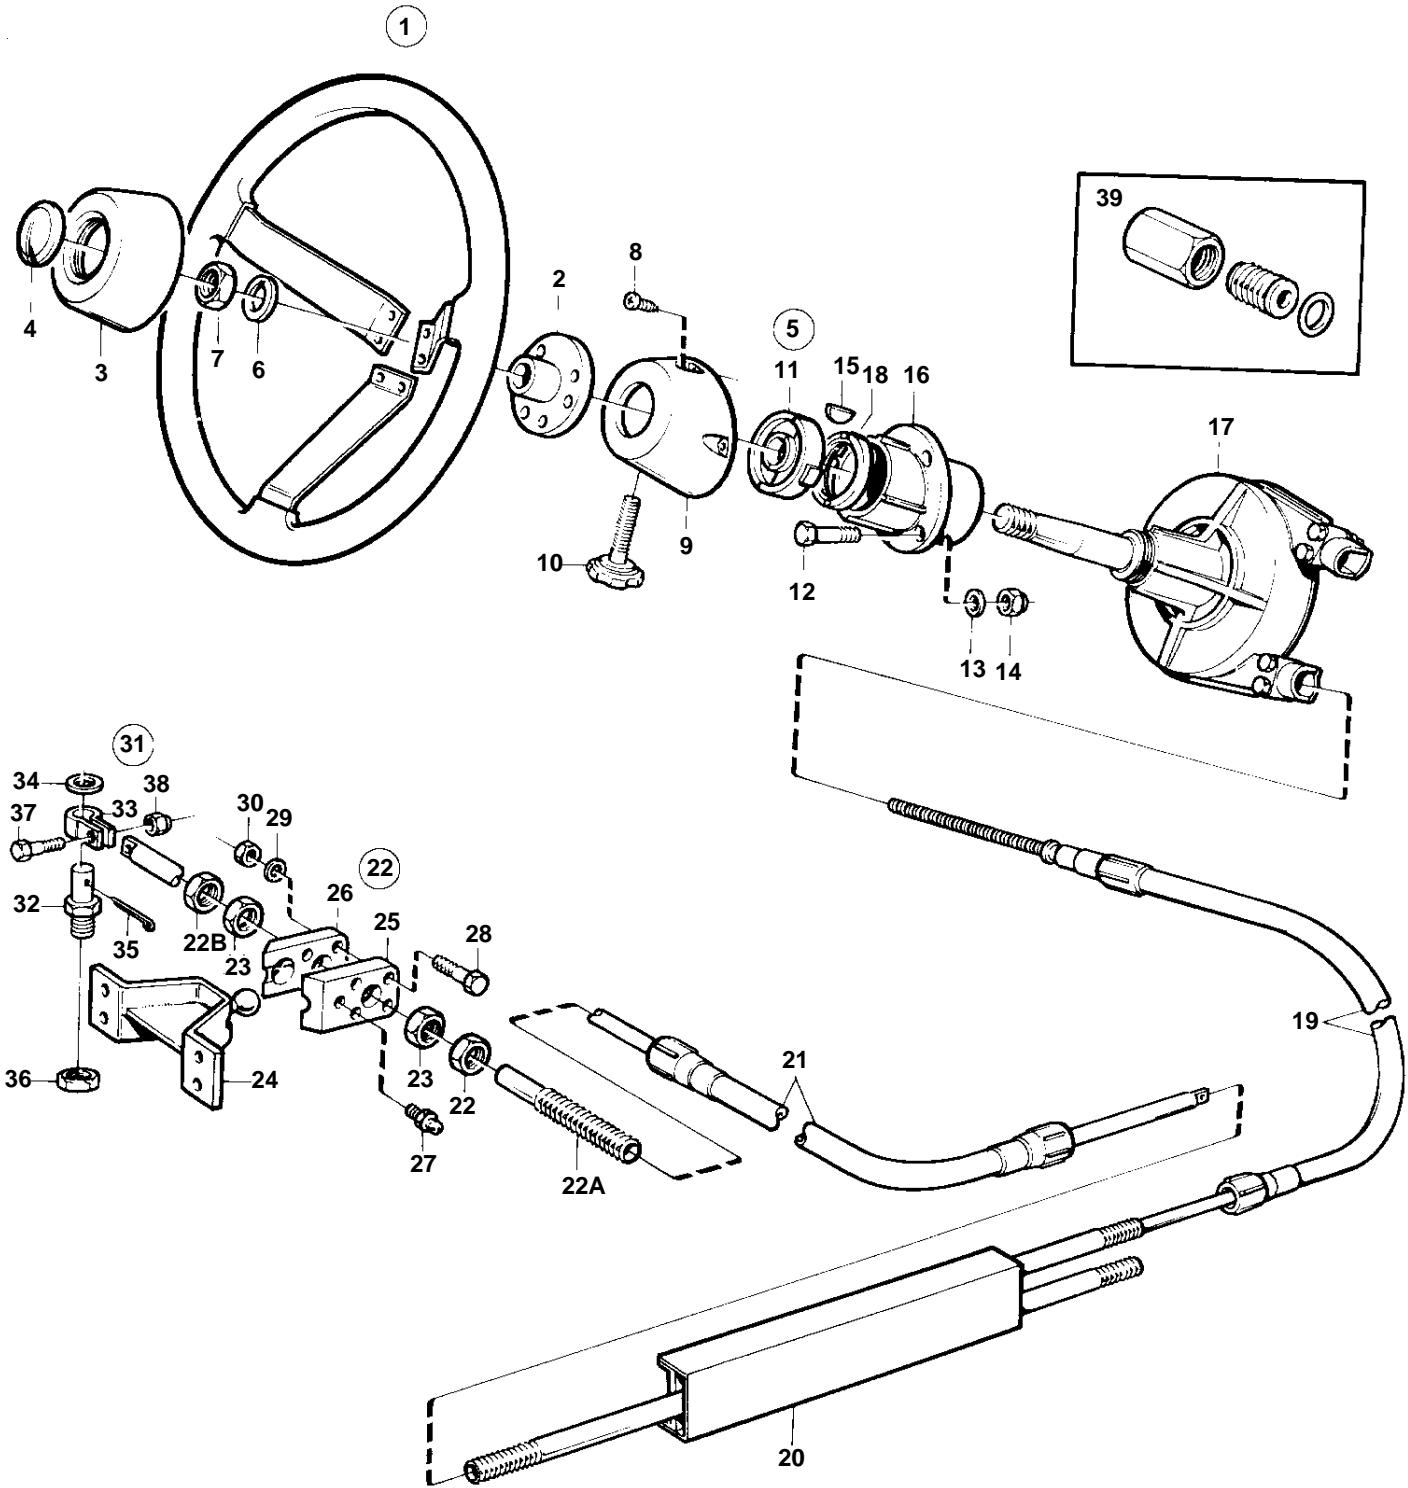

D2-55A, D2-55B, D2-55C

15565

## D2-55A, D2-55B, D2-55C

REF	PART NO.	QTY	DESCRIPTION	NOTES
1	850936	1	Steering wheel	
2		1	• Steering wheel hub	
3		1	• Steering wheel pad	
4	1140660	1	• Steering wh emblem	(850938)
5	3883509	1	Mounting kit	90° WHITE (853182)
	3818098	1	Mounting kit	90° BLACK (1140023)
	3883508	1	Mounting kit	70° WHITE (853183)
	3818096	1	Mounting kit	
6	3851613	1	• Lock washer	
7	955793	1	• Nut	
8	965325	2	• Screw	
9		1	• Cover	
10	3851612	1	• Screw	
11	3851611	2	• Bearing bushing	
12	955298	4	• Screw	
13	955894	4	• Washer	
14	946036	4	• Lock nut	
15	160807	1	• Key	
16		1	• Steering head	
17	3818019	1	Steering box	(853181)
18	3851614	1	• Nut	
19	3840244	1	Steering cable	L=2,00m
	3840245	1	Steering cable	L=2,25m
	3840246	1	Steering cable	L=2,50m
	3840247	1	Steering cable	L=2,75m
	3840248	1	Steering cable	L=3,00m
	3840249	1	Steering cable	L=3,25m
	3840250	1	Steering cable	L=3,50m
	3840251	1	Steering cable	L=3,75m
	3840252	1	Steering cable	L=4,00m
	3840253	1	Steering cable	L=4,25m
	3840254	1	Steering cable	L=4,50m
	3840255	1	Steering cable	L=4,75m
	3840256	1	Steering cable	L=5,00m
	3840257	1	Steering cable	L=5,25m
	3840258	1	Steering cable	L=5,50m
	3840259	1	Steering cable	L=5,75m
	3840260	1	Steering cable	L=6,00m
	3840261	1	Steering cable	L=6,25m
	3840262	1	Steering cable	L=6,50m
	3840263	1	Steering cable	L=6,75m
	3840264	1	Steering cable	L=7,00m
	3840265	1	Steering cable	L=7,25m
	3840266	1	Steering cable	L=7,50m
	3840267	1	Steering cable	L=7,75m
	3840268	1	Steering cable	L=8,00m
	3840270	1	Steering cable	L=8,25m
	3840272	1	Steering cable	L=8,50m
	3840273	1	Steering cable	L=8,75m
	3840274	1	Steering cable	L=9,00m
20		1	Ds unit	
21	853387	1	• Steering cable	
22	853290	1	Stern attachment	
22A	850771	1	• Anchorage	
22B	850778	2	• Nut	
23	853306	2	• Nut	
24	851093	1	• Bracket	
25	828857	1	• Anchorage	
26	828854	1	• Anchorage	
27	951739	1	• Lubricating nipple	
28	940101	2	• Screw	
29	941906	2	• Spring washer	
30	963105	2	• Nut	