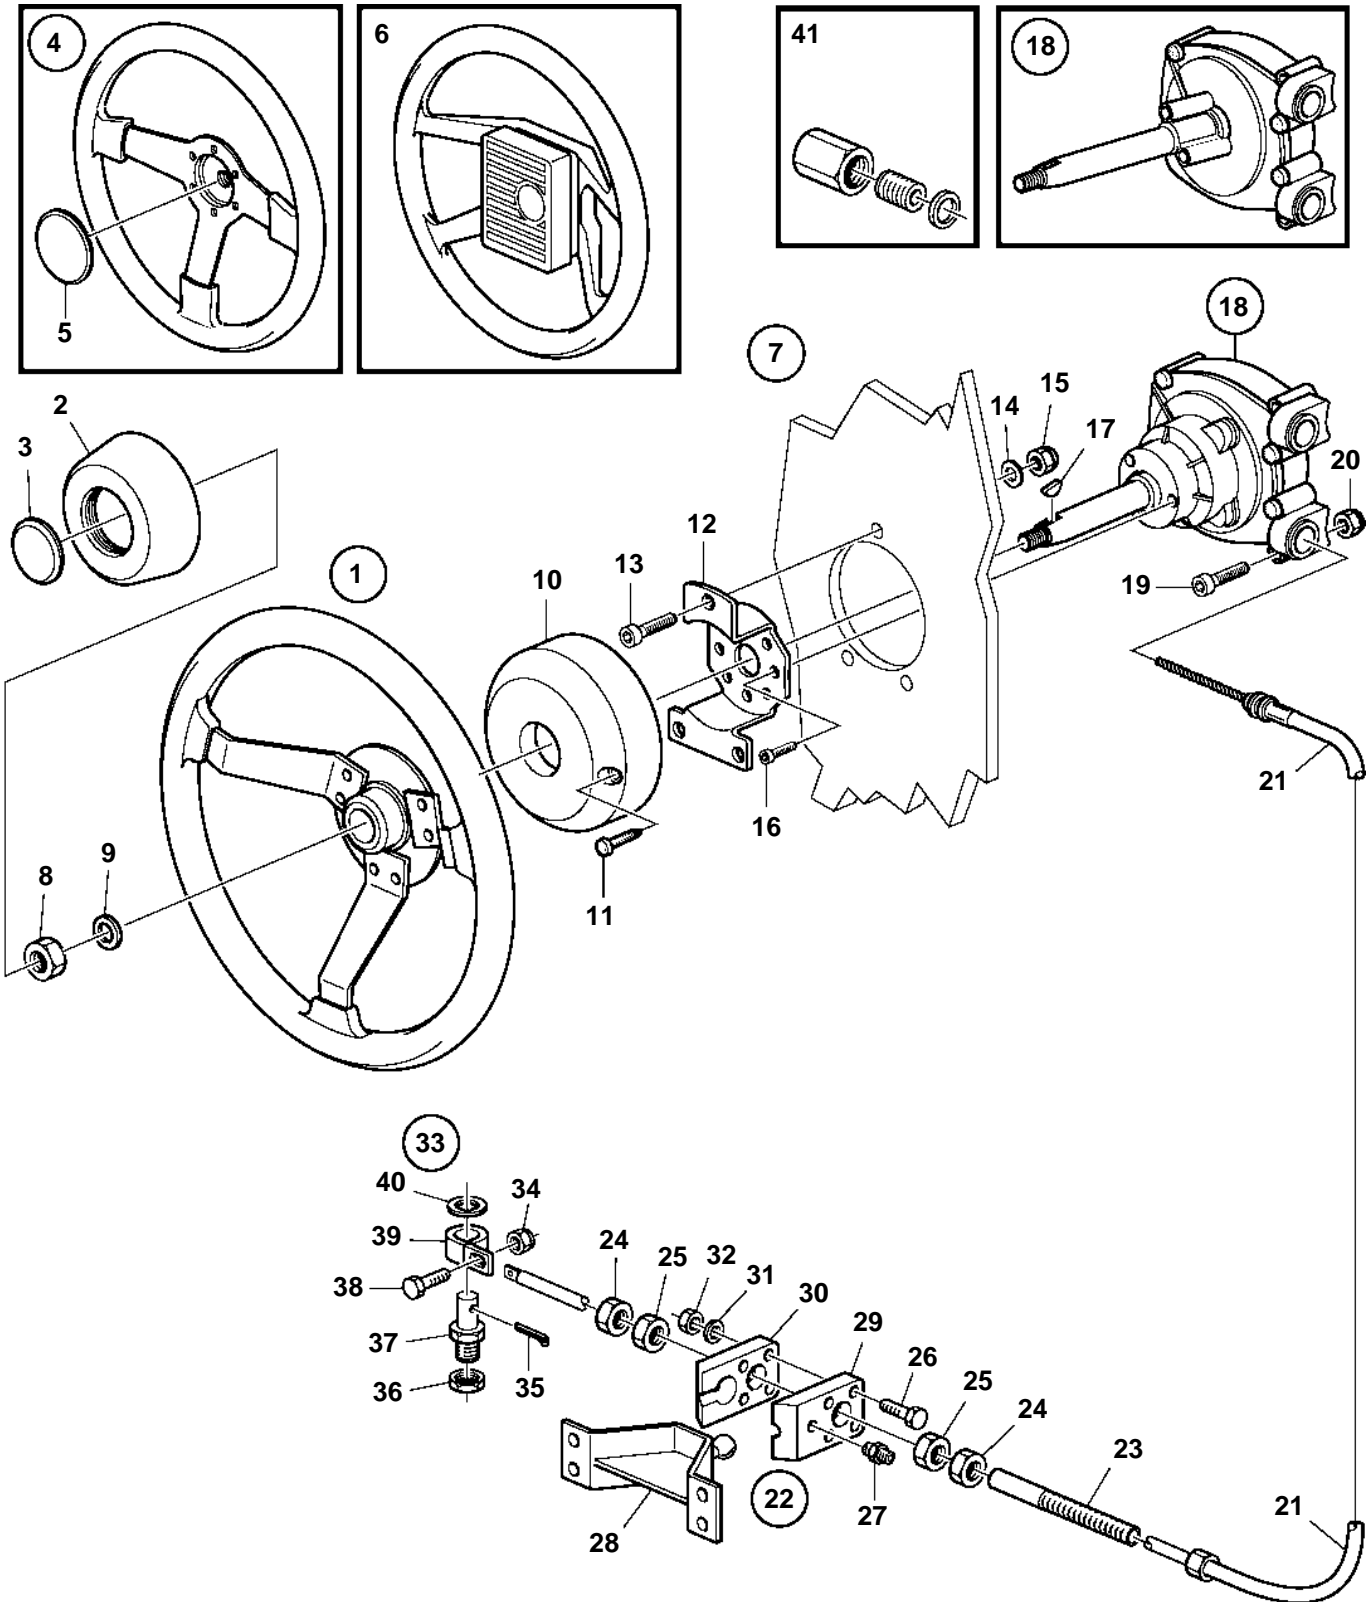

D2-55A, D2-55B, D2-55C

D2-55A, D2-55B, D2-55C

REF	PART NO.	QTY	DESCRIPTION	NOTES
1	850936	1	Steering wheel	
2		1	· Steering wheel pad	
3	1140660	1	· Steering wh emblem	(850938)
4	3843317	1	Steering wheel	
5		1	· Emblem	
6	1140334	1	Steering wheel	
	1140335		Steering wheel	
7	3818096	1	Mounting kit	70° BLACK
	3818098	1	Mounting kit	90° BLACK
	3883508	1	Mounting kit	70° WHITE
	3883509	1	Mounting kit	70° BLACK
8	971084	1	· Lock nut	
9	955897	1	· Washer	
10		1	· Cover	90°
		1	· Cover	70°
11	969476	2	· Screw	
12		1	· Bracket	90°
		1	· Bracket	70°
13	959226	3	· Allen head screw	
14	976944	3	· Washer	
15	946036	3	· Lock nut	
16	959220	3	· Screw	
17	160807	1	· Key	
18	3818019	1	Steering box	STD, FIXED WHEEL
	3818023	1	Steering box	NO FEEDBACK, FIXED WHEEL
19	955278	2	· Screw	
20	963105	2	· Nut	
21	3840244	1	Steering cable	L=2,00m
	3840245	1	Steering cable	L=2,25m
	3840246	1	Steering cable	L=2,50m
	3840247	1	Steering cable	L=2,75m
	3840248	1	Steering cable	L=3,00m
	3840249	1	Steering cable	L=3,25m
	3840250	1	Steering cable	L=3,50m
	3840251	1	Steering cable	L=3,75m
	3840252	1	Steering cable	L=4,00m
	3840253	1	Steering cable	L=4,25m
	3840254	1	Steering cable	L=4,50m
	3840255	1	Steering cable	L=4,75m
	3840256	1	Steering cable	L=5,00m
	3840257	1	Steering cable	L=5,25m
	3840258	1	Steering cable	L=5,50m
	3840259	1	Steering cable	L=5,75m
	3840260	1	Steering cable	L=6,00m
	3840261	1	Steering cable	L=6,25m
	3840262	1	Steering cable	L=6,50m
	3840263	1	Steering cable	L=6,75m
	3840264	1	Steering cable	L=7,00m
	3840265	1	Steering cable	L=7,25m
	3840266	1	Steering cable	L=7,50m
	3840267	1	Steering cable	L=7,75m
	3840268	1	Steering cable	L=8,00m
	3840270	1	Steering cable	L=8,25m
	3840272	1	Steering cable	L=8,50m
	3840273	1	Steering cable	L=8,75m
	3840274	1	Steering cable	L=9,00m
22	853290	1	Stern attachment	
23	850771	1	· Anchorage	
24	850778	2	· Nut	
25	853306	2	· Nut	
26	940101	2	· Screw	
27	951739	1	· Lubricating nipple	
28	851093	1	· Bracket	