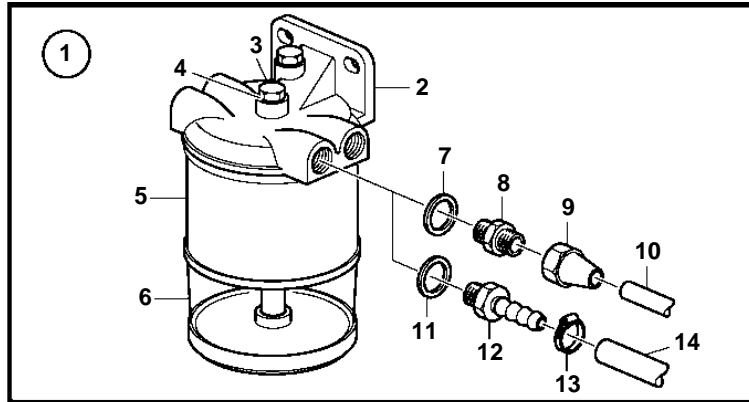

D2-55A, D2-55B, D2-55C

22464

D2-55A, D2-55B, D2-55C

REF	PART NO.	QTY	DESCRIPTION	NOTES
1	877766	1	Fuel filter	METAL. Fuel filter and water separator.
2		1	• Fuel cleaner	
3	940113	1	• • Screw	
4	11992	1	• • Gasket	
5	3581078	1	• • Filter insert	
6	3582499	1	• • Bowl	
7	18817	2	Gasket	
8	190962	2	Nipple	5/16"
	954337	2	Nipple	3/8"
9	954322	2	Cap nut	5/16"
	954323	2	Cap nut	3/8"
10	954305	X	Copper tube	5/16". Water separator.
	1140062	X	Copper tube	3/8"
11	957177	2	Gasket	
12	3825000	2	Nipple	
13	961664	2	Hose clamp	
14	861057	X	Fuel hose	3/8"
15	877767	1	Fuel filter	PLASTIC
16		1	• Fuel filter	
17	940113	1	• • Screw	
18	11992	1	• • Gasket	
19	3581078	1	• • Filter insert	
20	3581189	1	• • Bowl	
21	833972	1	Water separator	
22	833971	1	• Water separator	
23	957177	2	• Gasket	
24	191397	2	• Nipple	5/16"
	941438	2	• Nipple	3/8"
25	954322	2	• Cap nut	5/16"
	954323	2	• Cap nut	3/8"
26	827912	1	Fuel line	5/16"
27	954305	1	• Copper tube	5/16", L=5m
28	951189	15	• Clamp	
29	968476	15	• Flange screw	
30	954322	3	• Cap nut	5/16"
31	954336	2	• Nipple	5/16"
32	3581708	1	• Tap	
33	954343	1	• Elbow nipple	