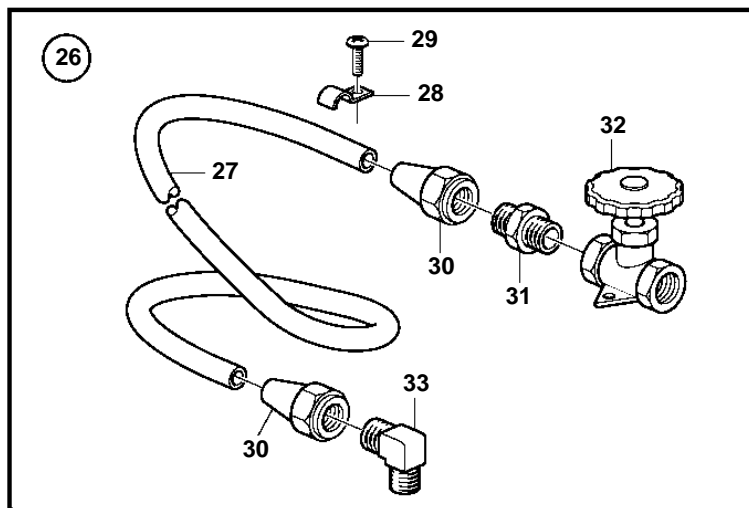

D2-55A, D2-55B, D2-55C

22464

D2-55A, D2-55B, D2-55C

REF	PART NO.	QTY	DESCRIPTION	NOTES
1	877766	1	Fuel filter	METAL. Fuel filter and water separator.
2		1	• Fuel cleaner	
3	940113	1	• • Screw	
4	11992	1	• • Gasket	
5	3581078	1	• • Filter insert	
6	3582499	1	• • Bowl	
7	18817	2	Gasket	
8	190962	2	Nipple	5/16"
	954337	2	Nipple	3/8"
9	954322	2	Cap nut	5/16"
	954323	2	Cap nut	3/8"
10	954305	X	Copper tube	5/16". Water separator.
	1140062	X	Copper tube	3/8"
11	957177	2	Gasket	
12	3825000	2	Nipple	
13	961664	2	Hose clamp	
14	861057	X	Fuel hose	3/8"
15	877767	1	Fuel filter	PLASTIC
16		1	• Fuel filter	
17	940113	1	• • Screw	
18	11992	1	• • Gasket	
19	3581078	1	• • Filter insert	
20	3581189	1	• • Bowl	
21	833972	1	Water separator	
22	833971	1	• Water separator	
23	957177	2	• Gasket	
24	191397	2	• Nipple	5/16"
	941438	2	• Nipple	3/8"
25	954322	2	• Cap nut	5/16"
	954323	2	• Cap nut	3/8"
26	827912	1	Fuel line	5/16"
27	954305	1	• Copper tube	5/16", L=5m
28	951189	15	• Clamp	
29	968476	15	• Flange screw	
30	954322	3	• Cap nut	5/16"
31	954336	2	• Nipple	5/16"
32	3581708	1	• Tap	
33	954343	1	• Elbow nipple	