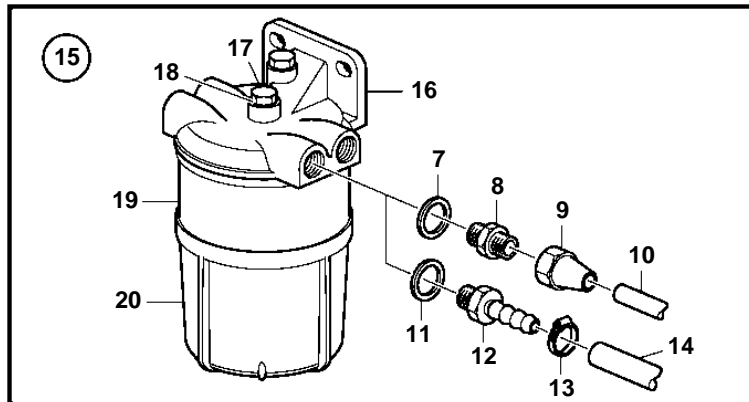

D2-55A, D2-55B, D2-55C

22464

D2-55A, D2-55B, D2-55C

REF	PART NO.	QTY	DESCRIPTION	NOTES
1	877766	1	Fuel filter	METAL. Fuel filter and water separator.
2		1	• Fuel cleaner	
3	940113	1	• • Screw	
4	11992	1	• • Gasket	
5	3581078	1	• • Filter insert	
6	3582499	1	• • Bowl	
7	18817	2	Gasket	
8	190962	2	Nipple	5/16"
	954337	2	Nipple	3/8"
9	954322	2	Cap nut	5/16"
	954323	2	Cap nut	3/8"
10	954305	X	Copper tube	5/16". Water separator.
	1140062	X	Copper tube	3/8"
11	957177	2	Gasket	
12	3825000	2	Nipple	
13	961664	2	Hose clamp	
14	861057	X	Fuel hose	3/8"
15	877767	1	Fuel filter	PLASTIC
16		1	• Fuel filter	
17	940113	1	• • Screw	
18	11992	1	• • Gasket	
19	3581078	1	• • Filter insert	
20	3581189	1	• • Bowl	
21	833972	1	Water separator	
22	833971	1	• Water separator	
23	957177	2	• Gasket	
24	191397	2	• Nipple	5/16"
	941438	2	• Nipple	3/8"
25	954322	2	• Cap nut	5/16"
	954323	2	• Cap nut	3/8"
26	827912	1	Fuel line	5/16"
27	954305	1	• Copper tube	5/16", L=5m
28	951189	15	• Clamp	
29	968476	15	• Flange screw	
30	954322	3	• Cap nut	5/16"
31	954336	2	• Nipple	5/16"
32	3581708	1	• Tap	
33	954343	1	• Elbow nipple	