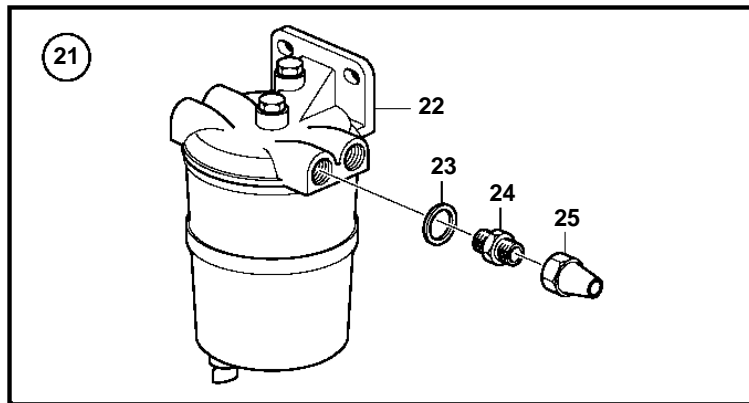

D2-55A, D2-55B, D2-55C

22464

D2-55A, D2-55B, D2-55C

REF	PART NO.	QTY	DESCRIPTION	NOTES
1	877766	1	Fuel filter	METAL. Fuel filter and water separator.
2		1	• Fuel cleaner	
3	940113	1	• • Screw	
4	11992	1	• • Gasket	
5	3581078	1	• • Filter insert	
6	3582499	1	• • Bowl	
7	18817	2	Gasket	
8	190962	2	Nipple	5/16"
	954337	2	Nipple	3/8"
9	954322	2	Cap nut	5/16"
	954323	2	Cap nut	3/8"
10	954305	X	Copper tube	5/16". Water separator.
	1140062	X	Copper tube	3/8"
11	957177	2	Gasket	
12	3825000	2	Nipple	
13	961664	2	Hose clamp	
14	861057	X	Fuel hose	3/8"
15	877767	1	Fuel filter	PLASTIC
16		1	• Fuel filter	
17	940113	1	• • Screw	
18	11992	1	• • Gasket	
19	3581078	1	• • Filter insert	
20	3581189	1	• • Bowl	
21	833972	1	Water separator	
22	833971	1	• Water separator	
23	957177	2	• Gasket	
24	191397	2	• Nipple	5/16"
	941438	2	• Nipple	3/8"
25	954322	2	• Cap nut	5/16"
	954323	2	• Cap nut	3/8"
26	827912	1	Fuel line	5/16"
27	954305	1	• Copper tube	5/16", L=5m
28	951189	15	• Clamp	
29	968476	15	• Flange screw	
30	954322	3	• Cap nut	5/16"
31	954336	2	• Nipple	5/16"
32	3581708	1	• Tap	
33	954343	1	• Elbow nipple	