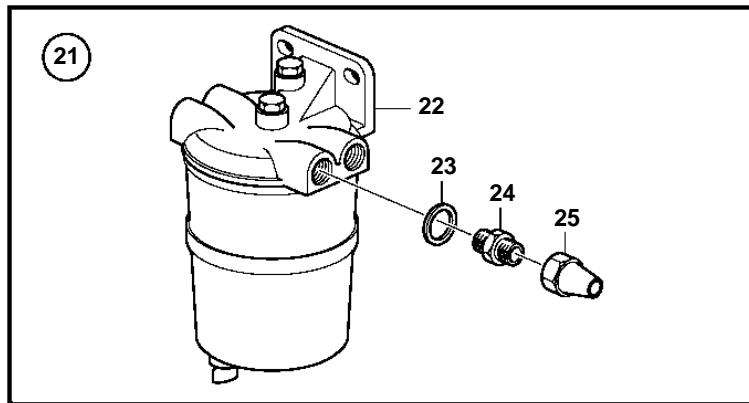

D2-55A, D2-55B, D2-55C

22464

D2-55A, D2-55B, D2-55C

| REF | PART NO. | QTY | DESCRIPTION       | NOTES                                   |
|-----|----------|-----|-------------------|---|
| 1   | 877766   | 1   | Fuel filter       | METAL. Fuel filter and water separator. |
| 2   |          | 1   | • Fuel cleaner    |   |
| 3   | 940113   | 1   | • • Screw         |   |
| 4   | 11992    | 1   | • • Gasket        |   |
| 5   | 3581078  | 1   | • • Filter insert |   |
| 6   | 3582499  | 1   | • • Bowl          |   |
| 7   | 18817    | 2   | Gasket            |   |
| 8   | 190962   | 2   | Nipple            | 5/16"                                   |
|     | 954337   | 2   | Nipple            | 3/8"                                    |
| 9   | 954322   | 2   | Cap nut           | 5/16"                                   |
|     | 954323   | 2   | Cap nut           | 3/8"                                    |
| 10  | 954305   | X   | Copper tube       | 5/16". Water separator.                 |
|     | 1140062  | X   | Copper tube       | 3/8"                                    |
| 11  | 957177   | 2   | Gasket            |   |
| 12  | 3825000  | 2   | Nipple            |   |
| 13  | 961664   | 2   | Hose clamp        |   |
| 14  | 861057   | X   | Fuel hose         | 3/8"                                    |
| 15  | 877767   | 1   | Fuel filter       | PLASTIC                                 |
| 16  |          | 1   | • Fuel filter     |   |
| 17  | 940113   | 1   | • • Screw         |   |
| 18  | 11992    | 1   | • • Gasket        |   |
| 19  | 3581078  | 1   | • • Filter insert |   |
| 20  | 3581189  | 1   | • • Bowl          |   |
| 21  | 833972   | 1   | Water separator   |   |
| 22  | 833971   | 1   | • Water separator |   |
| 23  | 957177   | 2   | • Gasket          |   |
| 24  | 191397   | 2   | • Nipple          | 5/16"                                   |
|     | 941438   | 2   | • Nipple          | 3/8"                                    |
| 25  | 954322   | 2   | • Cap nut         | 5/16"                                   |
|     | 954323   | 2   | • Cap nut         | 3/8"                                    |
| 26  | 827912   | 1   | Fuel line         | 5/16"                                   |
| 27  | 954305   | 1   | • Copper tube     | 5/16", L=5m                             |
| 28  | 951189   | 15  | • Clamp           |   |
| 29  | 968476   | 15  | • Flange screw    |   |
| 30  | 954322   | 3   | • Cap nut         | 5/16"                                   |
| 31  | 954336   | 2   | • Nipple          | 5/16"                                   |
| 32  | 3581708  | 1   | • Tap             |   |
| 33  | 954343   | 1   | • Elbow nipple    |   |