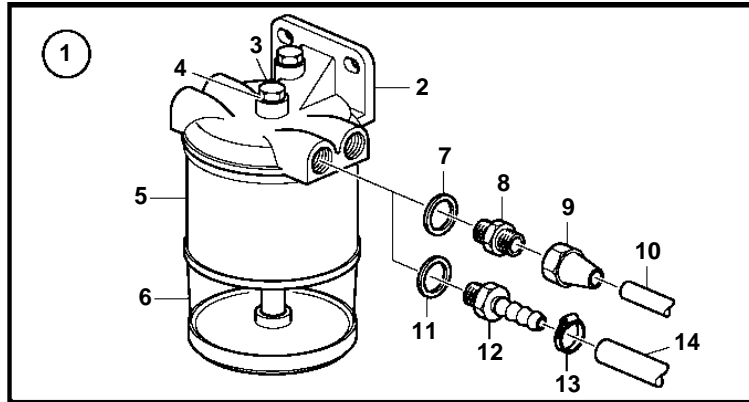

D2-55A, D2-55B, D2-55C

22464

D2-55A, D2-55B, D2-55C

| REF | PART NO. | QTY | DESCRIPTION       | NOTES                                   |
|-----|----------|-----|-------------------|---|
| 1   | 877766   | 1   | Fuel filter       | METAL. Fuel filter and water separator. |
| 2   |          | 1   | • Fuel cleaner    |   |
| 3   | 940113   | 1   | • • Screw         |   |
| 4   | 11992    | 1   | • • Gasket        |   |
| 5   | 3581078  | 1   | • • Filter insert |   |
| 6   | 3582499  | 1   | • • Bowl          |   |
| 7   | 18817    | 2   | Gasket            |   |
| 8   | 190962   | 2   | Nipple            | 5/16"                                   |
|     | 954337   | 2   | Nipple            | 3/8"                                    |
| 9   | 954322   | 2   | Cap nut           | 5/16"                                   |
|     | 954323   | 2   | Cap nut           | 3/8"                                    |
| 10  | 954305   | X   | Copper tube       | 5/16". Water separator.                 |
|     | 1140062  | X   | Copper tube       | 3/8"                                    |
| 11  | 957177   | 2   | Gasket            |   |
| 12  | 3825000  | 2   | Nipple            |   |
| 13  | 961664   | 2   | Hose clamp        |   |
| 14  | 861057   | X   | Fuel hose         | 3/8"                                    |
| 15  | 877767   | 1   | Fuel filter       | PLASTIC                                 |
| 16  |          | 1   | • Fuel filter     |   |
| 17  | 940113   | 1   | • • Screw         |   |
| 18  | 11992    | 1   | • • Gasket        |   |
| 19  | 3581078  | 1   | • • Filter insert |   |
| 20  | 3581189  | 1   | • • Bowl          |   |
| 21  | 833972   | 1   | Water separator   |   |
| 22  | 833971   | 1   | • Water separator |   |
| 23  | 957177   | 2   | • Gasket          |   |
| 24  | 191397   | 2   | • Nipple          | 5/16"                                   |
|     | 941438   | 2   | • Nipple          | 3/8"                                    |
| 25  | 954322   | 2   | • Cap nut         | 5/16"                                   |
|     | 954323   | 2   | • Cap nut         | 3/8"                                    |
| 26  | 827912   | 1   | Fuel line         | 5/16"                                   |
| 27  | 954305   | 1   | • Copper tube     | 5/16", L=5m                             |
| 28  | 951189   | 15  | • Clamp           |   |
| 29  | 968476   | 15  | • Flange screw    |   |
| 30  | 954322   | 3   | • Cap nut         | 5/16"                                   |
| 31  | 954336   | 2   | • Nipple          | 5/16"                                   |
| 32  | 3581708  | 1   | • Tap             |   |
| 33  | 954343   | 1   | • Elbow nipple    |   |