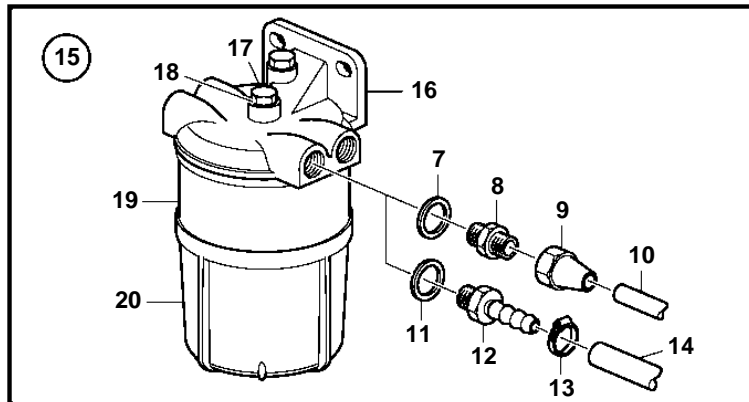

D2-55A, D2-55B, D2-55C

22464

D2-55A, D2-55B, D2-55C

| REF | PART NO. | QTY | DESCRIPTION       | NOTES                                   |
|-----|----------|-----|-------------------|---|
| 1   | 877766   | 1   | Fuel filter       | METAL. Fuel filter and water separator. |
| 2   |          | 1   | • Fuel cleaner    |   |
| 3   | 940113   | 1   | • • Screw         |   |
| 4   | 11992    | 1   | • • Gasket        |   |
| 5   | 3581078  | 1   | • • Filter insert |   |
| 6   | 3582499  | 1   | • • Bowl          |   |
| 7   | 18817    | 2   | Gasket            |   |
| 8   | 190962   | 2   | Nipple            | 5/16"                                   |
|     | 954337   | 2   | Nipple            | 3/8"                                    |
| 9   | 954322   | 2   | Cap nut           | 5/16"                                   |
|     | 954323   | 2   | Cap nut           | 3/8"                                    |
| 10  | 954305   | X   | Copper tube       | 5/16". Water separator.                 |
|     | 1140062  | X   | Copper tube       | 3/8"                                    |
| 11  | 957177   | 2   | Gasket            |   |
| 12  | 3825000  | 2   | Nipple            |   |
| 13  | 961664   | 2   | Hose clamp        |   |
| 14  | 861057   | X   | Fuel hose         | 3/8"                                    |
| 15  | 877767   | 1   | Fuel filter       | PLASTIC                                 |
| 16  |          | 1   | • Fuel filter     |   |
| 17  | 940113   | 1   | • • Screw         |   |
| 18  | 11992    | 1   | • • Gasket        |   |
| 19  | 3581078  | 1   | • • Filter insert |   |
| 20  | 3581189  | 1   | • • Bowl          |   |
| 21  | 833972   | 1   | Water separator   |   |
| 22  | 833971   | 1   | • Water separator |   |
| 23  | 957177   | 2   | • Gasket          |   |
| 24  | 191397   | 2   | • Nipple          | 5/16"                                   |
|     | 941438   | 2   | • Nipple          | 3/8"                                    |
| 25  | 954322   | 2   | • Cap nut         | 5/16"                                   |
|     | 954323   | 2   | • Cap nut         | 3/8"                                    |
| 26  | 827912   | 1   | Fuel line         | 5/16"                                   |
| 27  | 954305   | 1   | • Copper tube     | 5/16", L=5m                             |
| 28  | 951189   | 15  | • Clamp           |   |
| 29  | 968476   | 15  | • Flange screw    |   |
| 30  | 954322   | 3   | • Cap nut         | 5/16"                                   |
| 31  | 954336   | 2   | • Nipple          | 5/16"                                   |
| 32  | 3581708  | 1   | • Tap             |   |
| 33  | 954343   | 1   | • Elbow nipple    |   |