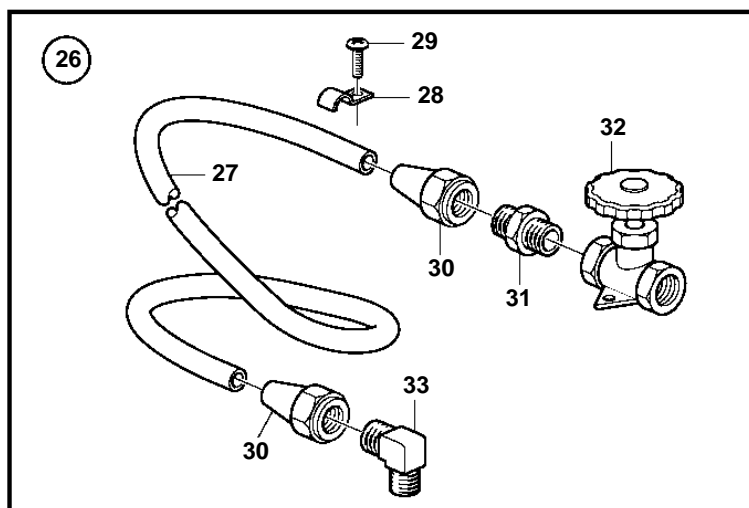

D2-55A, D2-55B, D2-55C

22464

D2-55A, D2-55B, D2-55C

| REF | PART NO. | QTY | DESCRIPTION       | NOTES                                   |
|-----|----------|-----|-------------------|---|
| 1   | 877766   | 1   | Fuel filter       | METAL. Fuel filter and water separator. |
| 2   |          | 1   | • Fuel cleaner    |   |
| 3   | 940113   | 1   | • • Screw         |   |
| 4   | 11992    | 1   | • • Gasket        |   |
| 5   | 3581078  | 1   | • • Filter insert |   |
| 6   | 3582499  | 1   | • • Bowl          |   |
| 7   | 18817    | 2   | Gasket            |   |
| 8   | 190962   | 2   | Nipple            | 5/16"                                   |
|     | 954337   | 2   | Nipple            | 3/8"                                    |
| 9   | 954322   | 2   | Cap nut           | 5/16"                                   |
|     | 954323   | 2   | Cap nut           | 3/8"                                    |
| 10  | 954305   | X   | Copper tube       | 5/16". Water separator.                 |
|     | 1140062  | X   | Copper tube       | 3/8"                                    |
| 11  | 957177   | 2   | Gasket            |   |
| 12  | 3825000  | 2   | Nipple            |   |
| 13  | 961664   | 2   | Hose clamp        |   |
| 14  | 861057   | X   | Fuel hose         | 3/8"                                    |
| 15  | 877767   | 1   | Fuel filter       | PLASTIC                                 |
| 16  |          | 1   | • Fuel filter     |   |
| 17  | 940113   | 1   | • • Screw         |   |
| 18  | 11992    | 1   | • • Gasket        |   |
| 19  | 3581078  | 1   | • • Filter insert |   |
| 20  | 3581189  | 1   | • • Bowl          |   |
| 21  | 833972   | 1   | Water separator   |   |
| 22  | 833971   | 1   | • Water separator |   |
| 23  | 957177   | 2   | • Gasket          |   |
| 24  | 191397   | 2   | • Nipple          | 5/16"                                   |
|     | 941438   | 2   | • Nipple          | 3/8"                                    |
| 25  | 954322   | 2   | • Cap nut         | 5/16"                                   |
|     | 954323   | 2   | • Cap nut         | 3/8"                                    |
| 26  | 827912   | 1   | Fuel line         | 5/16"                                   |
| 27  | 954305   | 1   | • Copper tube     | 5/16", L=5m                             |
| 28  | 951189   | 15  | • Clamp           |   |
| 29  | 968476   | 15  | • Flange screw    |   |
| 30  | 954322   | 3   | • Cap nut         | 5/16"                                   |
| 31  | 954336   | 2   | • Nipple          | 5/16"                                   |
| 32  | 3581708  | 1   | • Tap             |   |
| 33  | 954343   | 1   | • Elbow nipple    |   |