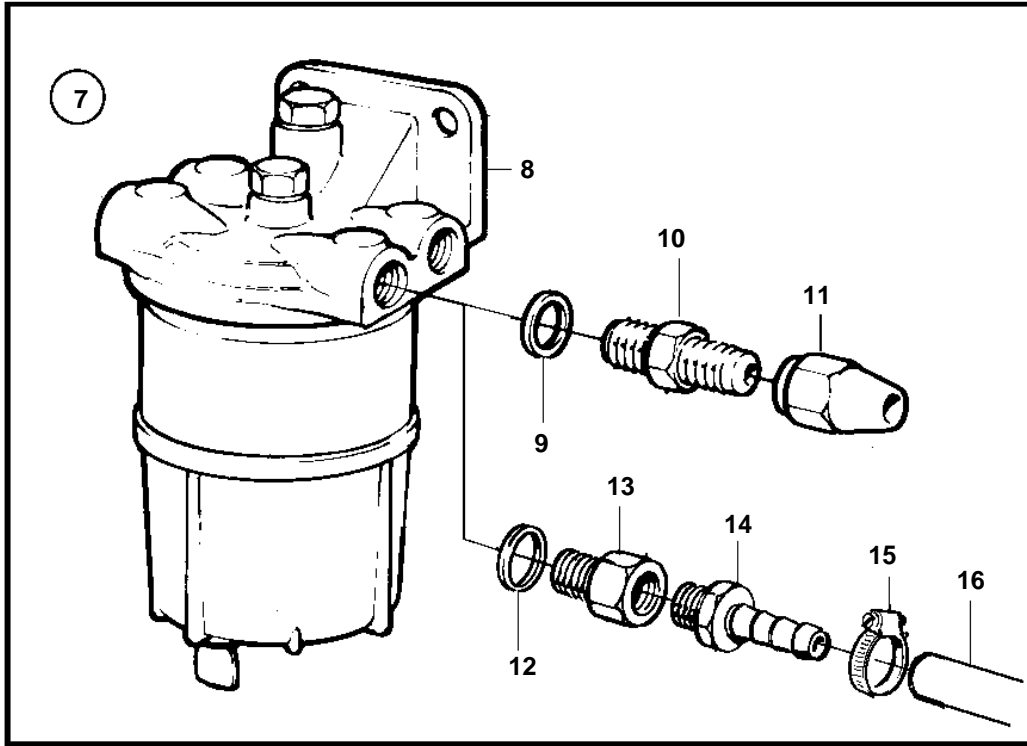

D2-55A, D2-55B, D2-55C

D2-55A, D2-55B, D2-55C

REF	PART NO.	QTY	DESCRIPTION	SEE SEC.	NOTES
1	877767	1	Fuel filter		
				9044	
2	1140639	1	• Fuel cleaner • Bulletin 50-11A	50-11A-EN	REPL BY 877767 Fuel Filters / Water Separators
3	18817	2	• Gasket		
4	191397	2	• Nipple		5/16"
	941438	2	• Nipple		3/8"
5	954322	2	• Cap nut		5/16"
	954323	2	• Cap nut		3/8"
6	3581078	1	Filter insert		(858201)
7	833972	1	Water separator		
8	833971	1	• Water separator		
9	957177	2	• Gasket		
10	191397	2	• Nipple		5/16"
	941438	2	• Nipple		3/8"
11	954322	2	• Cap nut		5/16"
	954323	2	• Cap nut		3/8"
12	957177	2	Gasket		
13	861642	2	Nipple		
14	3825000	2	Nipple		
15	961664	2	Hose clamp		
16	861057	X	Fuel hose		3/8"