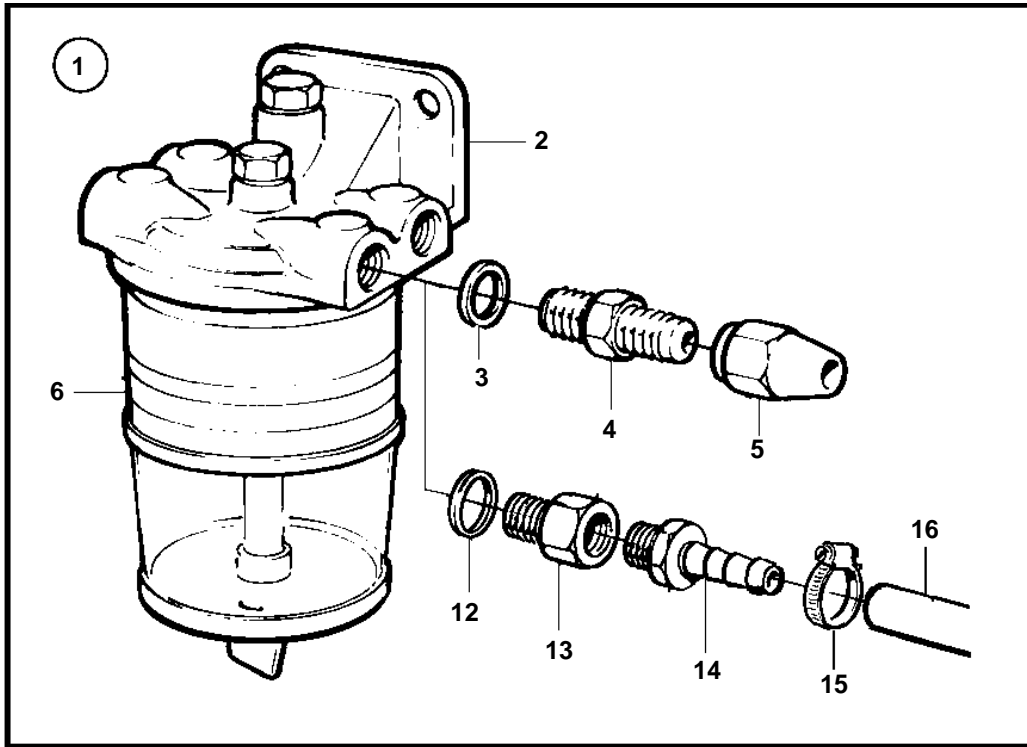

D2-55A, D2-55B, D2-55C

D2-55A, D2-55B, D2-55C

REF	PART NO.	QTY	DESCRIPTION	SEE SEC.	NOTES
1	877767	1	Fuel filter		
				9044	
2	1140639	1	• Fuel cleaner • Bulletin 50-11A	50-11A-EN	REPL BY 877767 Fuel Filters / Water Separators
3	18817	2	• Gasket		
4	191397	2	• Nipple		5/16"
	941438	2	• Nipple		3/8"
5	954322	2	• Cap nut		5/16"
	954323	2	• Cap nut		3/8"
6	3581078	1	Filter insert		(858201)
7	833972	1	Water separator		
8	833971	1	• Water separator		
9	957177	2	• Gasket		
10	191397	2	• Nipple		5/16"
	941438	2	• Nipple		3/8"
11	954322	2	• Cap nut		5/16"
	954323	2	• Cap nut		3/8"
12	957177	2	Gasket		
13	861642	2	Nipple		
14	3825000	2	Nipple		
15	961664	2	Hose clamp		
16	861057	X	Fuel hose		3/8"