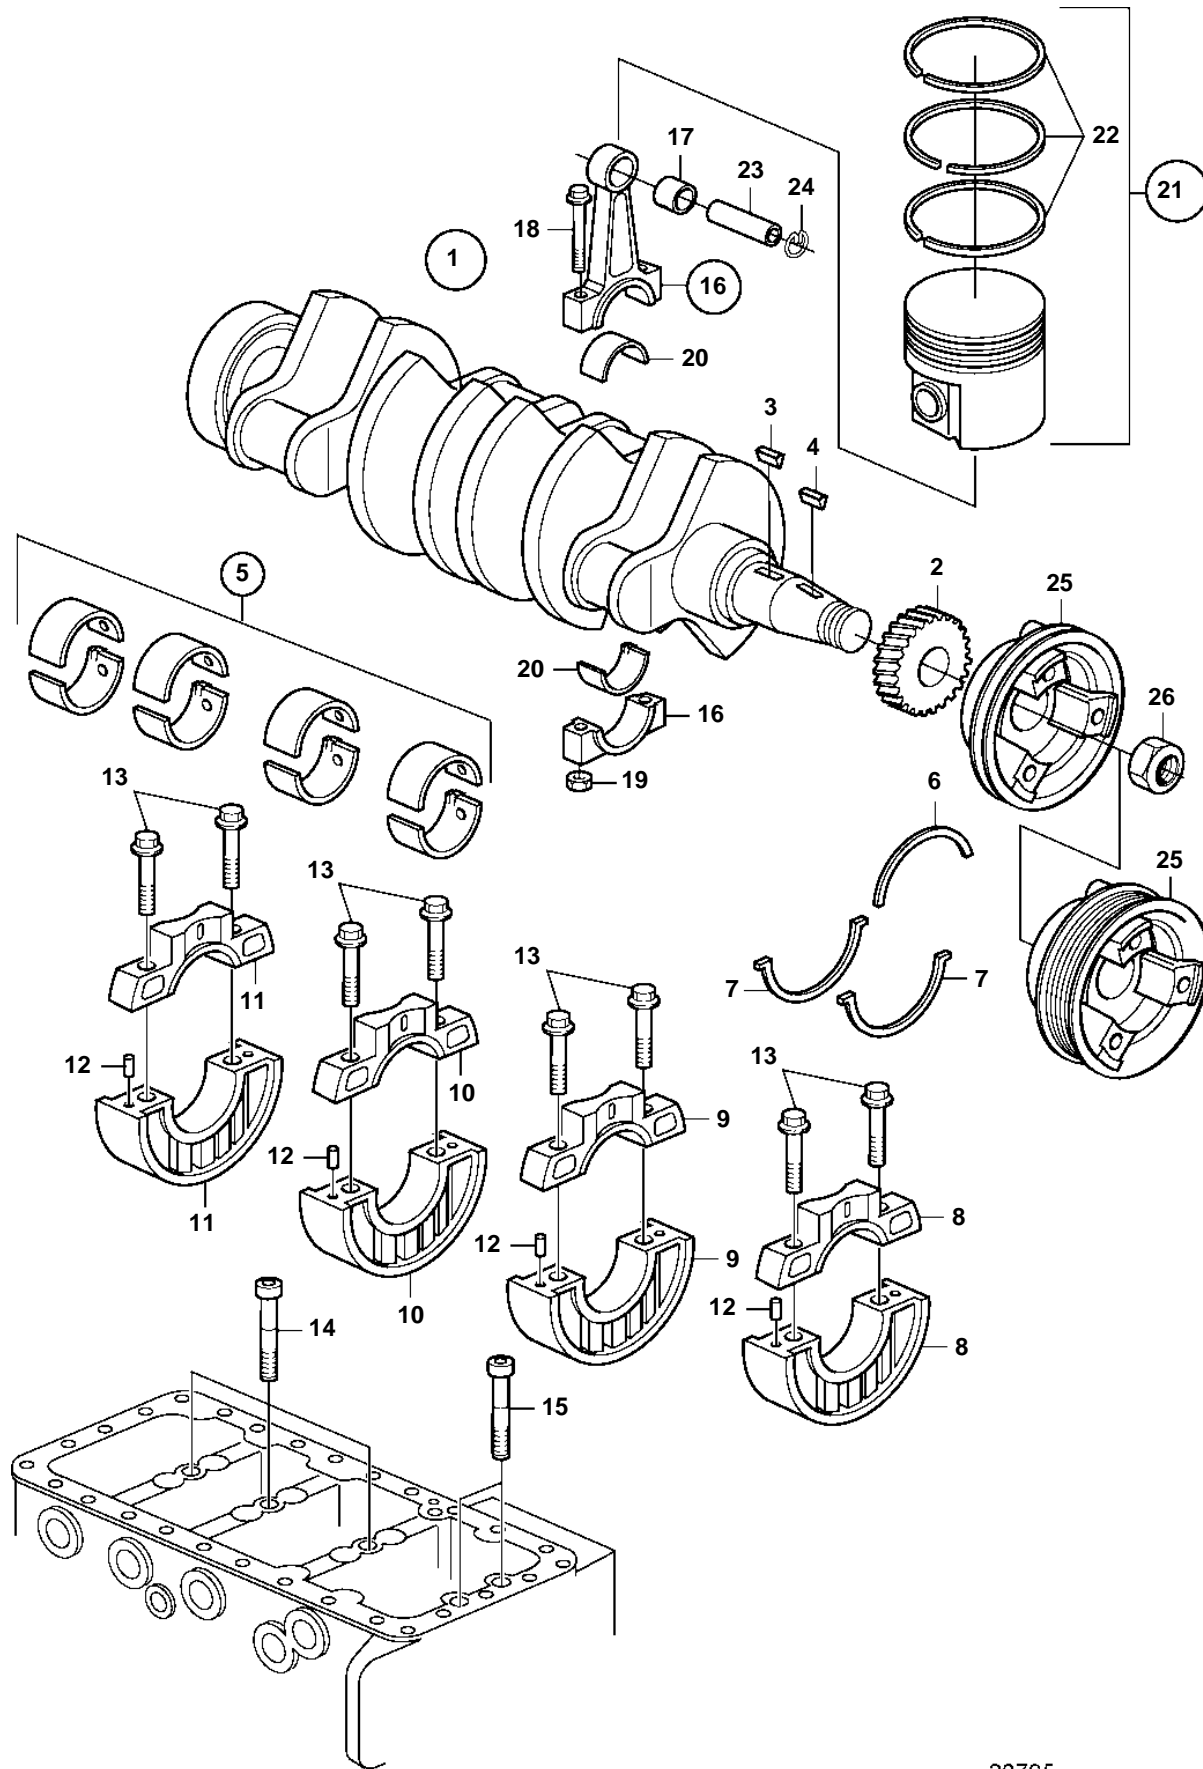

D2-55A, D2-55B, D2-55C

20795

D2-55A, D2-55B, D2-55C

REF	PART NO.	QTY	DESCRIPTION
1	3583549	1	Crankshaft
2	3580532	1	• Gear
3	861969	1	• Woodruff key
4	861934	1	• Key
5	877387	1	Main bearing kit
6	3583674	1	Thrust washer, upper
7	3580543	2	Thrust washer, lower
8		1	Retainer
9		1	Retainer
10		1	Retainer
11		1	Retainer
12		4	Pin
13	965221	8	Flange screw
14	965188	3	Screw
15	3583673	2	Screw
16	3583683	4	Connecting rod
17	3580553	4	• Bushing
18	3580554	8	• Screw
19	3580555	8	• Nut
20	877388	4	Rod bearing
21	3583692	4	Piston kit
22	3583693	4	• Piston ring kit
23	3580550	4	Piston pin
24	3580551	8	Lock ring
25	3583685	1	Pulley
	3584084	1	Pulley
26	3580563	1	Nut