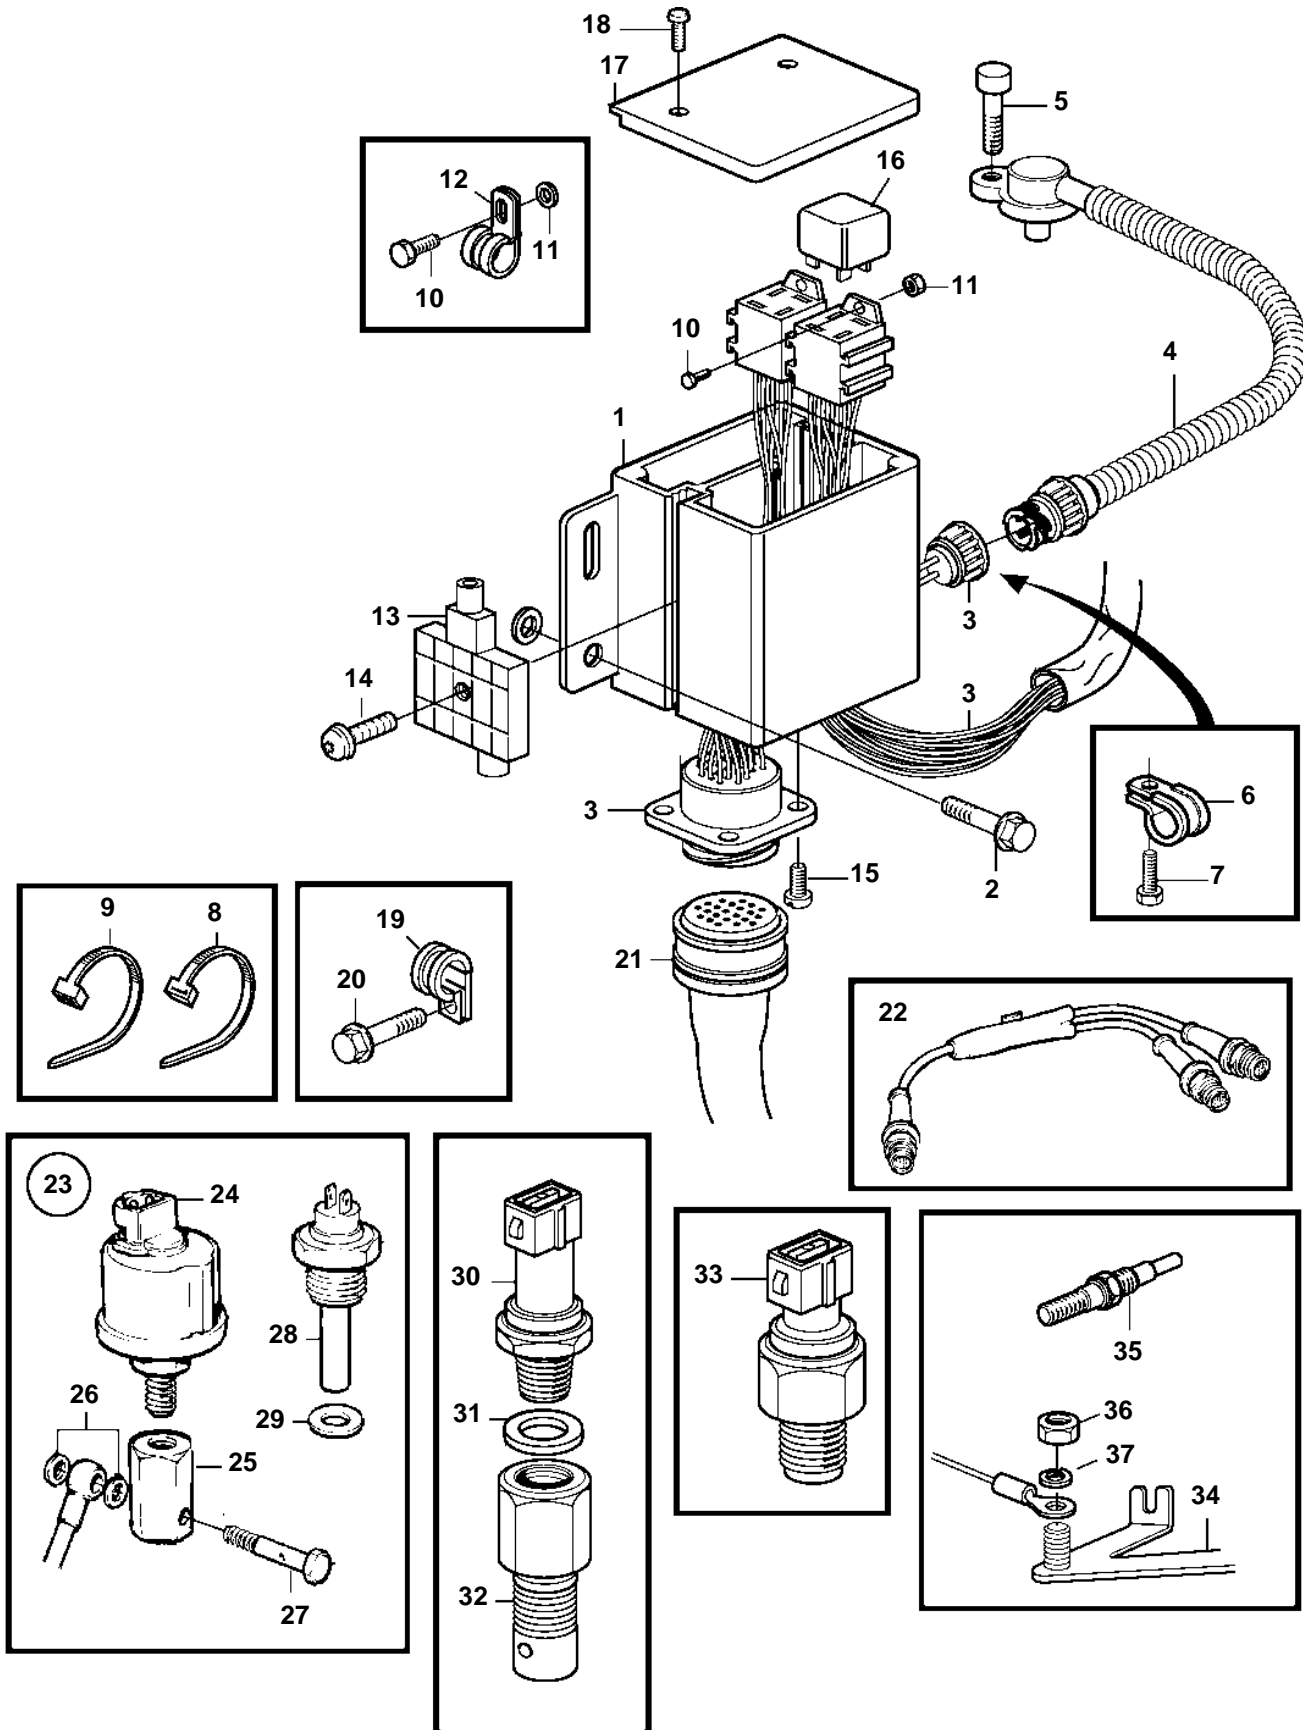

D2-55A, D2-55B

18962

D2-55A, D2-55B

REF	PART NO.	QTY	DESCRIPTION	NOTES
1	861648	1	Electrical distribut	
2	3580269	2	Screw	
3	874442	1	Wiring harness	
4	3944124	1	Sender	
5	963684	1	Screw	
6	968476	1	Flange screw	
7	952639	1	Clamp	
8	948211	1	Strip clamp	L=170mm
9	948616	1	Strip clamp	L=375mm
10	948663	3	Screw	
11	955780	3	Nut	
12	952627	1	Clamp	
13	873566	1	Fuse box	
14	955142	1	Screw	
15	955119	4	Screw	
16	873765	2	Relay	
17	861681	1	Cover	
18	955142	2	Screw	
19	947191	1	Clamp	For cabel to glow plug
20	947107	1	Flange screw	
21	846648	1	Extension cable	L=3.0m
	846649	1	Extension cable	L=5.0m
	846650	1	Extension cable	L=7.0m
	873838	1	Extension cable	L=9.0m
	873839	1	Extension cable	L=11.0m
22	1140598	1	Y-koppling	For double steering positions.
23	873569	1	Sensor kit	
24	366906	1	• Pressure sensor	
25	861388	1	• Adapter	
26	947620	3	• Gasket	
27	861389	1	• Hollow screw	
28	827151	1	• Temperature sensor	
29	11998	1	• Gasket	
30	3583569	1	Temperature sensor	
31	11992	2	Gasket	
32	3583575	1	Hollow screw	
33	3583570	1	Pressure monitor	
34	3583571	1	Current bar	
35	3583025	4	Glow plug	
36		1	Nut	
37		1	Washer	