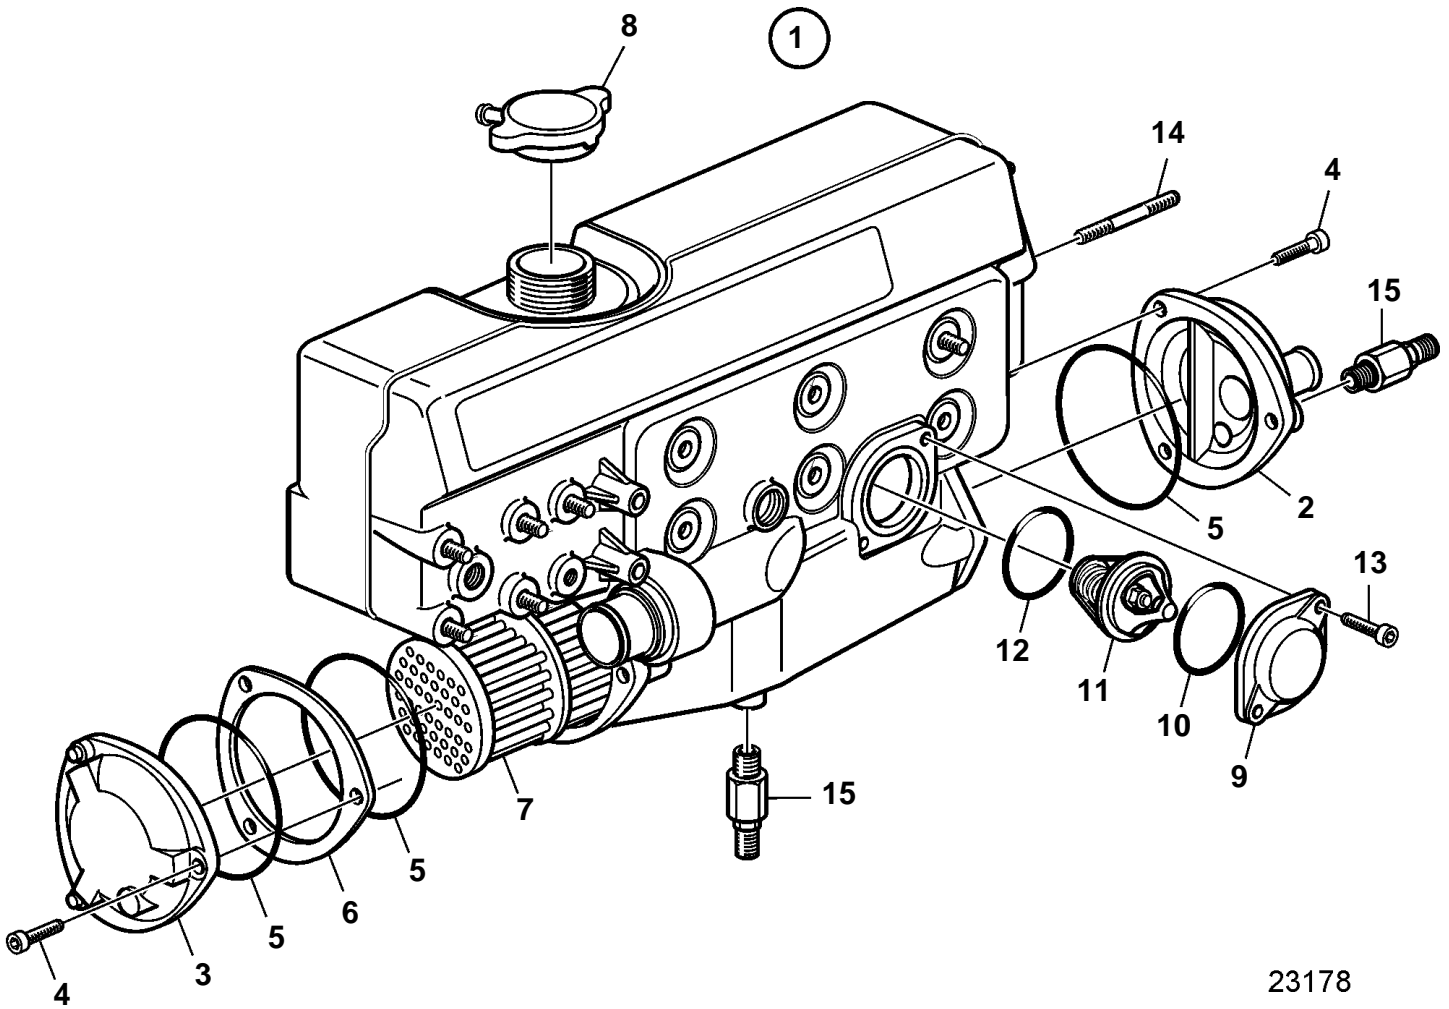

D2-55C

23178

## D2-55C

REF	PART NO.	QTY	DESCRIPTION	SEE SEC.	NOTES
1	3584094	1	Heat exchanger		REPLACED BY 3808561
	3808561	1	Heat exchanger		
				9867	
2	888628	1	· Cover		
3	888627	1	· Cover		
4	3838337	6	· Screw		
5	3581070	3	· O-ring		
6	3580870	1	· Washer		
7	888626	1	· Radiator		
8	888625	1	· Cap		
9	888622	1	· Cover		
10	3583830	1	· O-ring		
11	888624	1	· Thermostat		
12	3586514	1	· O-ring		
13	959222	2	· Screw		
14	3584203	4	· Stud		
15	949918	3	Drain cock		