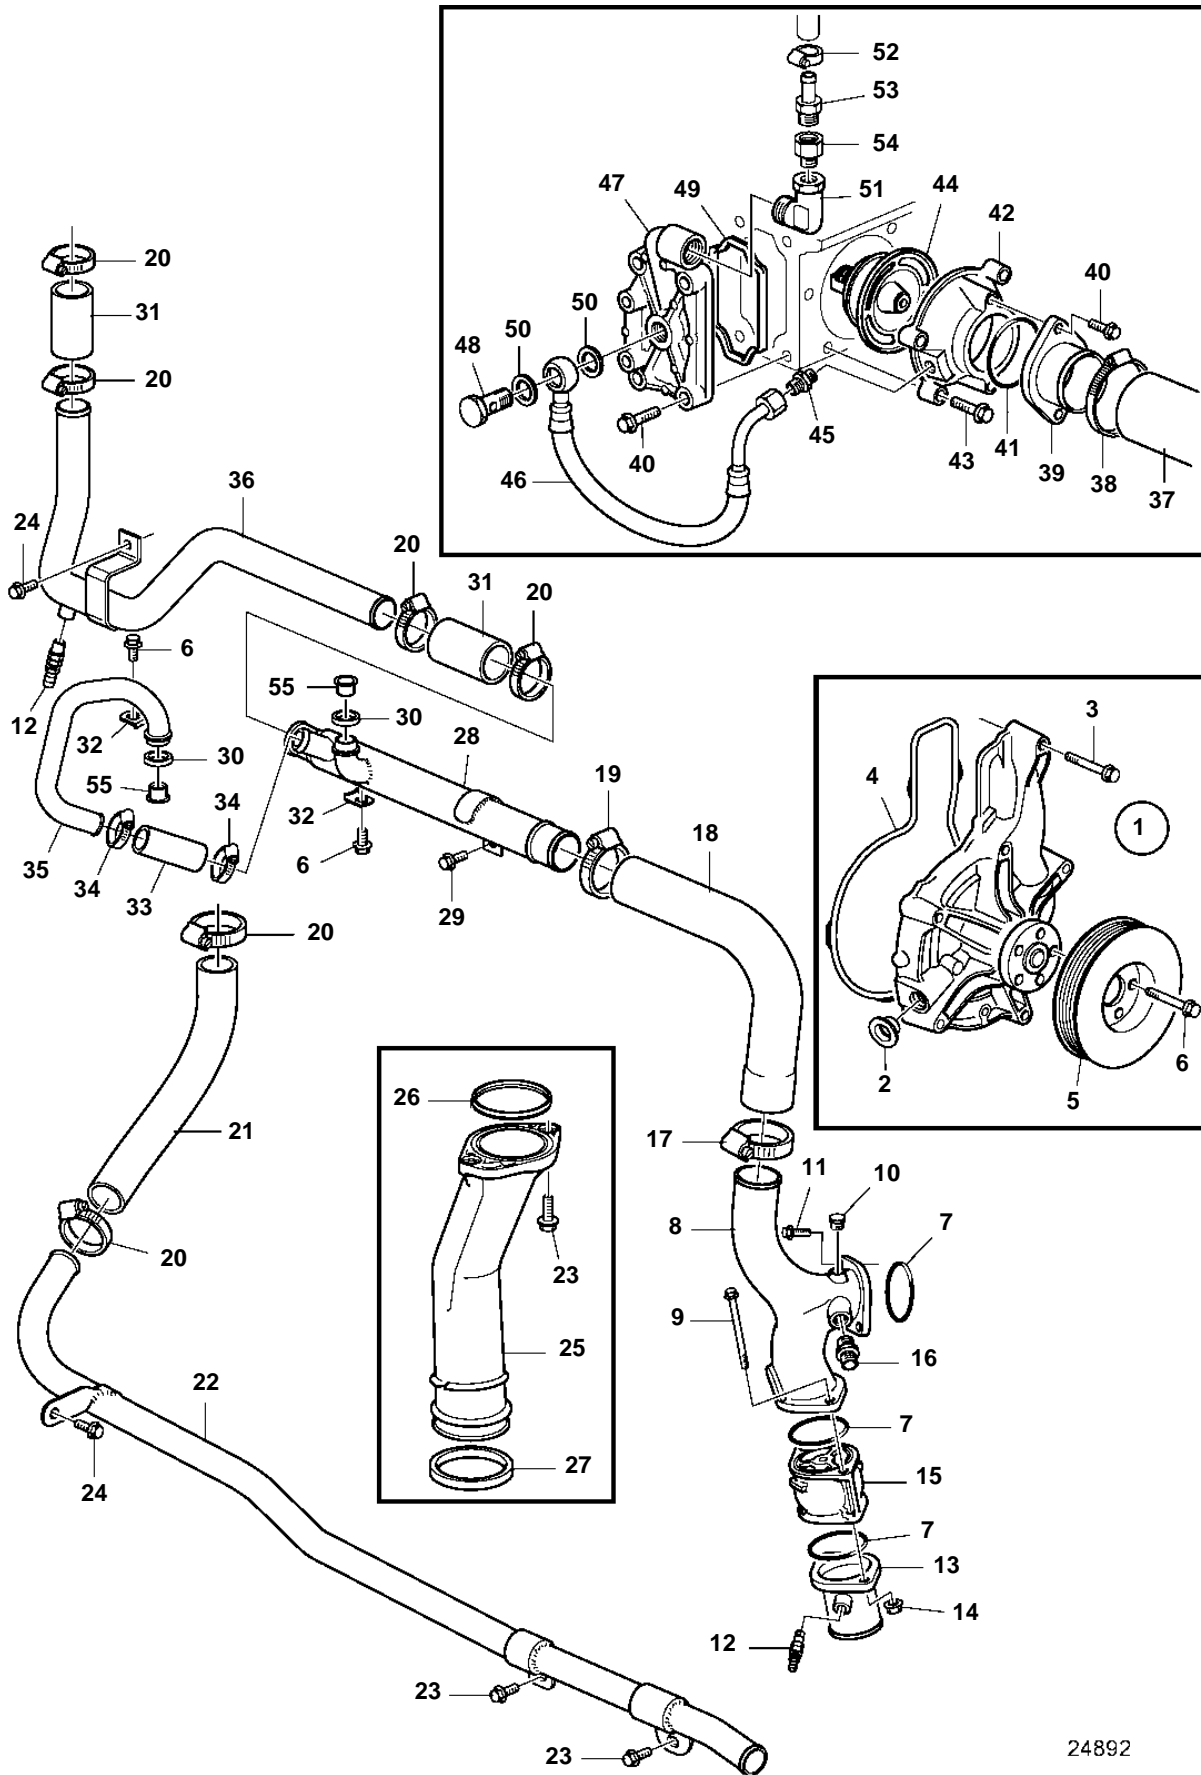

D16C-A MG RC

D16C-A MG RC

REF	PART NO.	QTY	DESCRIPTION
1	20744939	1	Pump unit
	3801102	1	Coolant pump, exch, exch
	3801102	1	Coolant pump, exch
2	842235	1	· Cardboard tube
3	965216	6	Flange screw
4	8131097	1	Sealing ring
5	20538853	1	Pulley
6	947107	7	Flange screw
7	975675	3	O-ring
8	3593608	1	Coolant pipe
9	965184	2	Flange screw
10	981749	1	Plug
11	945444	2	Flange screw
12	949918	2	Shut-off cock
13	3594793	1	Hose connection
14	945408	2	Flange nut
15	3884724	1	Overflow valve
16	479974	1	Nipple
17	961670	1	Hose clamp
18	3593666	1	Hose
19	943476	1	Hose clamp
20	961669	6	Hose clamp
21	3594018	1	Hose
22	3594024	1	Coolant pipe
23	946173	4	Flange screw
24	946440	2	Flange screw
25	20823005	1	Connection pipe
26	20818346	1	Gasket
27	20799996	1	Sealing ring
28	3807119	1	Water pipe
29	946440	1	Flange screw
30	1547252	2	Sealing ring
31	3808196	1	Hose
32	1546531	2	Lock brace
33	3808198	1	Hose
34	961666	2	Hose clamp
35	3807254	1	Coolant pipe
36	3841239	1	Water pipe
37	3589216	1	Hose
38	943480	2	Hose clamp
39	3943401	1	Coolant pipe
40	945444	6	Flange screw
41	975675	1	O-ring
42	3842431	1	Cover
43	946671	4	Flange screw
44	20560252	1	Thermostat
45		1	Nipple
46	40005069	1	Hose
47	20882847	1	Cover
48	190713	1	Hollow screw
49	8131154	1	Sealing ring
50	20852765	2	Sealing ring
51	979784	1	Elbow nipple
52	961663	1	Hose clamp
53	992325	1	Nipple
54	966458	1	Reduction nipple
55	21155339	2	Sleeve