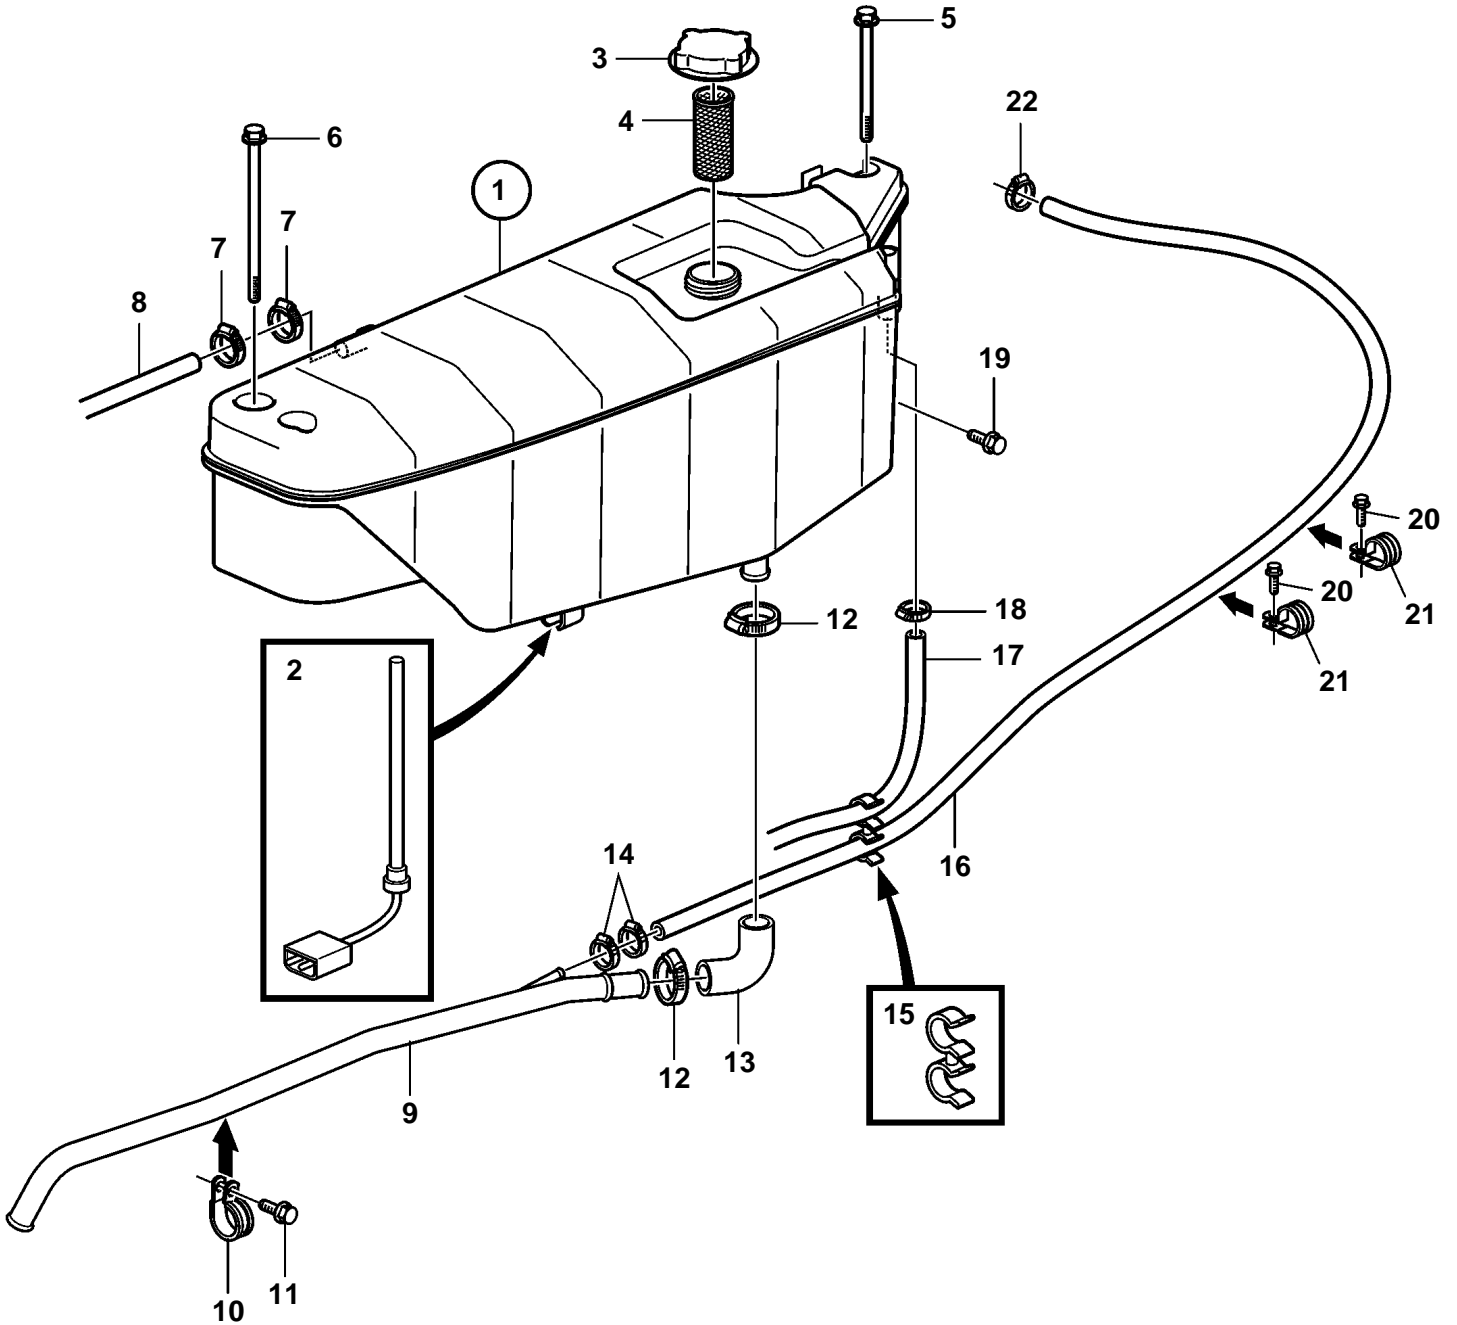

D16C-A MG

23224

D16C-A MG

REF	PART NO.	QTY	DESCRIPTION	SEE SEC.	NOTES
1	3885197	1	Expansion tank		
2		1	• Level sensor	21308	
3	1674083	1	• Pressure cap		
4	21397682	1	Pipe		
5	968842	2	Flange screw		
6	968893	2	Flange screw		
7	961663	2	Hose clamp		
8	943367	1	Rubber hose		L=750mm
9	3807108	1	Water pipe		
10	945081	1	Clamp		
11	946440	1	Flange screw		
12	961666	2	Hose clamp		
13	3807104	1	Rubber hose		
14	961663	2	Hose clamp		
15	981857	1	Retainer		
16	943366	1	Rubber hose		L=1400mm
17	943367	1	Rubber hose		L=1000mm
18	961663	1	Hose clamp		
19	946440	1	Flange screw		
20	946440	2	Flange screw		
21	949747	2	Clamp		
22	943471	1	Hose clamp		