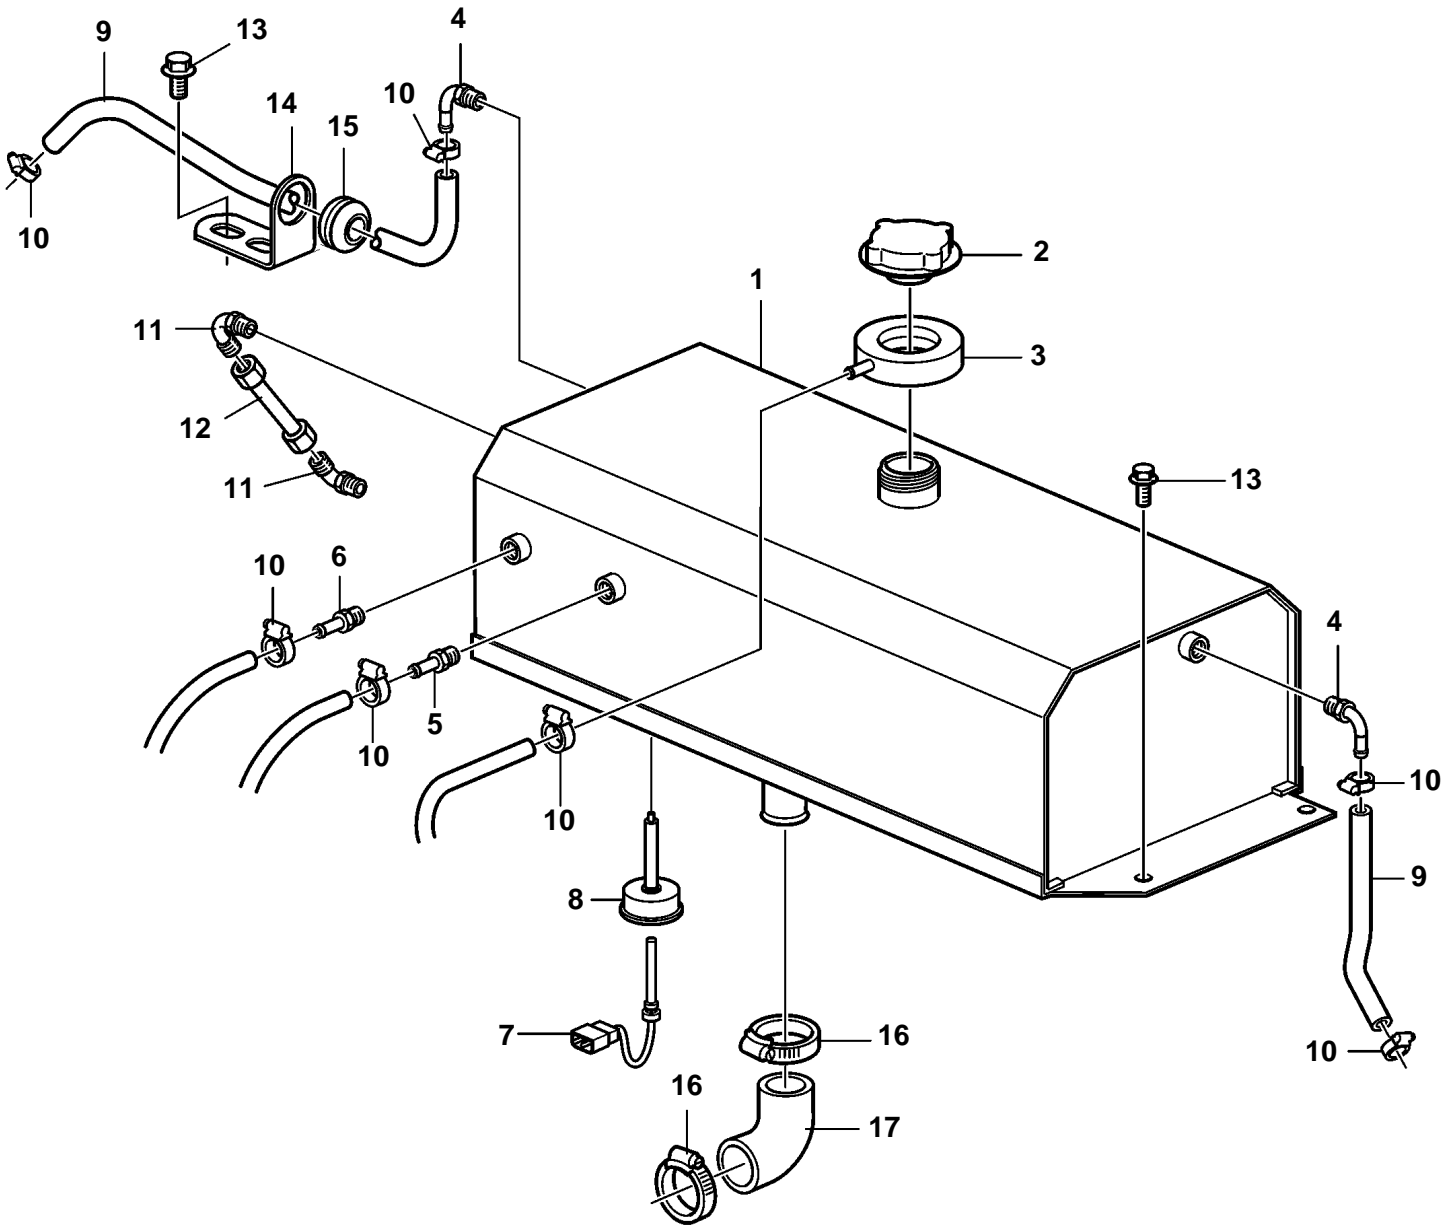

D16C-A MG RC

24122

## D16C-A MG RC

REF	PART NO.	QTY	DESCRIPTION
1	3848324	1	Expansion tank
2	1674083	1	Pressure cap
3	3828863	1	Rubber collar
4	3595097	2	Elbow nipple
5	3595088	1	Hose nipple
6	3595087	1	Hose nipple
7	8140024	1	Sensor
8	3886515	1	Socket
9	943366	X	Rubber hose
10	943471	8	Hose clamp
11	3595098	2	Elbow nipple
12	3594083	1	Pipe
13	946440	6	Flange screw
14		1	Bracket
15		1	Hose retainer
16	943477	2	Hose clamp
17	3883208	1	Hose