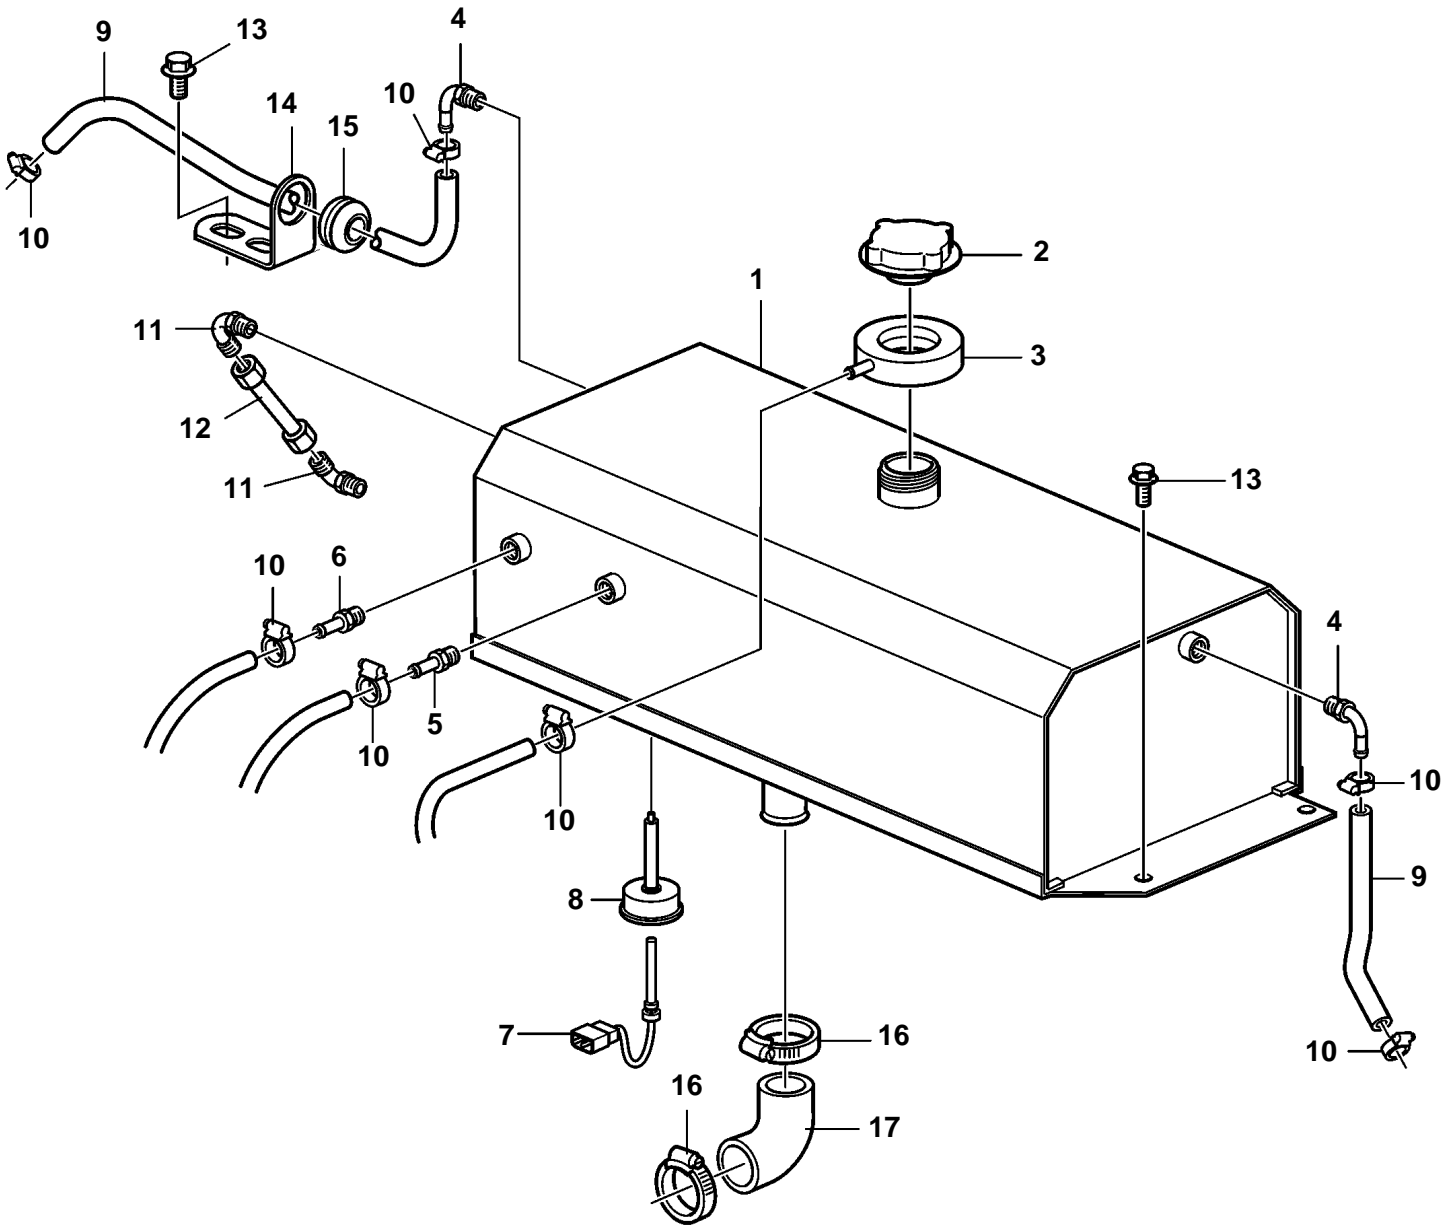

D16C-A MG RC

24122

D16C-A MG RC

REF	PART NO.	QTY	DESCRIPTION
1	3848324	1	Expansion tank
2	1674083	1	Pressure cap
3	3828863	1	Rubber collar
4	3595097	2	Elbow nipple
5	3595088	1	Hose nipple
6	3595087	1	Hose nipple
7	8140024	1	Sensor
8	3886515	1	Socket
9	943366	X	Rubber hose
10	943471	8	Hose clamp
11	3595098	2	Elbow nipple
12	3594083	1	Pipe
13	946440	6	Flange screw
14		1	Bracket
15		1	Hose retainer
16	943477	2	Hose clamp
17	3883208	1	Hose