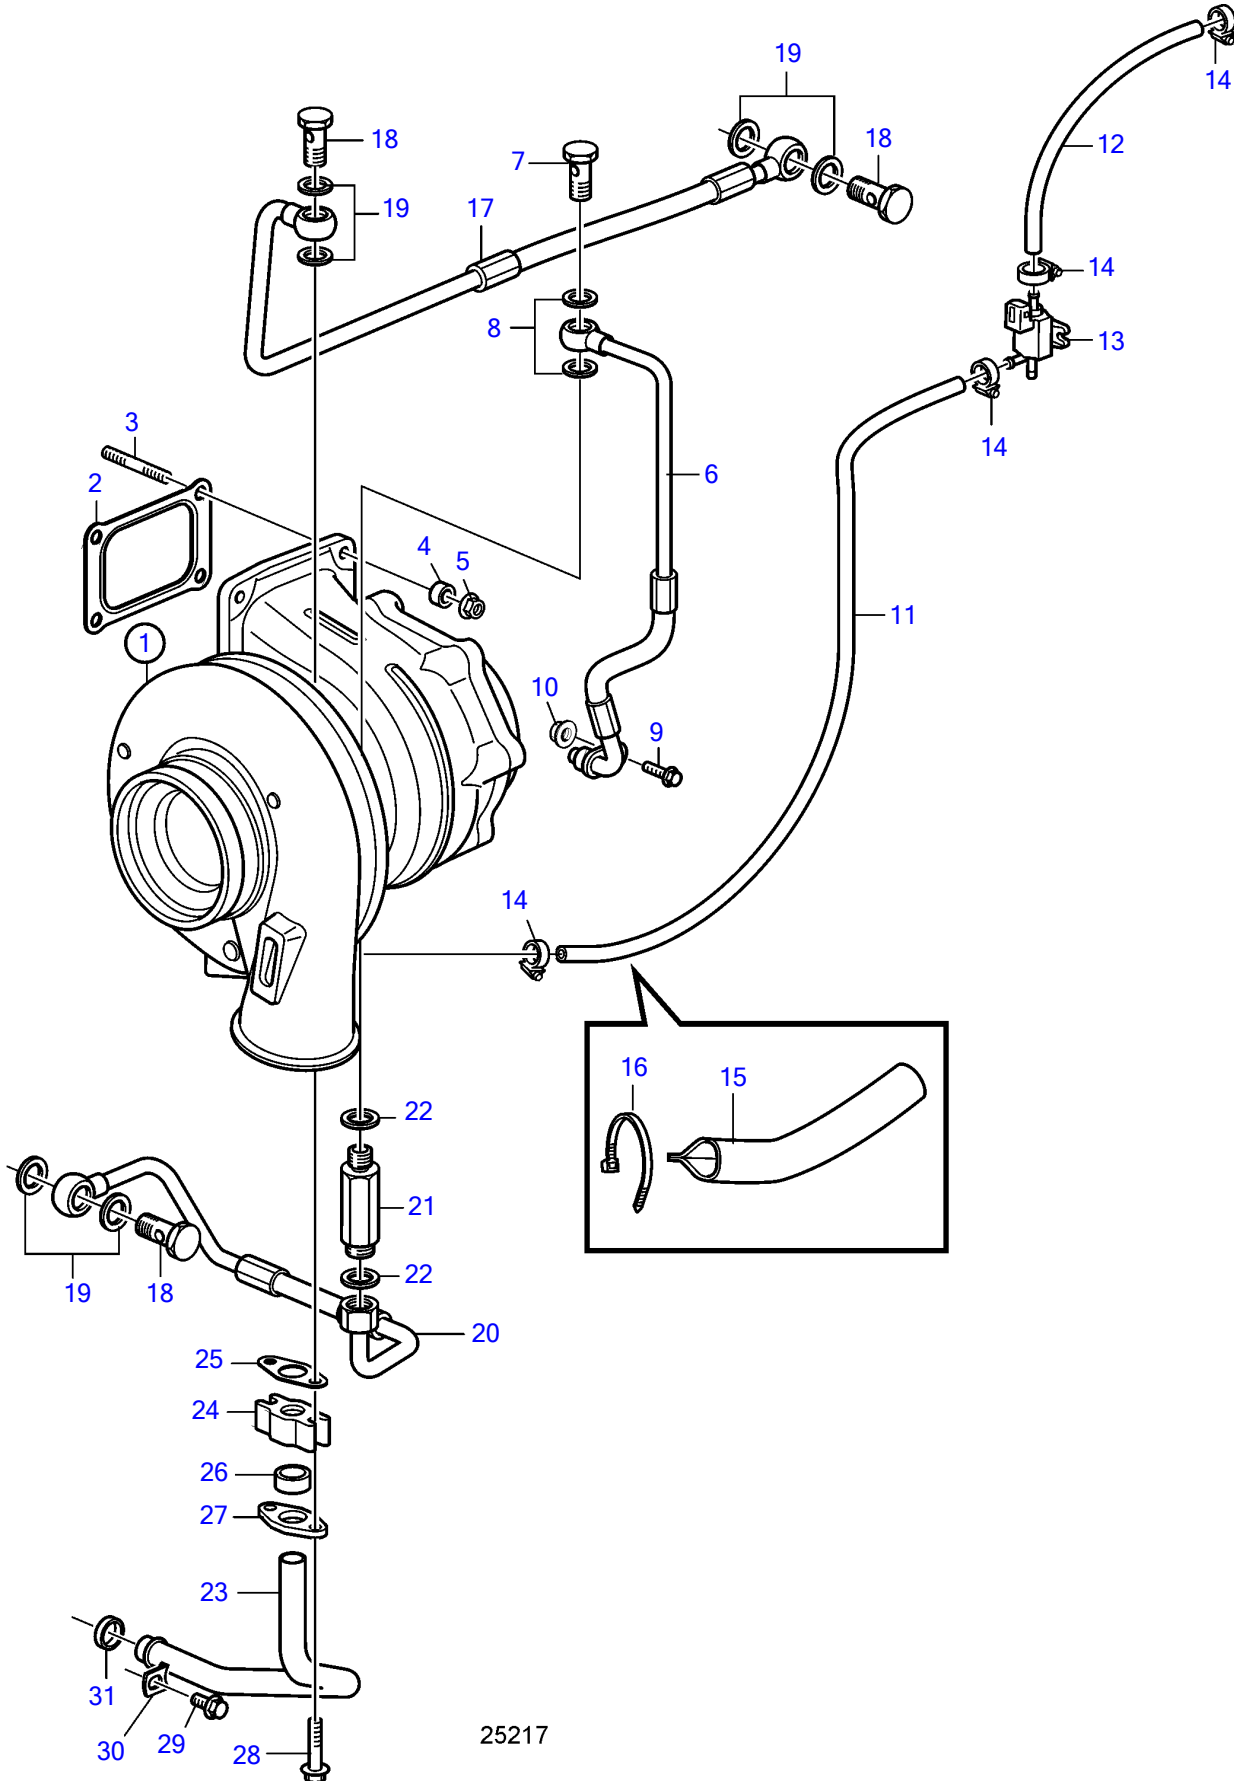

D13B-B MP, D13B-D MP

D13B-B MP, D13B-D MP

REF	PART NO.	QTY	DESCRIPTION	NOTES
1	3801374	1	Turbocharger	
2	21514422	1	Gasket	
3	993806	4	Stud	
4	994905	4	Spacer sleeve	
5	994628	4	Flange nut	
6	21160750	1	Pressure hose	
7	190714	1	Hollow screw	
8	976931	2	Gasket	
9	949853	1	Flange screw	
10	20526428	1	Sealing ring	
11	1266870	X	Fuel hose	L=720mm
12	1266870	X	Fuel hose	L=280mm
13	3819161	3	Solenoid valve	
14	975269	4	Hose clamp	
15	20711293	1	Tube	
16	862832	X	Cable tie	
17	21408944	1	Cooling hose	
18	941686	3	Hollow screw	
19	20852765	6	Sealing ring	
20	21349016	1	Cooling hose	
21	21392863	1	Adapter	
22	968559	2	• O-ring	
23	21135696	1	Oil return pipe	
24	8148729	1	Connector	
25	470993	1	Gasket	
26	469601	1	Sealing ring	
27	469543	1	Flange	
28	947760	2	Flange screw	
29	946440	1	Flange screw	
30	1546531	1	Lock brace	
31	1547255	1	Sealing ring	