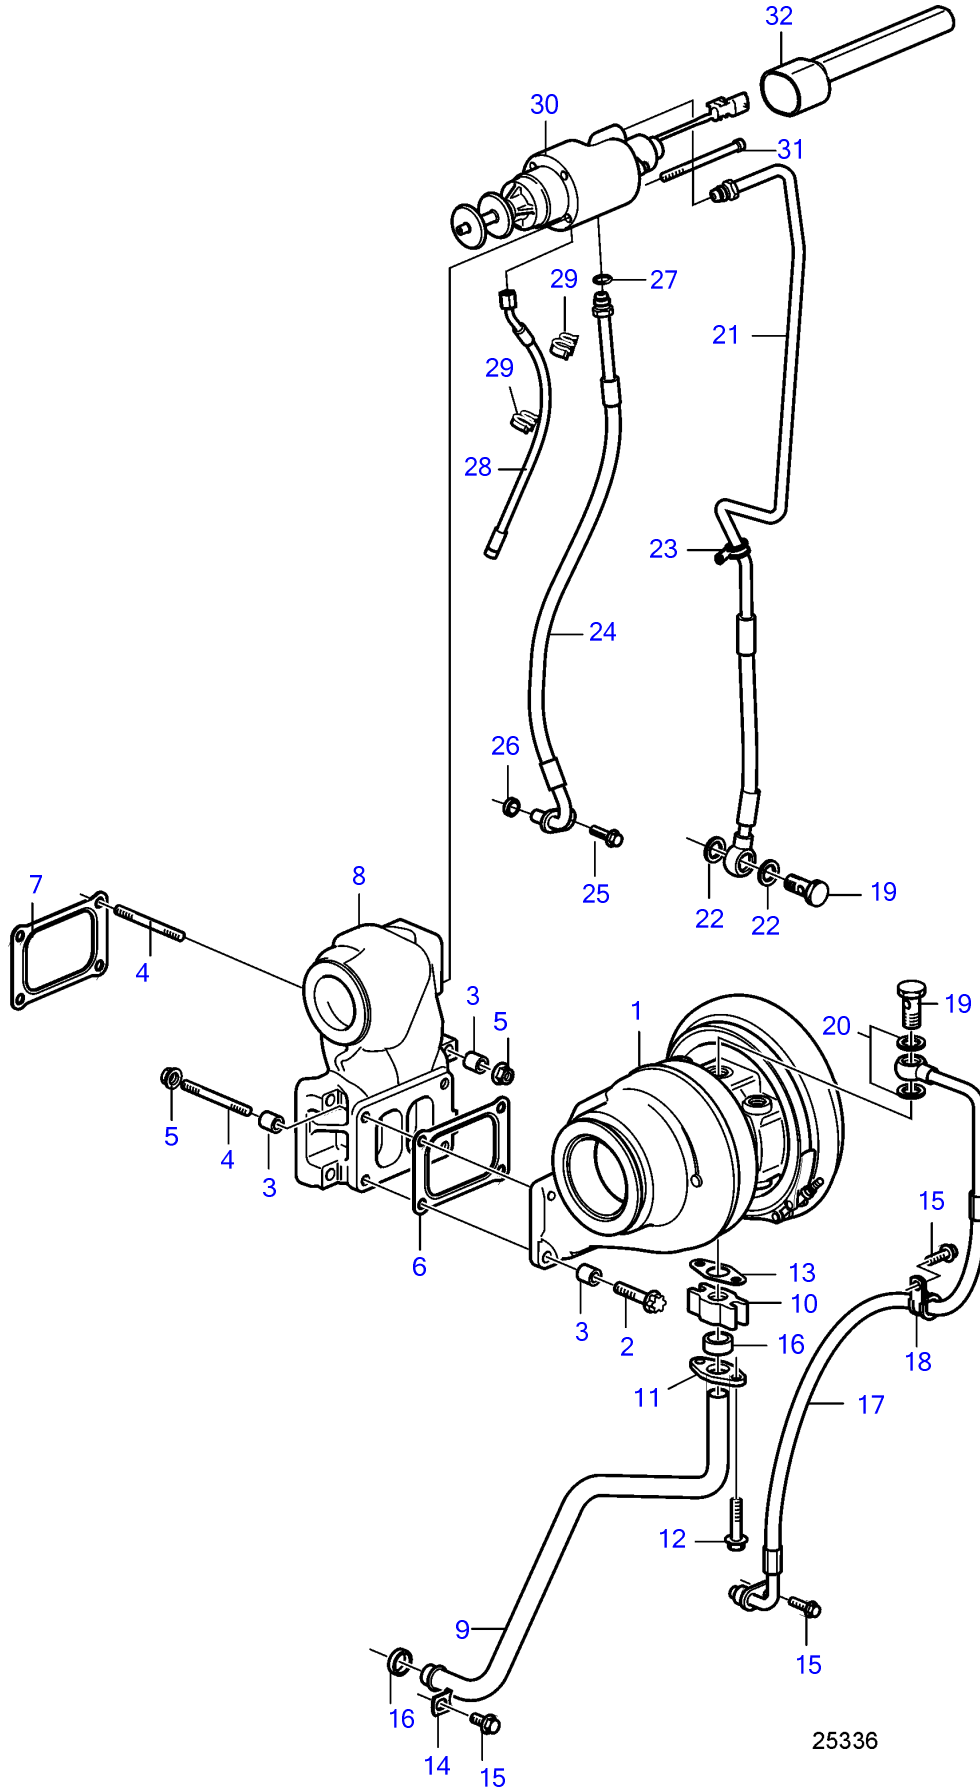

D13B-C MP, D13B-G MP

## D13B-C MP, D13B-G MP

REF	PART NO.	QTY	DESCRIPTION	NOTES
1	3801420	1	Turbocharger • parts not sold separately	
2	994623	2	Six point screw	
3	994627	8	Spacer sleeve	
4	994007	6	Stud	
5	994628	6	Flange nut	
6	21514427	1	Gasket	
7	21514422	1	Gasket	
8	21280018	1	Valve housing	
9	21321081	1	Oil return pipe	
10	8148729	1	Connector	
11	469543	1	Flange	
12	947760	2	Flange screw	
13	470993	1	Gasket	
14	1546531	1	Lock brace	
15	946440	3	Flange screw	
16	469601	1	Sealing ring	
17	3889668	1	Pressure hose	
18	952629	1	Clamp	
19	190714	1	Hollow screw	
20	11998	2	Gasket	
21	3889673	1	Oil return pipe	
22	976931	2	Gasket	
23	949746	1	Clamp	
24	21349349	1	Oil hose	
25	949853	1	Flange screw	
26	20526428	1	Sealing ring	
27	976971	1	O-ring	
28	21310830	1	Drain pipe	
29	3545508	2	Retainer	
30	21488173	1	By-pass valve	Replaced by 21449708
	21449708	1	By-pass valve	
31		4	• Screw	
32	21253174	1	Tube	