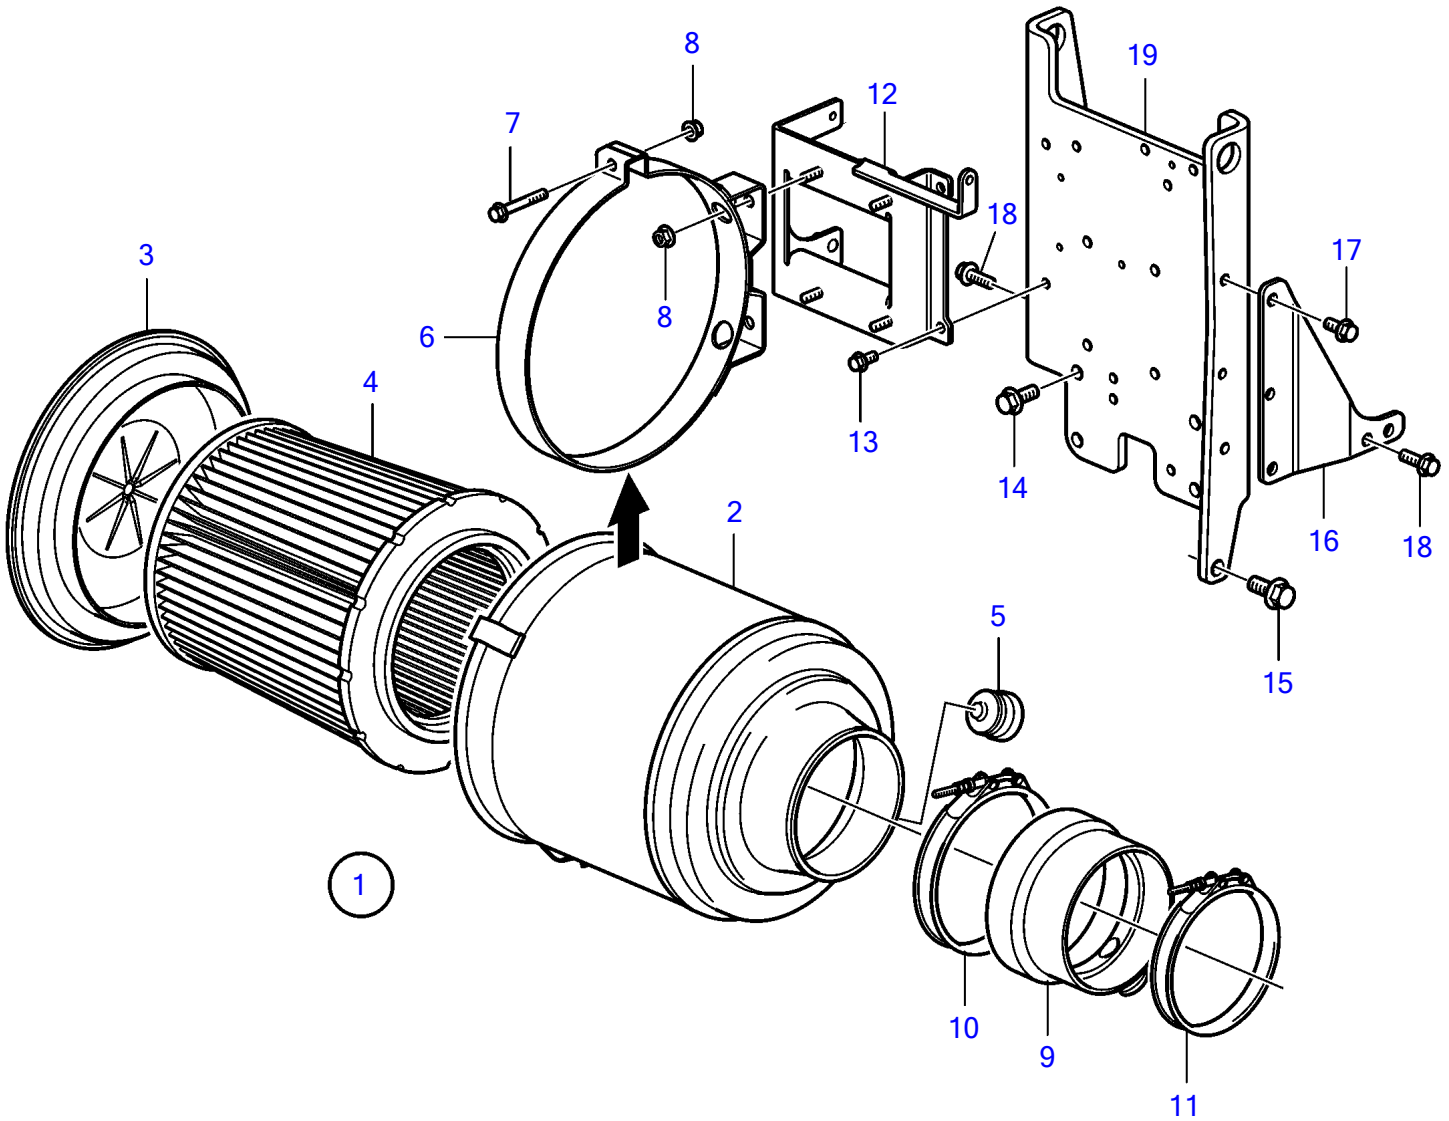

D13B-A MP, D13B-C MP, D13B-G MP, D13B-H MP

24862

D13B-A MP, D13B-C MP, D13B-G MP, D13B-H MP

REF	PART NO.	QTY	DESCRIPTION
1	21194172	1	Air filter
2		1	• Filter housing
3		1	• Cardboard tube
4	21196919	1	• Air filter insert
5	3828765	1	• Pressure drop indica
6	21194368	1	Mounting strap
7	965216	1	Flange screw
8	945408	2	Flange nut
9	21254093	1	Rubber collar
10	1674223	1	Hose clamp
11	1544736	1	Hose clamp
12	21184837	1	Bracket
13	946440	2	Flange screw
14	965191	4	Flange screw
15	966356	1	Flange screw
16		1	Stay, bracket
17	946441	2	Flange screw
18	946472	4	Flange screw
19		1	Lift iron