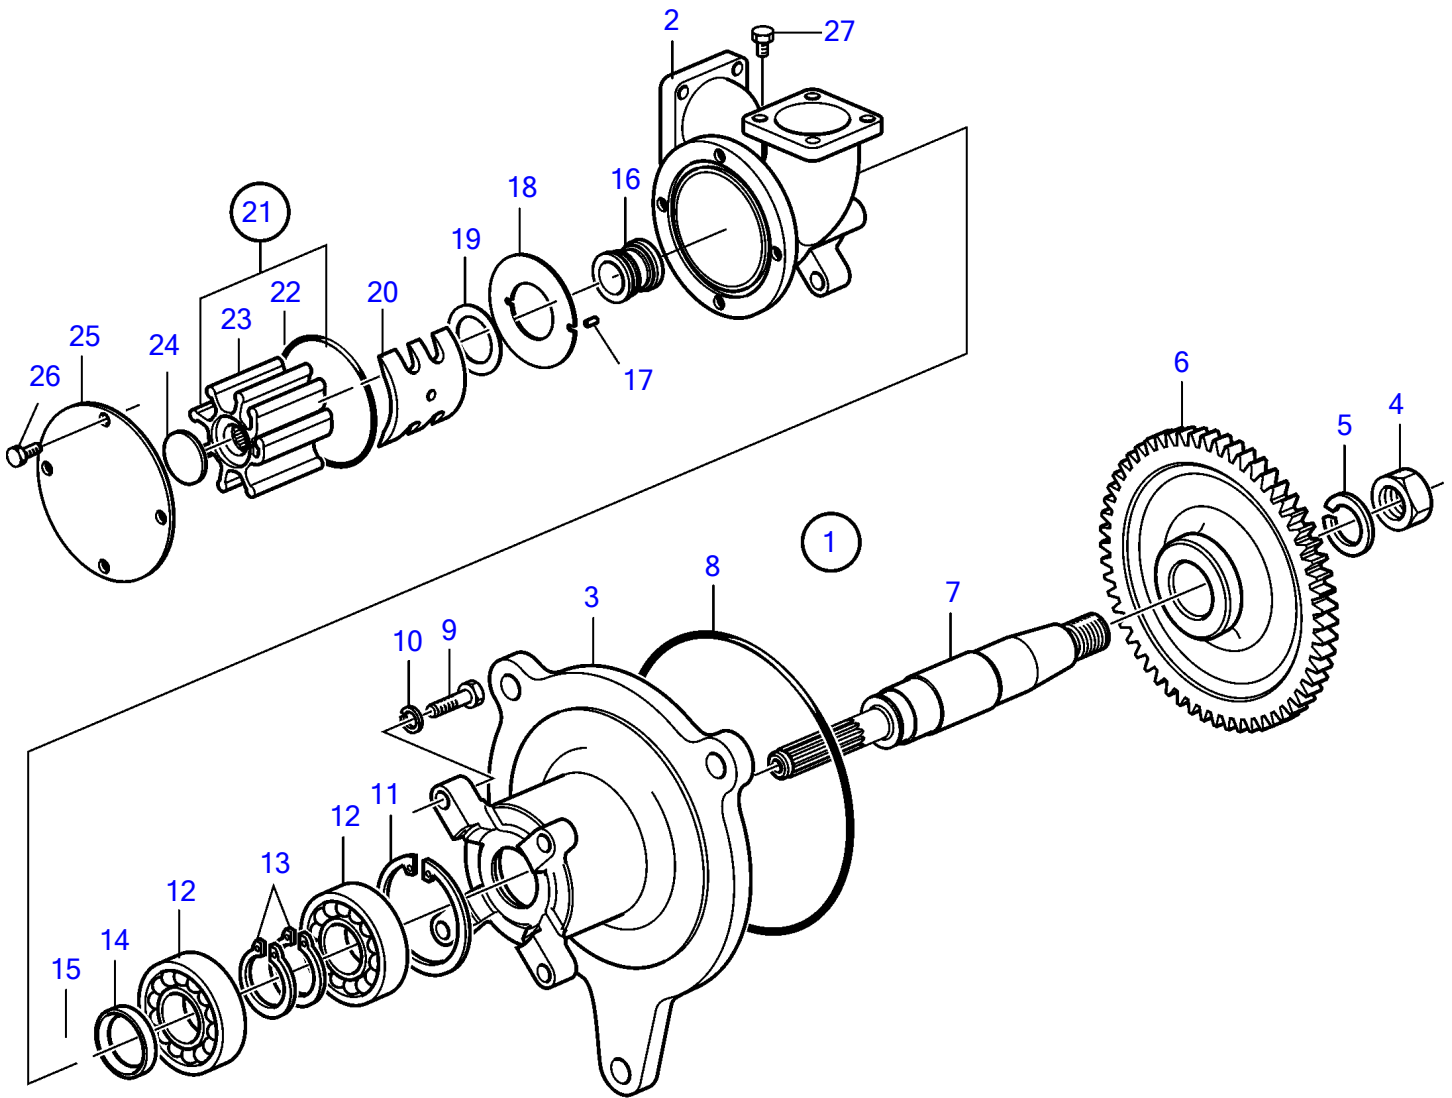

D13B-A MP, D13B-B MP, D13B-C MP, D13B-D MP, D13B-G MP, D13B-H MP

24912

D13B-A MP, D13B-B MP, D13B-C MP, D13B-D MP, D13B-G MP, D13B-H MP

REF	PART NO.	QTY	DESCRIPTION
1	3886848	1	Sea water pump
2		1	Housing
3		1	Bearing housing, bearing
4	3587886	1	Hexagon nut
5	941914	1	Spring washer
6	8131848	1	Gear
7	21165584	1	Shaft
8	992065	1	O-ring
9	940135	4	Hexagon screw
10	941907	4	Spring washer
11	825735	1	Lock ring
12	11013	2	Ball bearing
13	847230	2	Lock ring
14	3587882	1	Sealing
15	812964	1	Deflector ring
16	3829315	1	Sealing ring
17	3817937	1	Pivot pin
18	826230	1	Wear washer
19	3829449	1	Washer
20	3830661	1	Cam
21	3830459	1	Repair kit, impeller
22	3830664	1	• O-ring
23		1	• Impeller
24	812966	1	• Spline seal
25	21166304	1	End cover
26	3583605	5	Hexagon screw
27	3830665	1	Hexagon screw