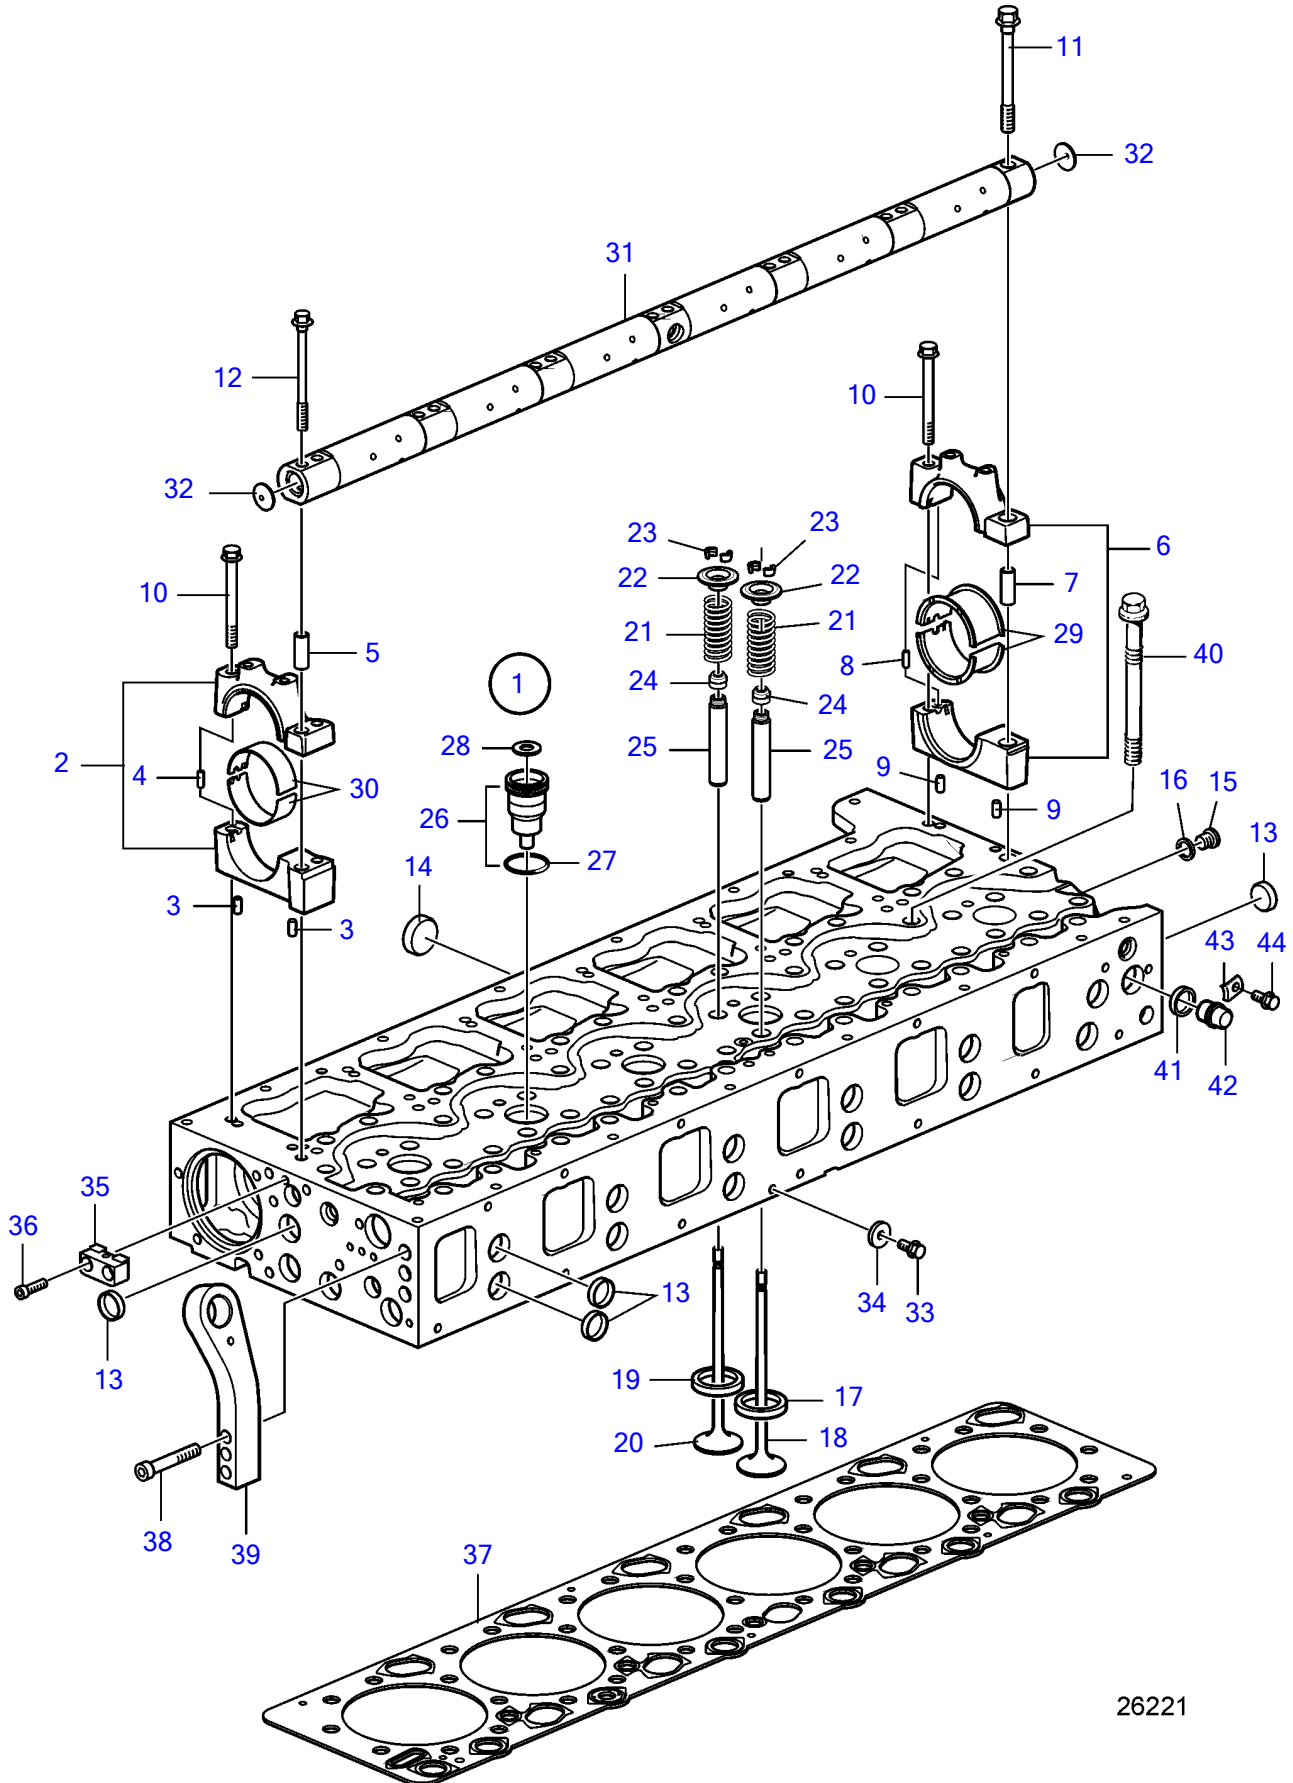

D13B-F MG

26221

D13B-F MG

REF	PART NO.	QTY	DESCRIPTION	NOTES
1	3801375	1	Cylinder head	
2		6	• Bearing housing, front	Bearing housing 1-6
3	950562	2	• • Pin	
4	950542	1	• • Pin	
5		1	• • Pivot pin	
6		1	• Bearing housing, rear	
7		1	• • Pivot pin	
8	950542	1	• • Pin	
9	950562	2	• • Pin	
10	975105	7	• Flange screw	M10x100mm
11	20412482	1	• Flange screw	M14x100mm
12	20537512	12	• Flange screw	M10x120mm
13	24426721	20	• Expansion plug	D=20mm
14	24426722	5	• Expansion plug	D=40mm
15	966143	1	• Plug	
16	11996	1	• Gasket	
17	20530103	12	• Valve seat, exhaust	Replaced by valve seat 20541405
	20541405	12	• Valve seat	
18	20768519	12	• Exhaust valve	
19	20740804	12	• Valve seat, intake	
20	20740798	12	• Inlet valve	
21	21310068	24	• Valve spring	
22	20510743	24	• Valve spring washer	
23	20510747	48	• Valve cotter	
24	20864662	12	• Valve seal	
25	20904074	24	• Valve guide	
26	21274700	6	• Injector sleeve	
27	20536487	1	• • O-ring	
28	21261987	1	• • Washer	
29	20756108	1	Camshaft bearing kit	
30	20999623	6	Camshaft bearing kit	
31	20510623	1	Rocker arm shaft	
32	955096	2	• Expansion plug	
33	944926	1	Flange screw	
34	945583	1	Washer	
35		1	Bracket	
36	959220	2	Hex. socket screw	
37	20513037	1	Cylinder head gasket	
38		3	Hex. socket screw	
39		1	Lifting eye	
40	21345131	38	Screw	
41	1547252	1	Sealing ring	
42	20845995	1	Plug	
43	1546531	1	Lock brace	
44	984732	1	Flange screw