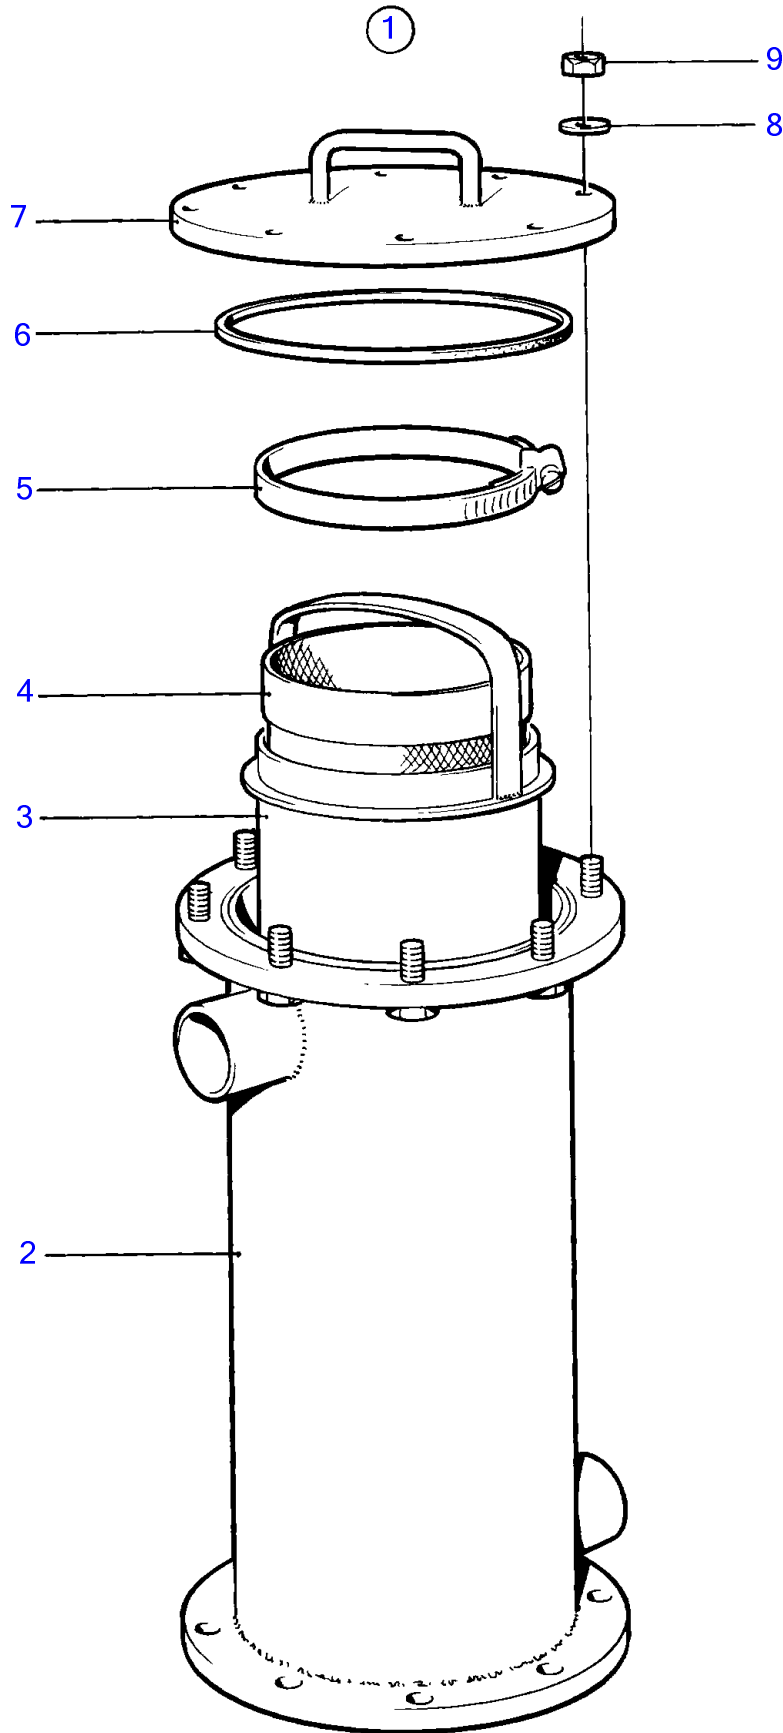

D13B-F MG

5552

D13B-F MG

REF	PART NO.	QTY	DESCRIPTION	NOTES
1	843957	1	Sea water filter	
2	(843958)	1	• Filter housing	Obsolete part
3	(843959)	1	• Filter basket	Obsolete part
4	843971	1	• Filter bag	
5	949000	1	• Hose clamp	
6	925287	1	• O-ring	
7	(843960)	1	• Cover	Obsolete part
8	955900	8	• Washer	
9	955785	8	• Hexagon nut	