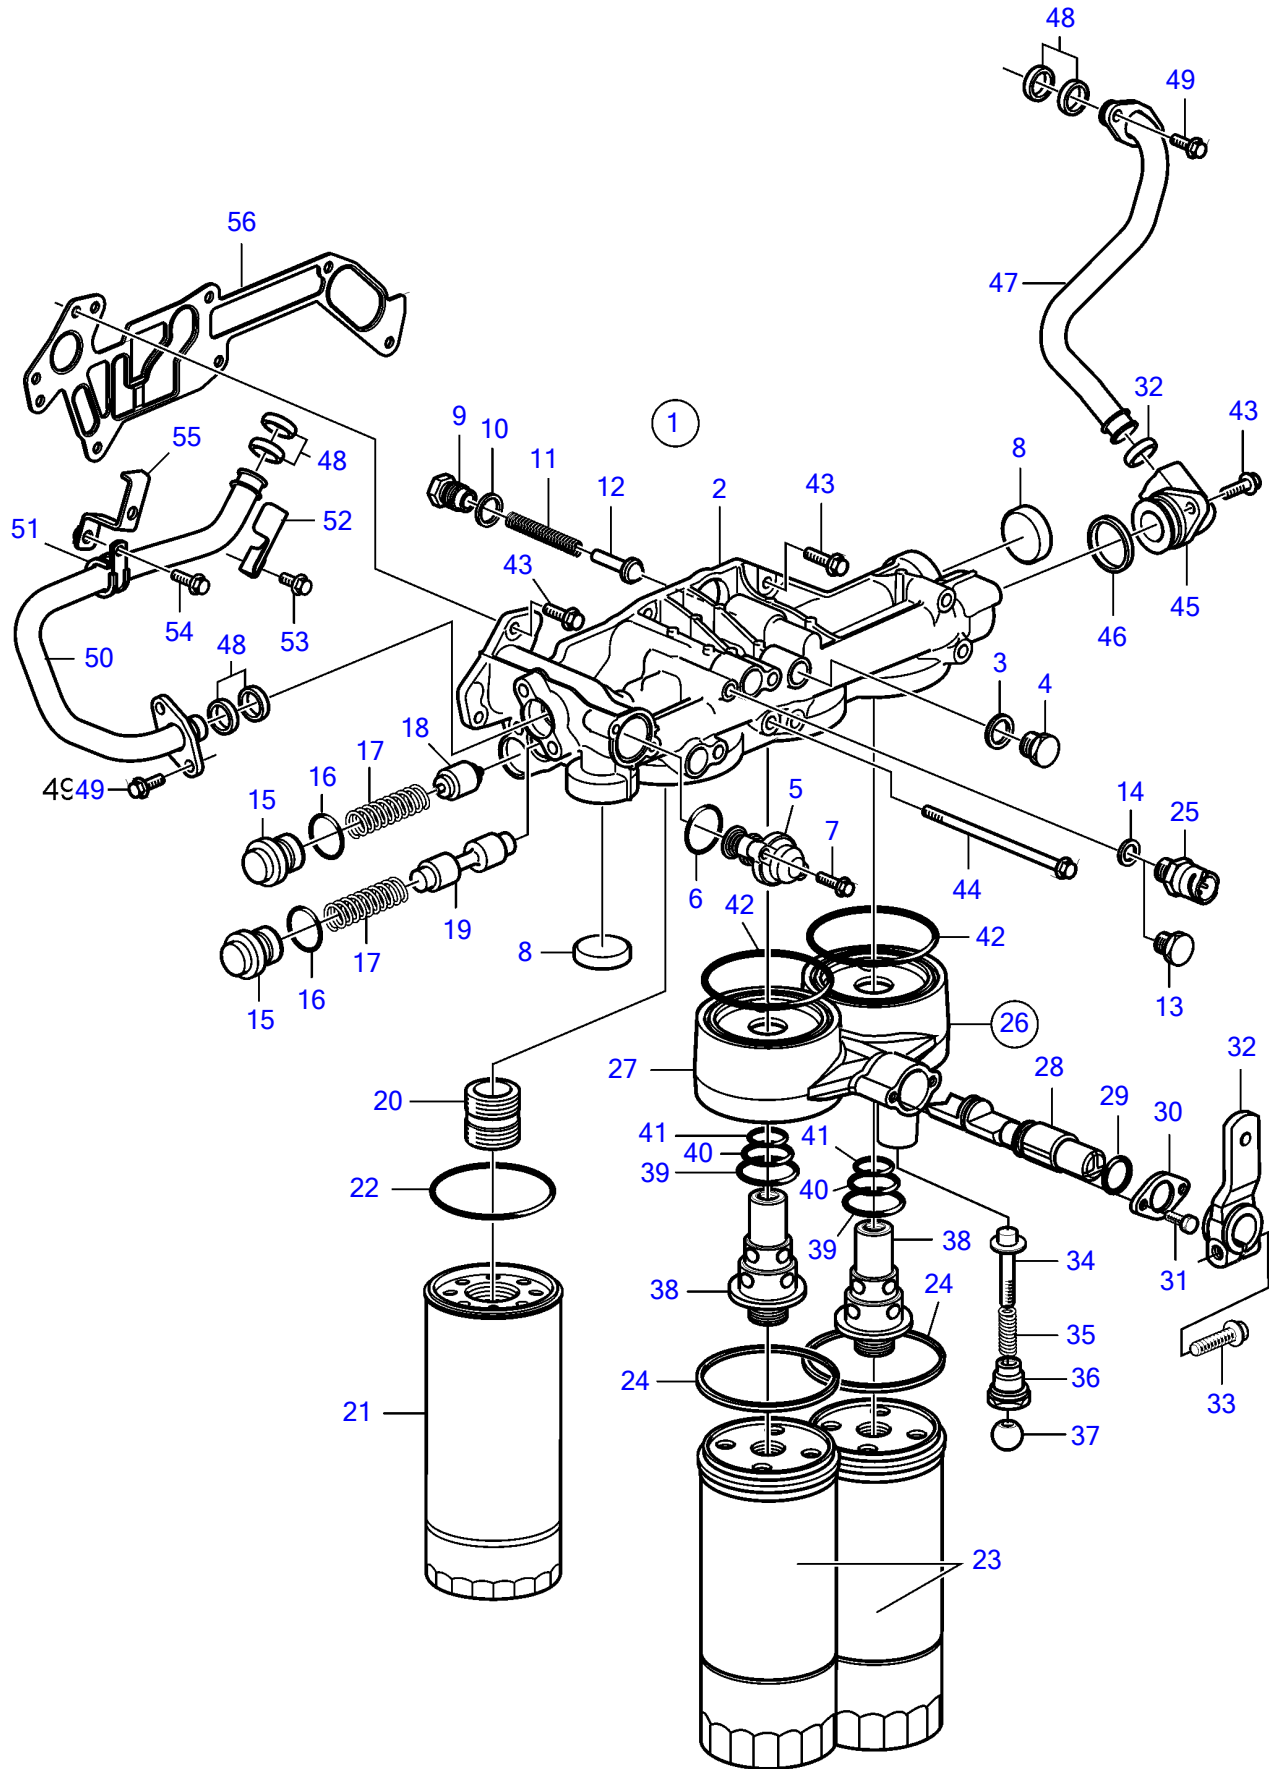

D13B-E MH

D13B-E MH

REF	PART NO.	QTY	DESCRIPTION	NOTES
1	21505066	1	Oil filter housing	
2		1	• Oil filter housing	
3	11998	1	• Gasket	
4	960632	1	• Plug	
5	20903074	1	• Thermostat	
6	949659	1	• O-ring	
7	947542	2	• Flange screw	
8	20478143	2	• Cap plug	
9	471598	1	• Plug	
10	947627	1	• Gasket	
11	466653	1	• Compression spring	
12	471085	1	• Valve cone	
13	960628	1	• Plug	
14	947281	1	• Gasket	
15	20580032	2	• Plug	
16	977004	2	• O-ring	
17	20464676	2	• Spring	
18	20440779	1	• Valve cone	
19	20440781	1	• Piston	
20	20542058	1	• Nipple	
21	477556	1	Oil filter, by-pass	
22		1	• Gasket	
23	478736	2	Oil filter	
24		1	• Gasket	
25	21302639	1	Pressure sensor	
26	21576833	1	Valve housing	
27		1	• Valve housing	
28	(3889230)	1	• Shift valve	Obsolete part
29	949657	1	• O-ring	
30	842912	1	• Flange	
31	946544	2	• Flange screw	
32	964408	1	• Intermediate lever	
33	946752	1	• Flange screw	
34	3830181	1	• Dowel	
35	466653	1	• Compression spring	
36	3830176	1	• Sleeve	
37	(940344)	1	• Wing nut	Obsolete part
38	21346370	2	• Adapter	
39	969415	2	• O-ring	
40	948610	2	• O-ring	
41	20536487	2	• O-ring	
42	993235	2	X-ring	
43	945444	8	Flange screw	
44	968893	1	Flange screw	
45	20741000	1	Connector	
46	20555696	1	Sealing ring	
47	3875266	1	Oil return pipe	
48	471626	7	Sealing ring	
49	949853	4	Flange screw	
50	21627775	1	Pipe	
51	1545432	1	Attaching clamp	
52	21230284	1	Bracket	
53	965181	1	Flange screw	
54	946440	1	Flange screw	
55		1	Bracket	
56	20787167	1	Gasket	

47702050-22-37012

26068

Upd:2012-02-21

D13B-E MH

VOLVO
PENTA