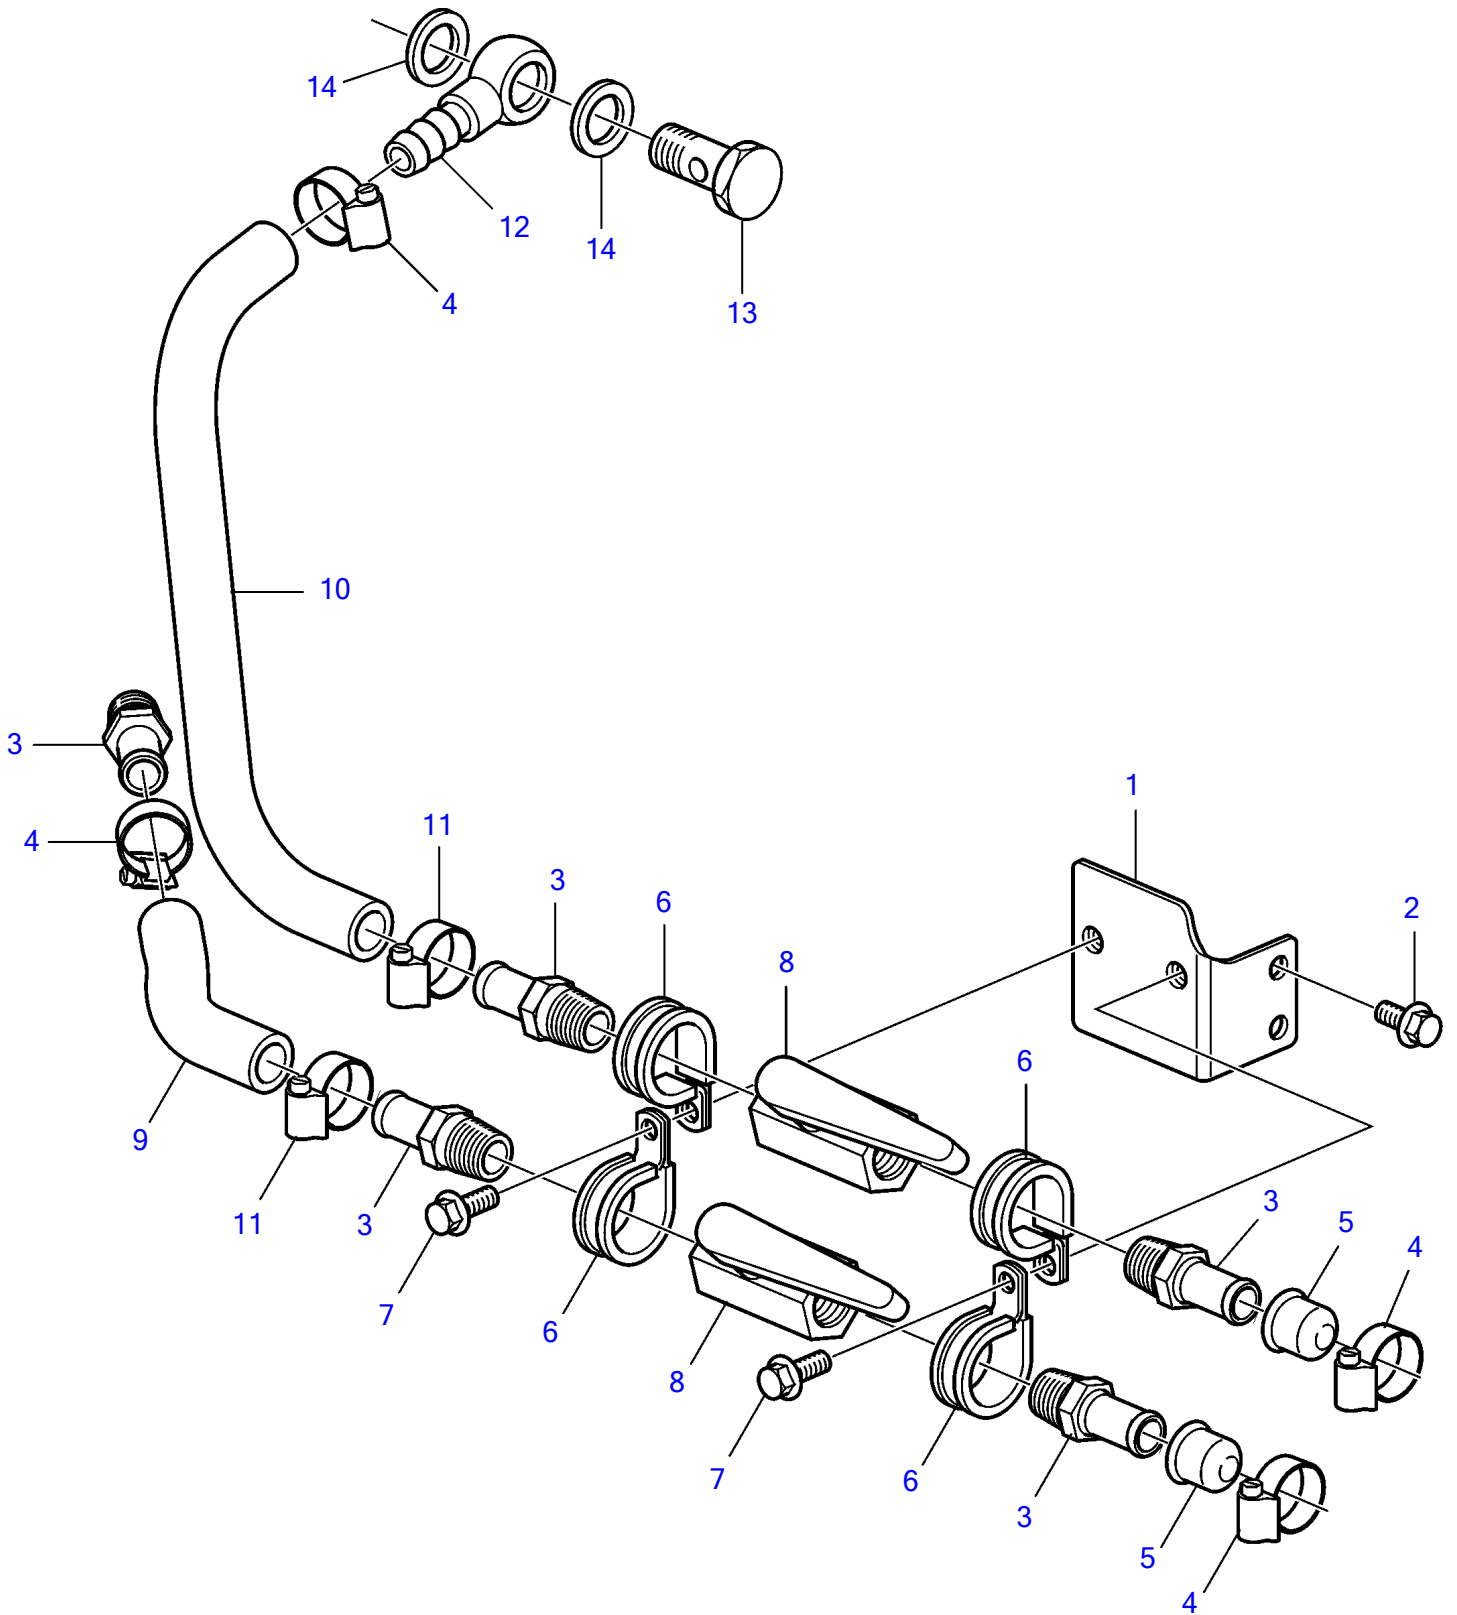

D13B-E MH

26215

D13B-E MH

REF	PART NO.	QTY	DESCRIPTION	NOTES
1	21327869	1	Bracket	
2	946440	2	Flange screw	
3	961657	5	Hose nipple	
4	961665	4	Hose clamp	
5	845422	2	Plastic plug	
6	943717	4	Clamp	
7	946173	2	Flange screw	
8	1140097	2	Ball valve	
9	952969	X	Hose	L=155mm
10	21227337	1	Hose	
11	994559	2	Hose clamp	
12	21876723	1	Hose connection	
13	190714	1	Hollow screw	
14	976931	2	Gasket	