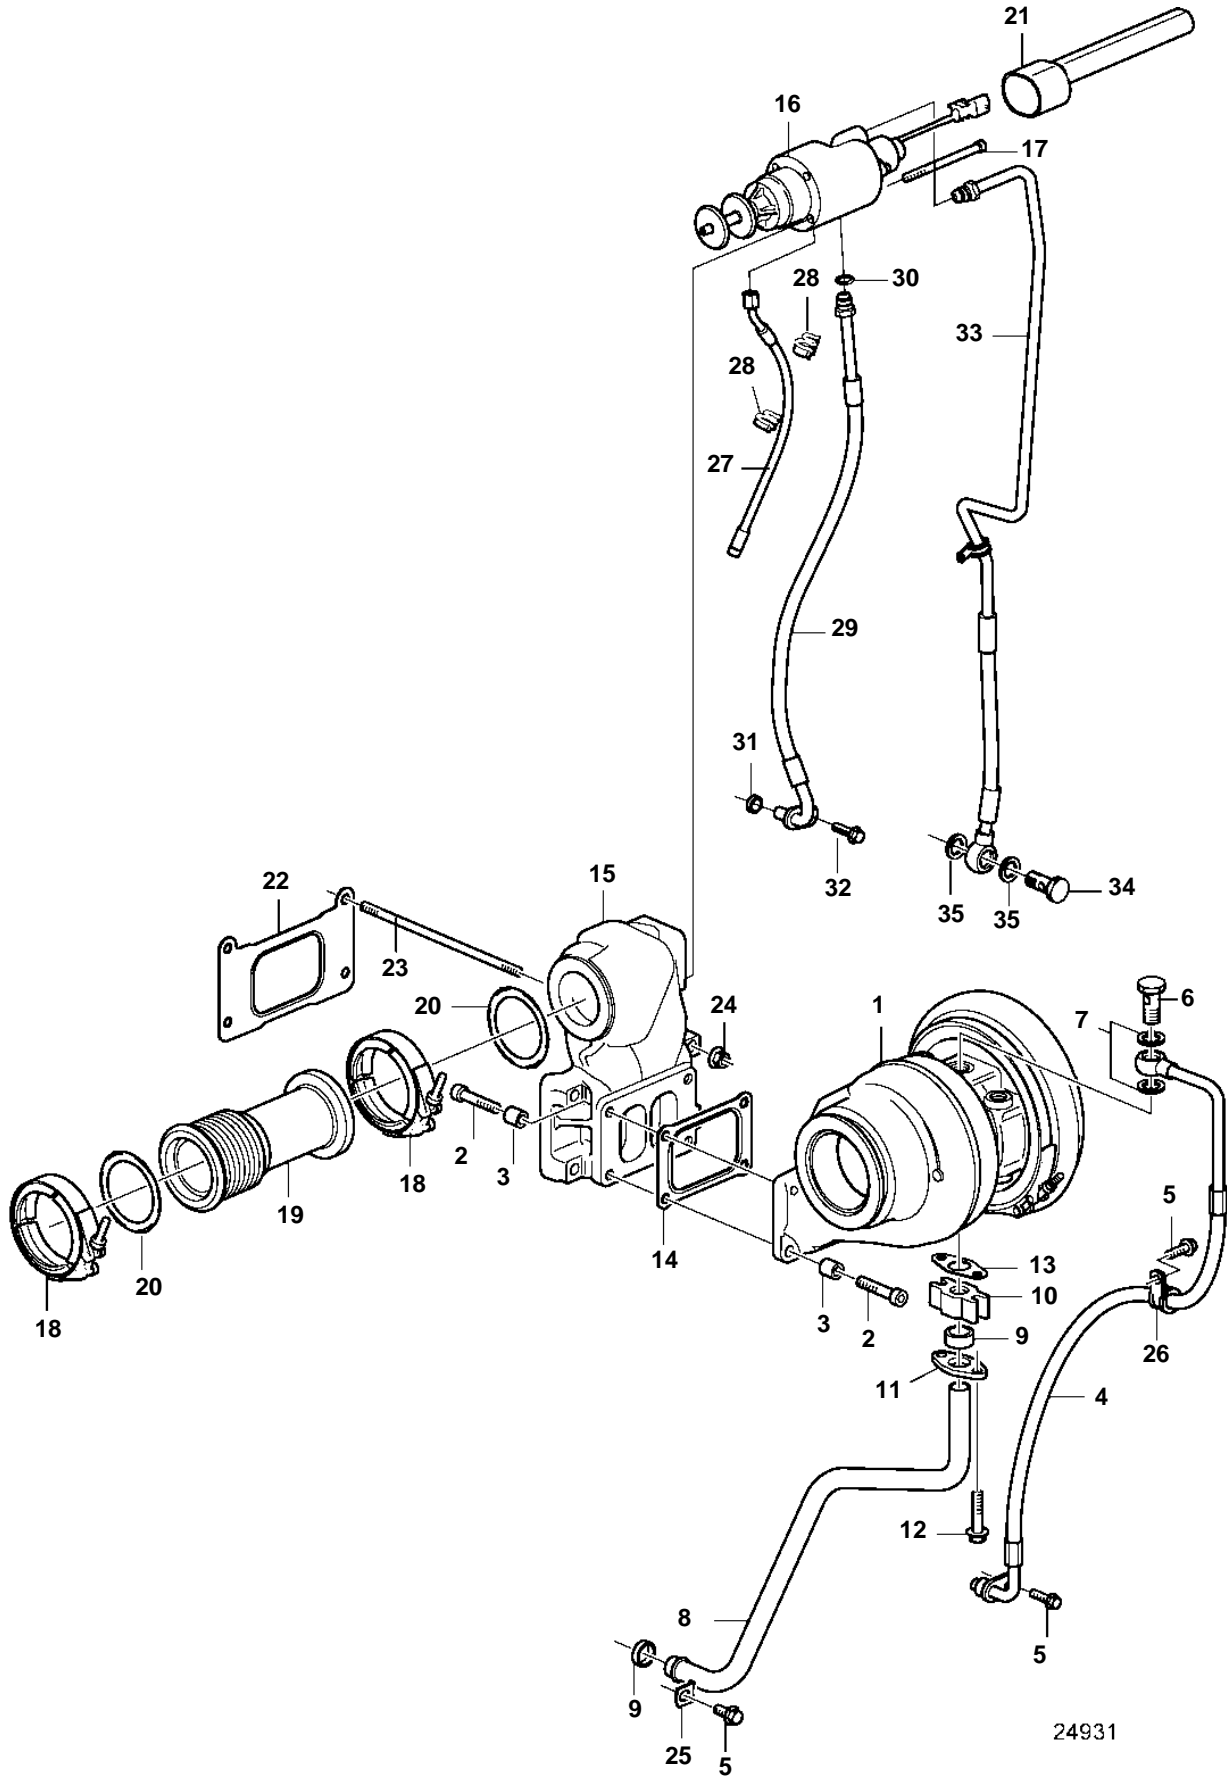

D13B-A MP

24931

D13B-A MP

REF	PART NO.	QTY	DESCRIPTION
1	3801317	1	Turbocharger, exch · Parts not sold separately
2	984277	4	Hex. socket screw
3	478344	4	Spacer sleeve
4	3889668	1	Pressure hose
5	946440	3	Flange screw
6	190714	1	Hollow screw
7	11998	2	Gasket
8	3889670	1	Oil return pipe
9	469601	2	Sealing ring
10	8148729	1	Connector
11	469543	1	Flange
12	947760	2	Flange screw
13	470993	1	Gasket
14	20784537	1	Gasket
15	21346294	1	Valve housing
16	21379277	1	By-pass valve
17		4	· Screw
18	20755169	2	Clamp
19	3594232	1	Pipe connection
20	20841816	2	Gasket
21	21253174	1	Tube
22	21229167	1	Gasket
23	993611	4	Stud
24	1543499	4	Flange nut
25	1546531	1	Lock brace
26	952629	1	Clamp
27	21310830	1	Drain pipe
28	3545508	2	Retainer
29	21349349	1	Oil hose
30	976971	1	O-ring
31	1636309	1	Sealing ring
32	949853	1	Flange screw
33	3889673	1	Oil return pipe
34	190714	1	Hollow screw
35	20883435	2	Sealing ring