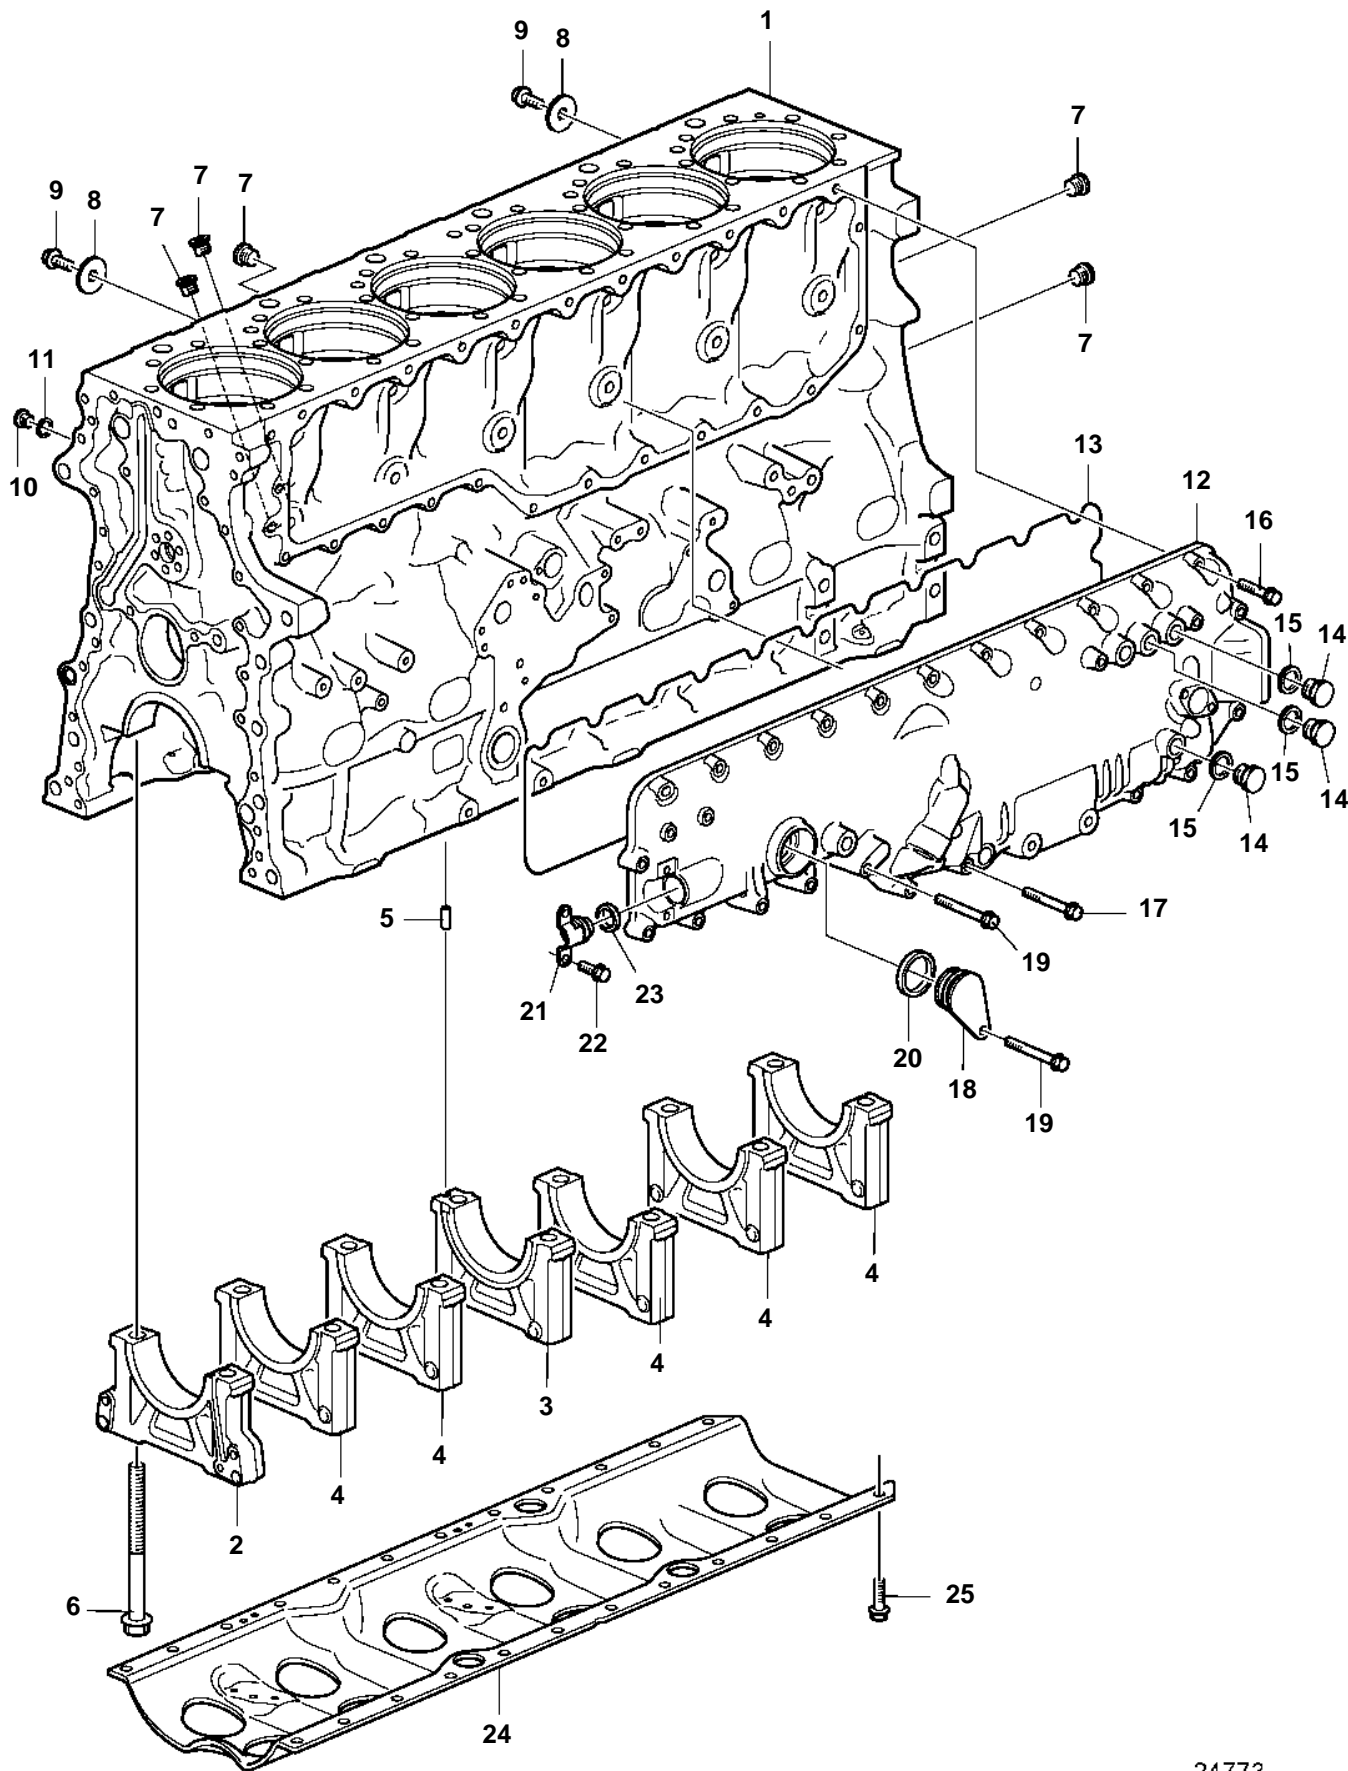

D13B-A MP

D13B-A MP

REF	PART NO.	QTY	DESCRIPTION	NOTES
1	21048297	1	Cylinder block	
2		1	· Main bearing cap	
3		1	· Main bearing cap	
4		5	· Main bearing cap	
5	422426	1	· Pin	
6	21345129	14	· Screw	
7	984793	5	· Plug	
8	947541	2	· Washer	
9	946441	2	· Flange screw	
10	966142	1	Plug	
11	11994	1	Gasket	
12	21243166	1	Cover	
13	20979871	1	· Sealing	
14	960632	3	· Plug	
15	21024032	3	· Sealing ring	
16	948217	14	Flange screw	L=45mm
17	965181	7	Flange screw	L=70mm
18	21162206	1	Plug	
19	965182	2	Flange screw	
20	1547253	1	Sealing ring	
21	21046528	1	Clamp	
22	946440	2	Flange screw	
23	1547252	1	Sealing ring	
24	20499612	1	Frame	
25	946472	24	Flange screw	