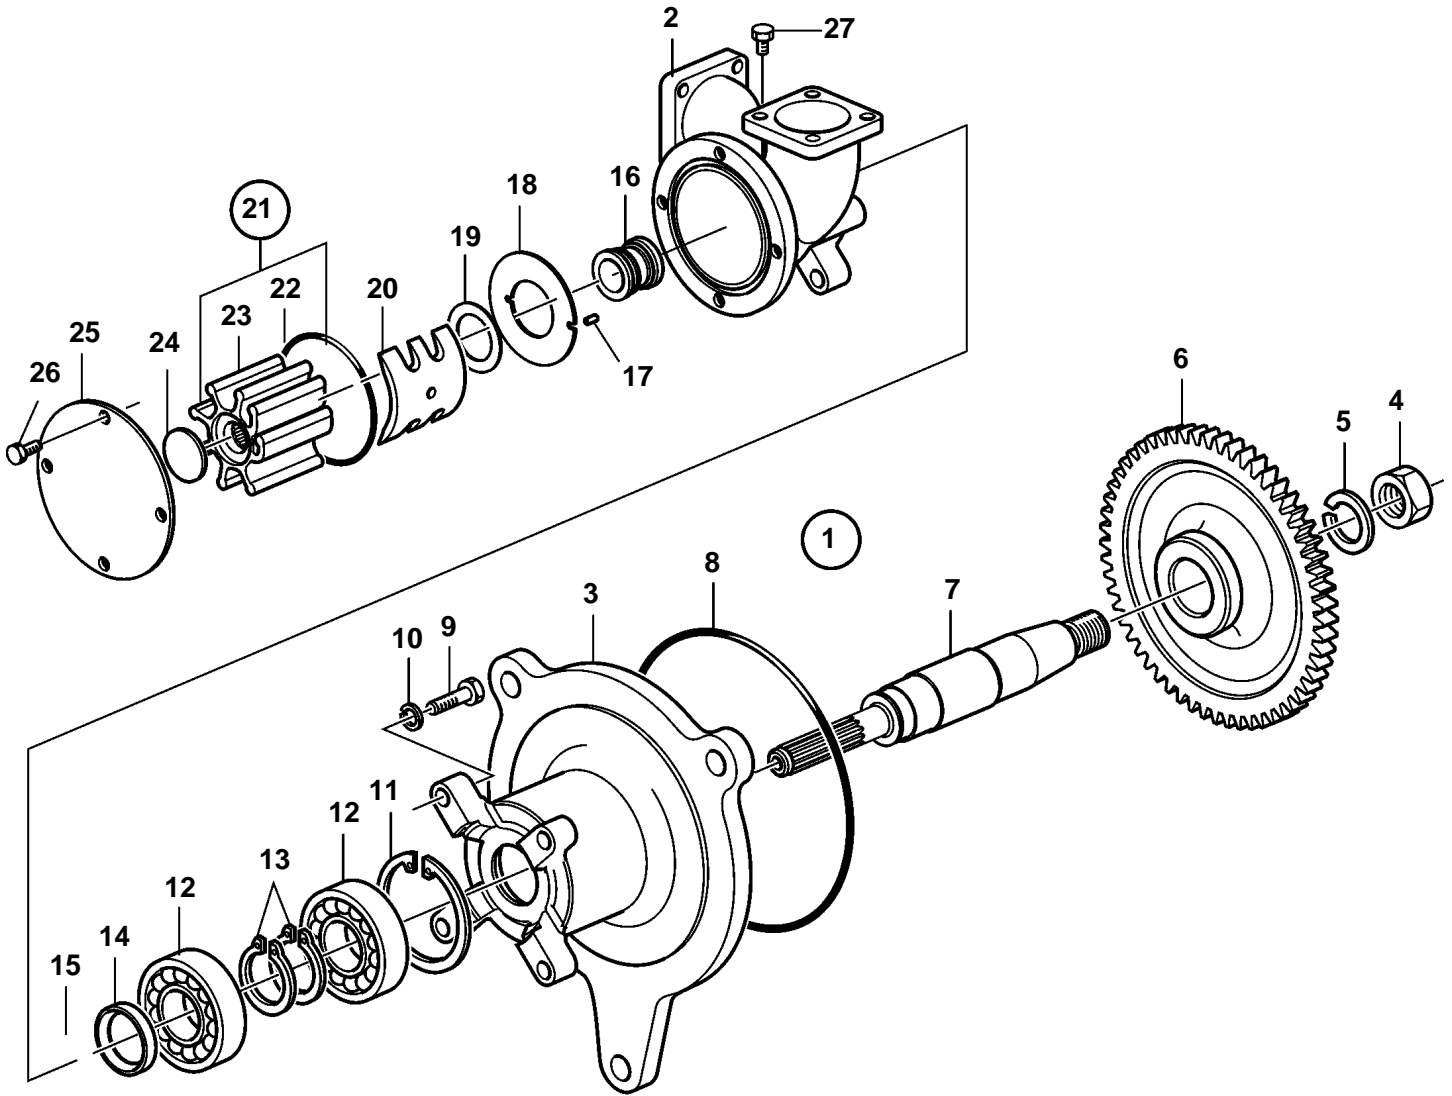

D13B-A MP

24912

D13B-A MP

REF	PART NO.	QTY	DESCRIPTION
1	3886848	1	Sea water pump
2		1	Housing
3		1	Housing, bearing
4	3587886	1	Hexagon nut
5	941914	1	Spring washer
6	8131848	1	Gear
7	21165584	1	Shaft
8	992065	1	O-ring
9	940135	4	Hexagon screw
10	941907	4	Spring washer
11	825735	1	Lock ring
12	11013	2	Ball bearing
13	847230	2	Lock ring
14	3587882	1	Sealing
15	812964	1	Deflector
16	3829315	1	Sealing ring
17		1	Pin
18	826230	1	Wear washer
19	3829449	1	Washer
20	3830661	1	Cam
21	3830459	1	Repair kit, impeller
22	3830664	1	· O-ring
23		1	· Impeller
24	812966	1	· Sealing washer
25	21166304	1	End cover
26	3583605	5	Screw
27	3830665	1	Screw