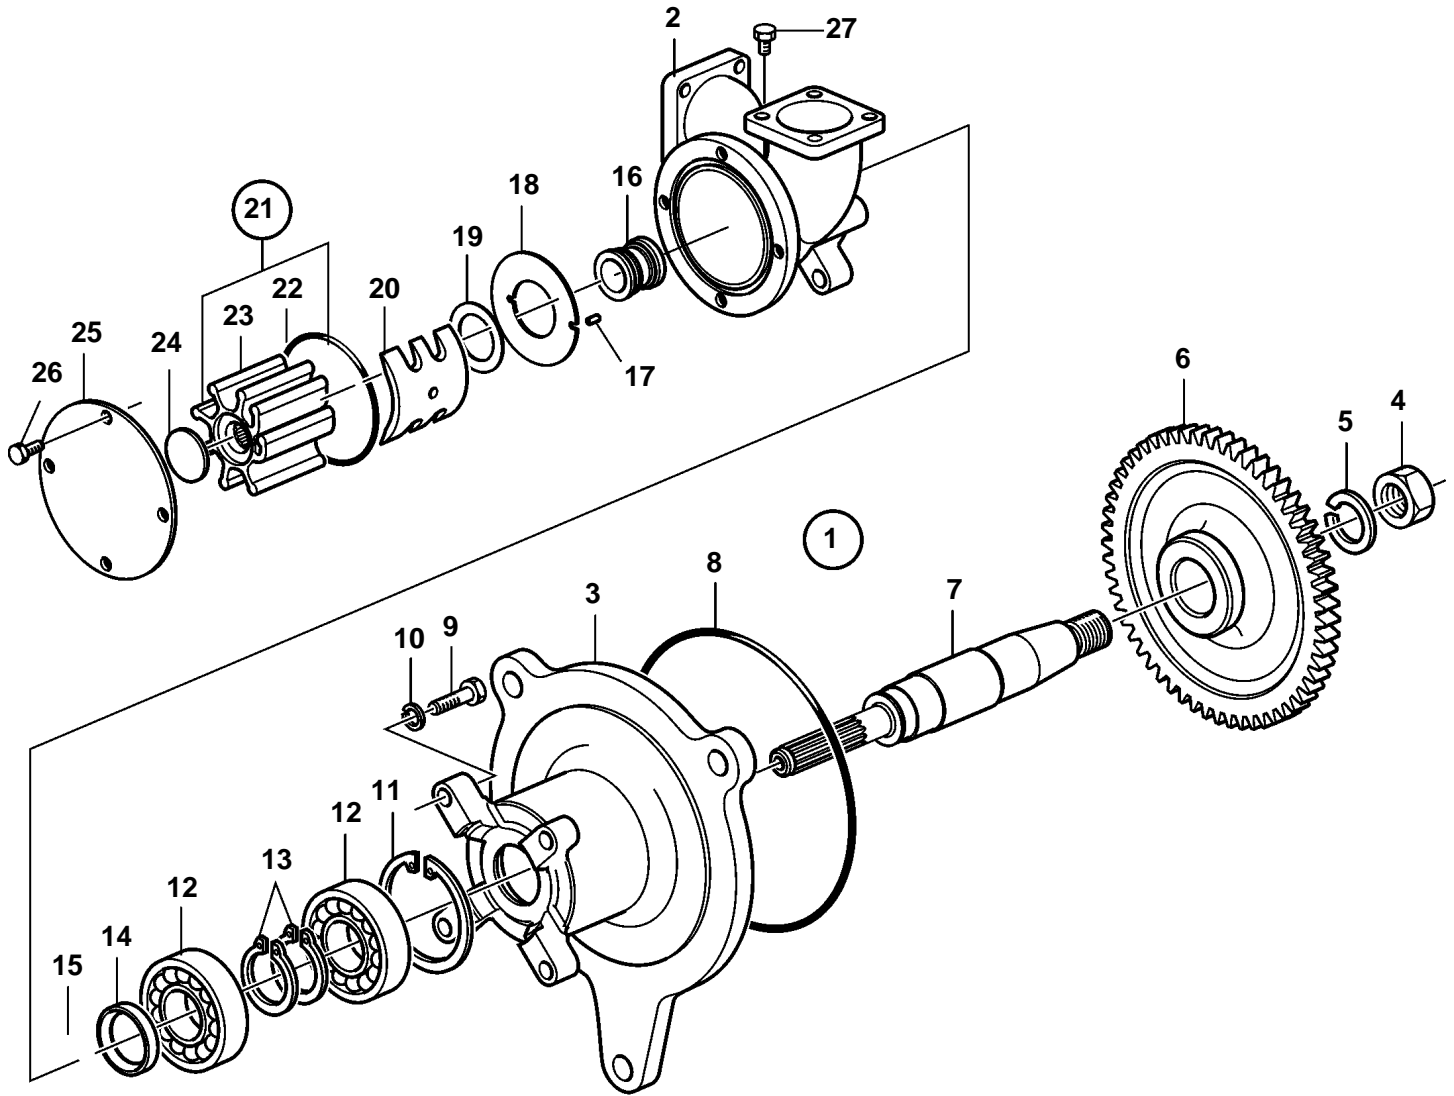

D13B-A MP

24912

D13B-A MP

REF	PART NO.	QTY	DESCRIPTION
1	3886848	1	Sea water pump
2		1	Housing
3		1	Housing, bearing
4	3587886	1	Hexagon nut
5	941914	1	Spring washer
6	8131848	1	Gear
7	21165584	1	Shaft
8	992065	1	O-ring
9	940135	4	Hexagon screw
10	941907	4	Spring washer
11	825735	1	Lock ring
12	11013	2	Ball bearing
13	847230	2	Lock ring
14	3587882	1	Sealing
15	812964	1	Deflector
16	3829315	1	Sealing ring
17		1	Pin
18	826230	1	Wear washer
19	3829449	1	Washer
20	3830661	1	Cam
21	3830459	1	Repair kit, impeller
22	3830664	1	· O-ring
23		1	· Impeller
24	812966	1	· Sealing washer
25	21166304	1	End cover
26	3583605	5	Screw
27	3830665	1	Screw