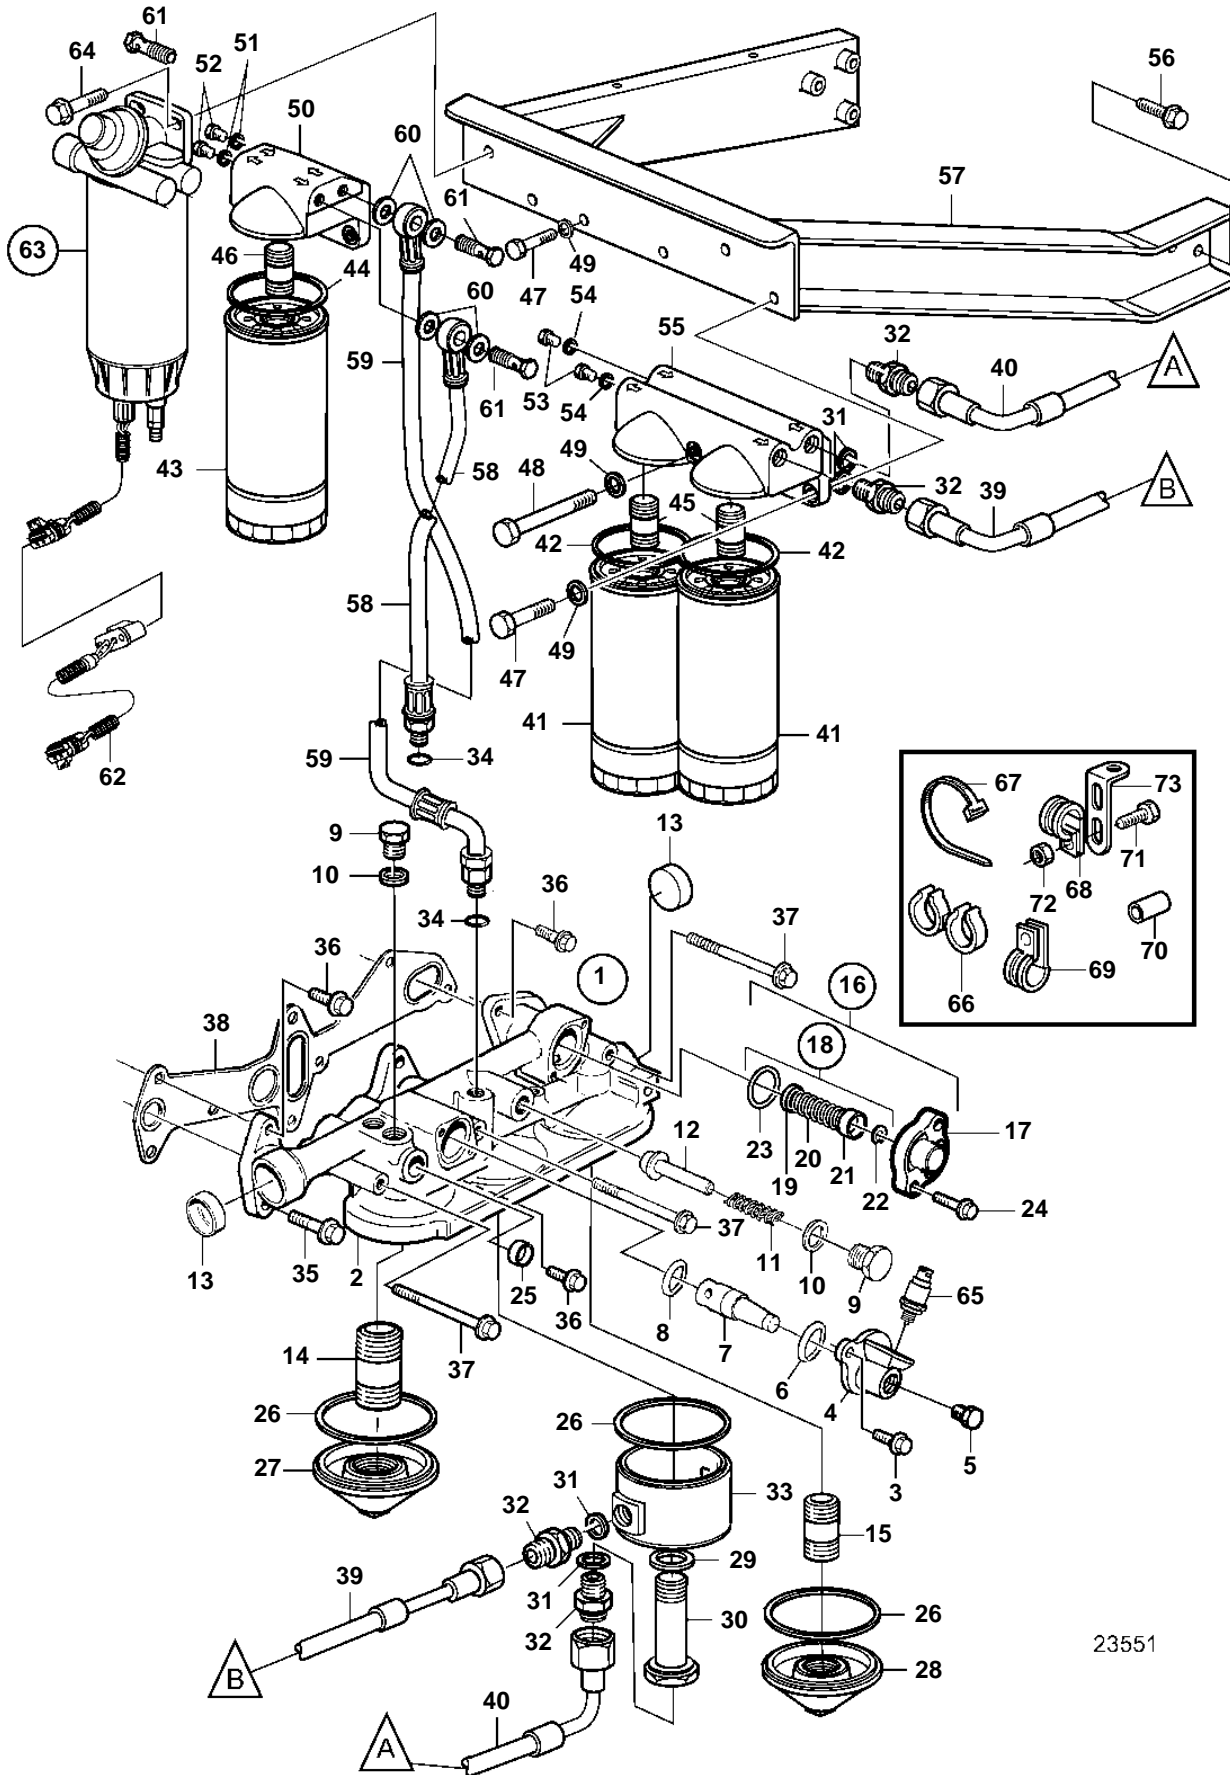

D12C-A MP, D12D-A MP, D12D-B MP, D12D-C MP, D12D-D MP

23551

D12C-A MP, D12D-A MP, D12D-B MP, D12D-C MP, D12D-D MP

REF	PART NO.	QTY	DESCRIPTION	SEE SEC.	NOTES
1	3886152	1	Oil filter housing		
2	8170274	1	• Oil filter housing		
3	946544	2	• Flange screw		
4	3827980	1	• Cardboard tube		
5	479979	1	• Plug		
6	949659	1	• O-ring		
7	471646	1	• Piston cooling valve		(3830140)
8	469846	1	• Sealing ring		
9	471598	2	• Plug		
10	947627	2	• Gasket		
11	3830138	1	• Compression spring		
12	471085	1	• Valve cone		
13	948812	2	• Cap plug		
14	469904	1	• Nipple		
15	466623	1	• Nipple		
16	3169689	1	• Valve		
17	3184806	1	• • Cover		
18	3169687	1	• • Delivery valve		
19		1	• • • Valve		
20		1	• • • Spring		
21		1	• • • Valve guide		
22	955964	1	• • • Snap ring		
23	949659	1	• • O-ring		
24	947542	2	• Flange screw		
25	946778	1	• Cap plug		
26	948981	3	• O-ring		
27	3812509	1	• Cover		(848431)
28	3812511	1	• Cover		(3828030)
29	944126	1	• O-ring		
30	3827458	1	• Nipple		
31	976932	4	• Gasket		
32	982254	4	• Nipple		
33	3827459	1	• Cover		
34	976971	2	O-ring		
35	947760	1	Flange screw		Used when oil filler is mounted on right side., L=40mm
36	945444	5	Flange screw		L=25mm
37	969225	3	Flange screw		L=120mm
38	8170534	1	Gasket		
39	3830932	1	Oil hose		
40	3830882	1	Oil hose		
41	478736	2	Oil filter		
42		2	• Gasket		
43	477556	1	Oil filter, by-pass		
44		1	• Gasket		
45	466623	2	Nipple		
46	469904	1	Nipple		
47	946472	4	Flange screw		L=30mm
48	969313	1	Flange screw		L=110mm
49	941908	5	Spring washer		
50	11127104	1	Oil filter housing		
51	969011	2	Gasket		
52	960630	2	Plug		
53	960634	2	Plug		
54	976932	2	Gasket		
55	11031901	1	Oil filter housing		
56	968436	6	Flange screw		L=50mm
57		1	Bracket		
58	3830981	1	Hose		
59	3831045	1	Hose		
60	969011	4	Gasket		
61	25167	2	Hollow screw		
62	874280	1	Extension cable/verl		
63		1	Fuel filter	4305	