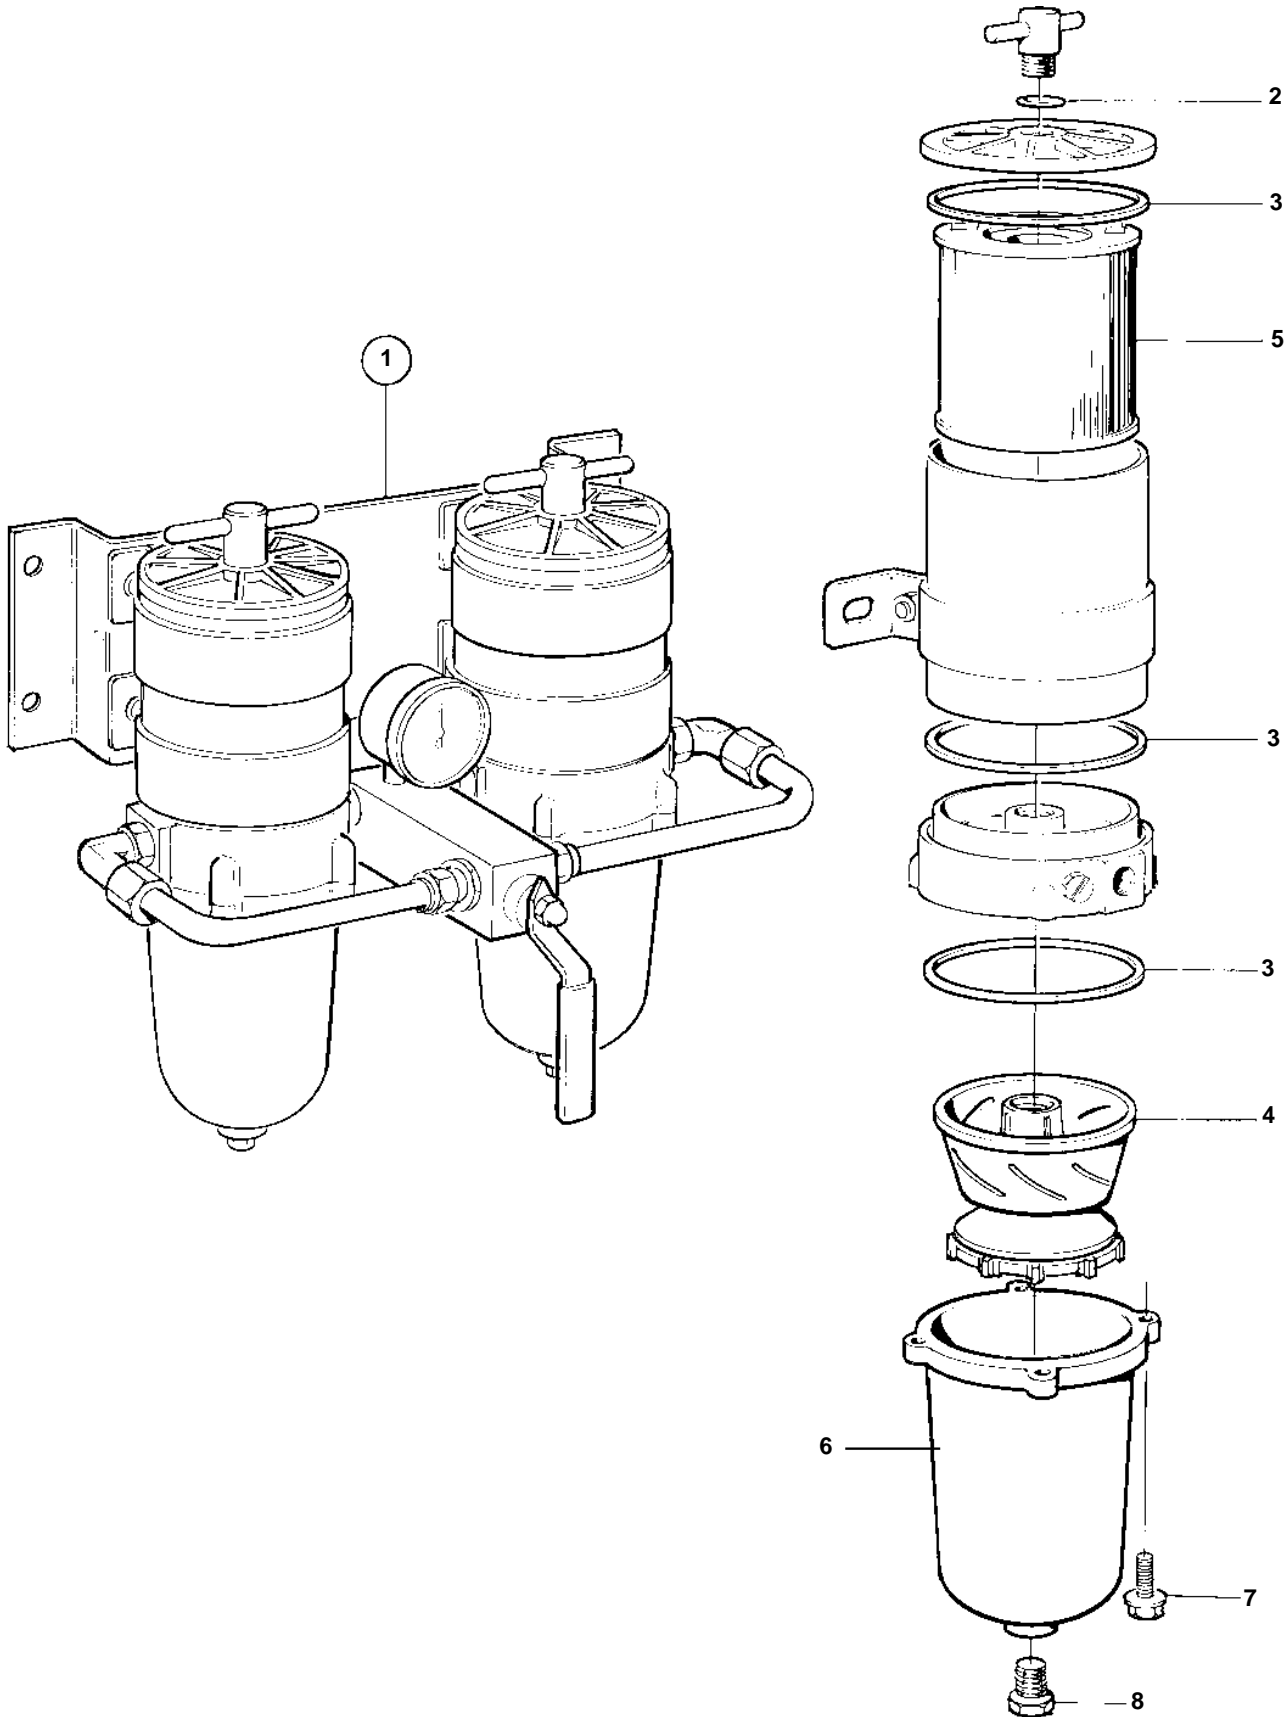

D12D-A MH, D12D-B MH, D12C-A MP, D12D-A MP, D12D-B MP

15909

D12D-A MH, D12D-B MH, D12C-A MP, D12D-A MP, D12D-B MP

REF	PART NO.	QTY	DESCRIPTION	SEE SEC.	NOTES
1	3825022	1	Fuel filter		REPL BY 877770
			· Bulletin 50-11A	50-11A-EN	Fuel Filters / Water Separators
2	838505	2	· O-ring		
3	846719	6	· Gasket		
4	3825028	2	· Turbine		
5	3838852	2	· Fuel filter insert		(3825027) 10 micron
6	3838851	2	· Bowl		Metal Bowl., (848293)
7	940094	8	· Hexagon screw		
8	952075	2	· Plug		