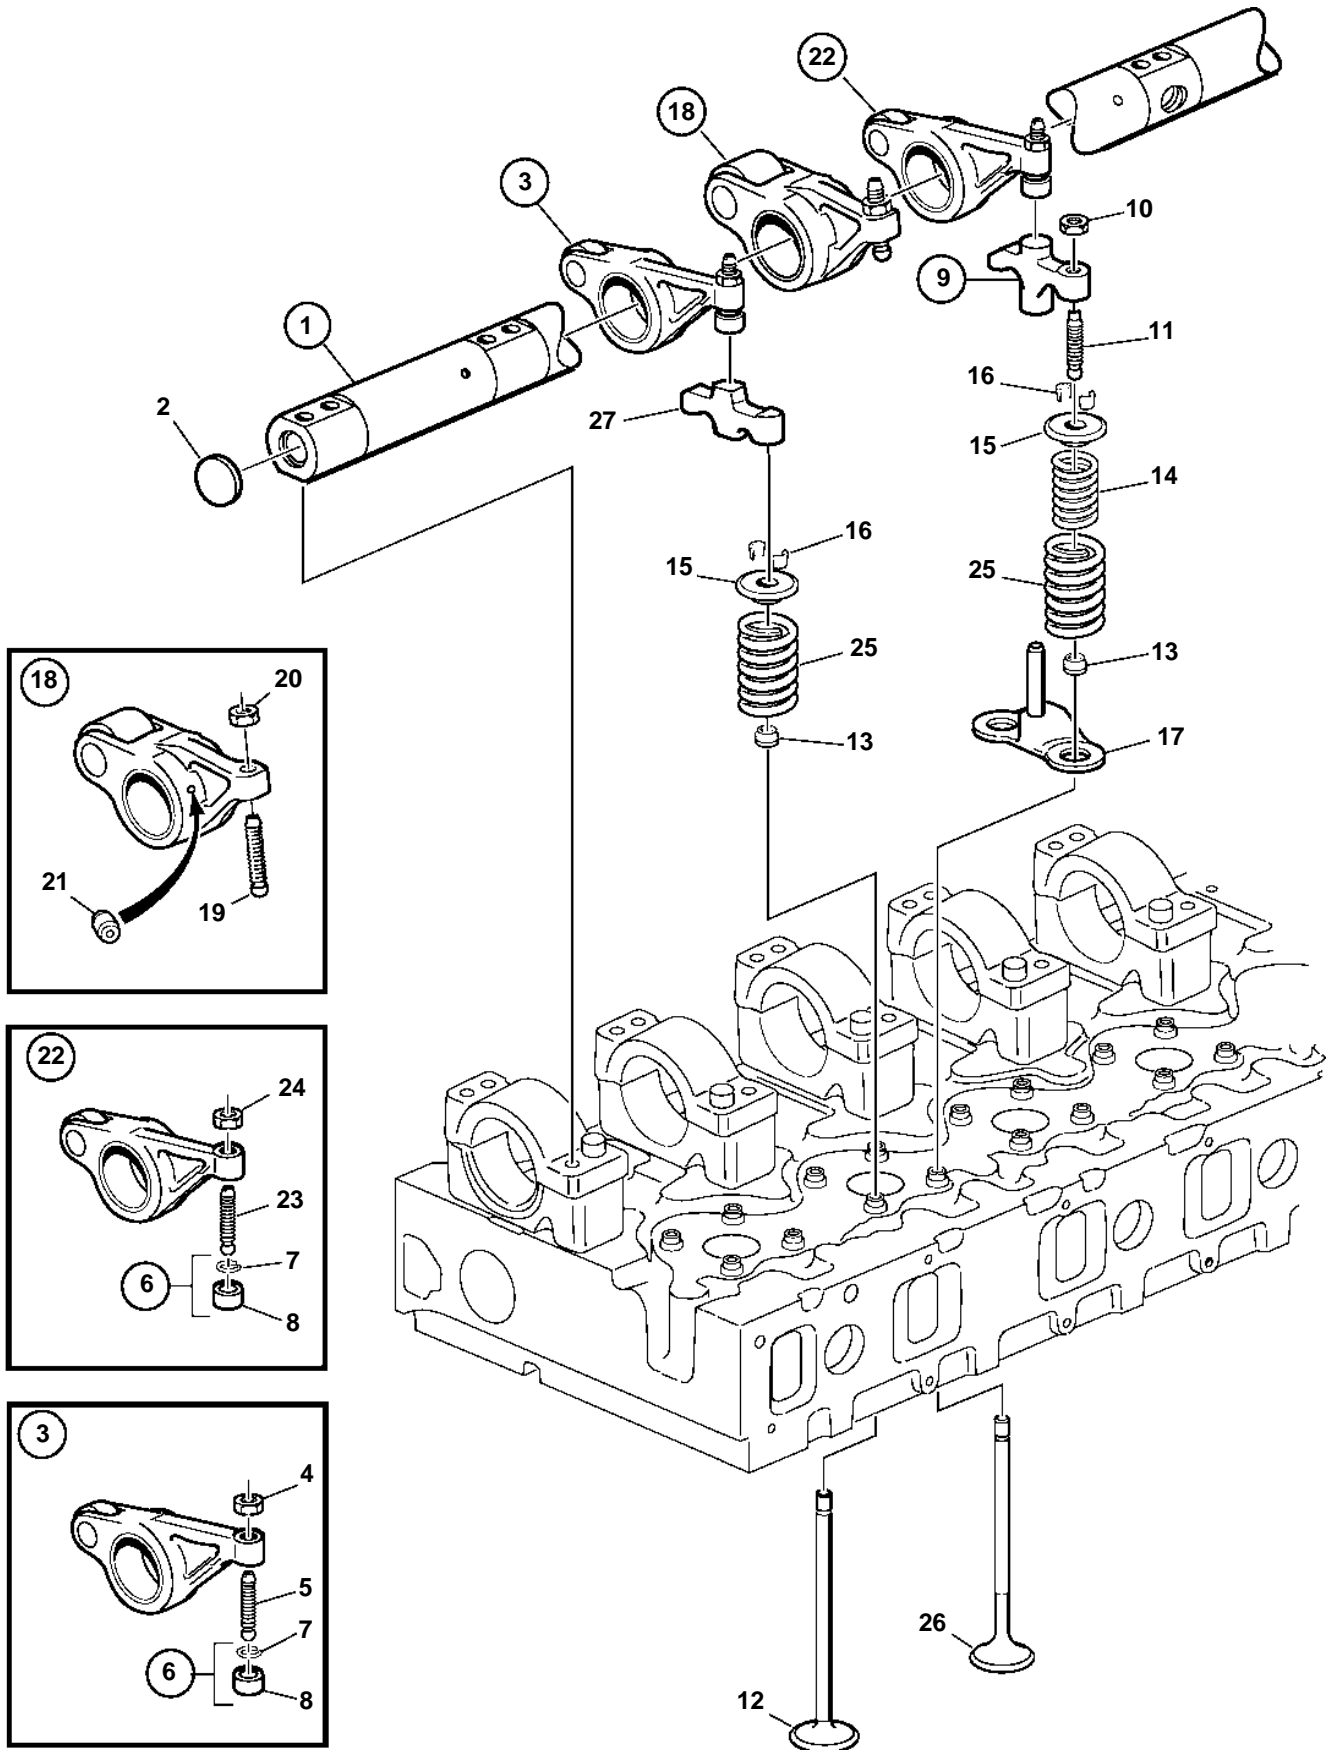

D12C-A MP

D12C-A MP

REF	PART NO.	QTY	DESCRIPTION	NOTES
1	8170158	1	Rocker arm shaft	
2	955096	2	· Expansion plug	(980176)
3	20742698	6	Rocker arm	
4	946911	1	· Hexagon nut	
5	1546458	1	· Ball stud	
6	20441753	1	· Ball socket	(1547962)
7	968757	1	· · O-ring	
8		1	· · Ball seat	
9	1547919	6	Valve yoke, exhaust	Earlier production 12 pcs
10	946911	1	· Hexagon nut	
11	1543368	1	· Adjusting screw	
12	3169490	12	Inlet valve	
13	859171	24	Valve stem seal	
14	3183211	12	Valve spring, inlet, inner	
15	1546487	24	Valve spring washer	
16	1677875	48	Valve collet	
17	1677963	6	Guide pin, exhaust	Earlier production 12 pcs, exhaust and inlet.
18	20746798	6	Rocker arm, injector	
19	1677396	1	· Hexagon nut	
20	1546775	1	· Ball stud	
21	3964817	1	· Jet	
22	20742703	6	Rocker arm, exhaust	
23	1546458	1	· Ball stud	
24	946911	1	· Hexagon nut	
25	3183210	24	Valve spring, outer	
26	3827409	12	Exhaust valve	
27	3183207	6	Valve yoke, intake	Earlier production 12 pcs