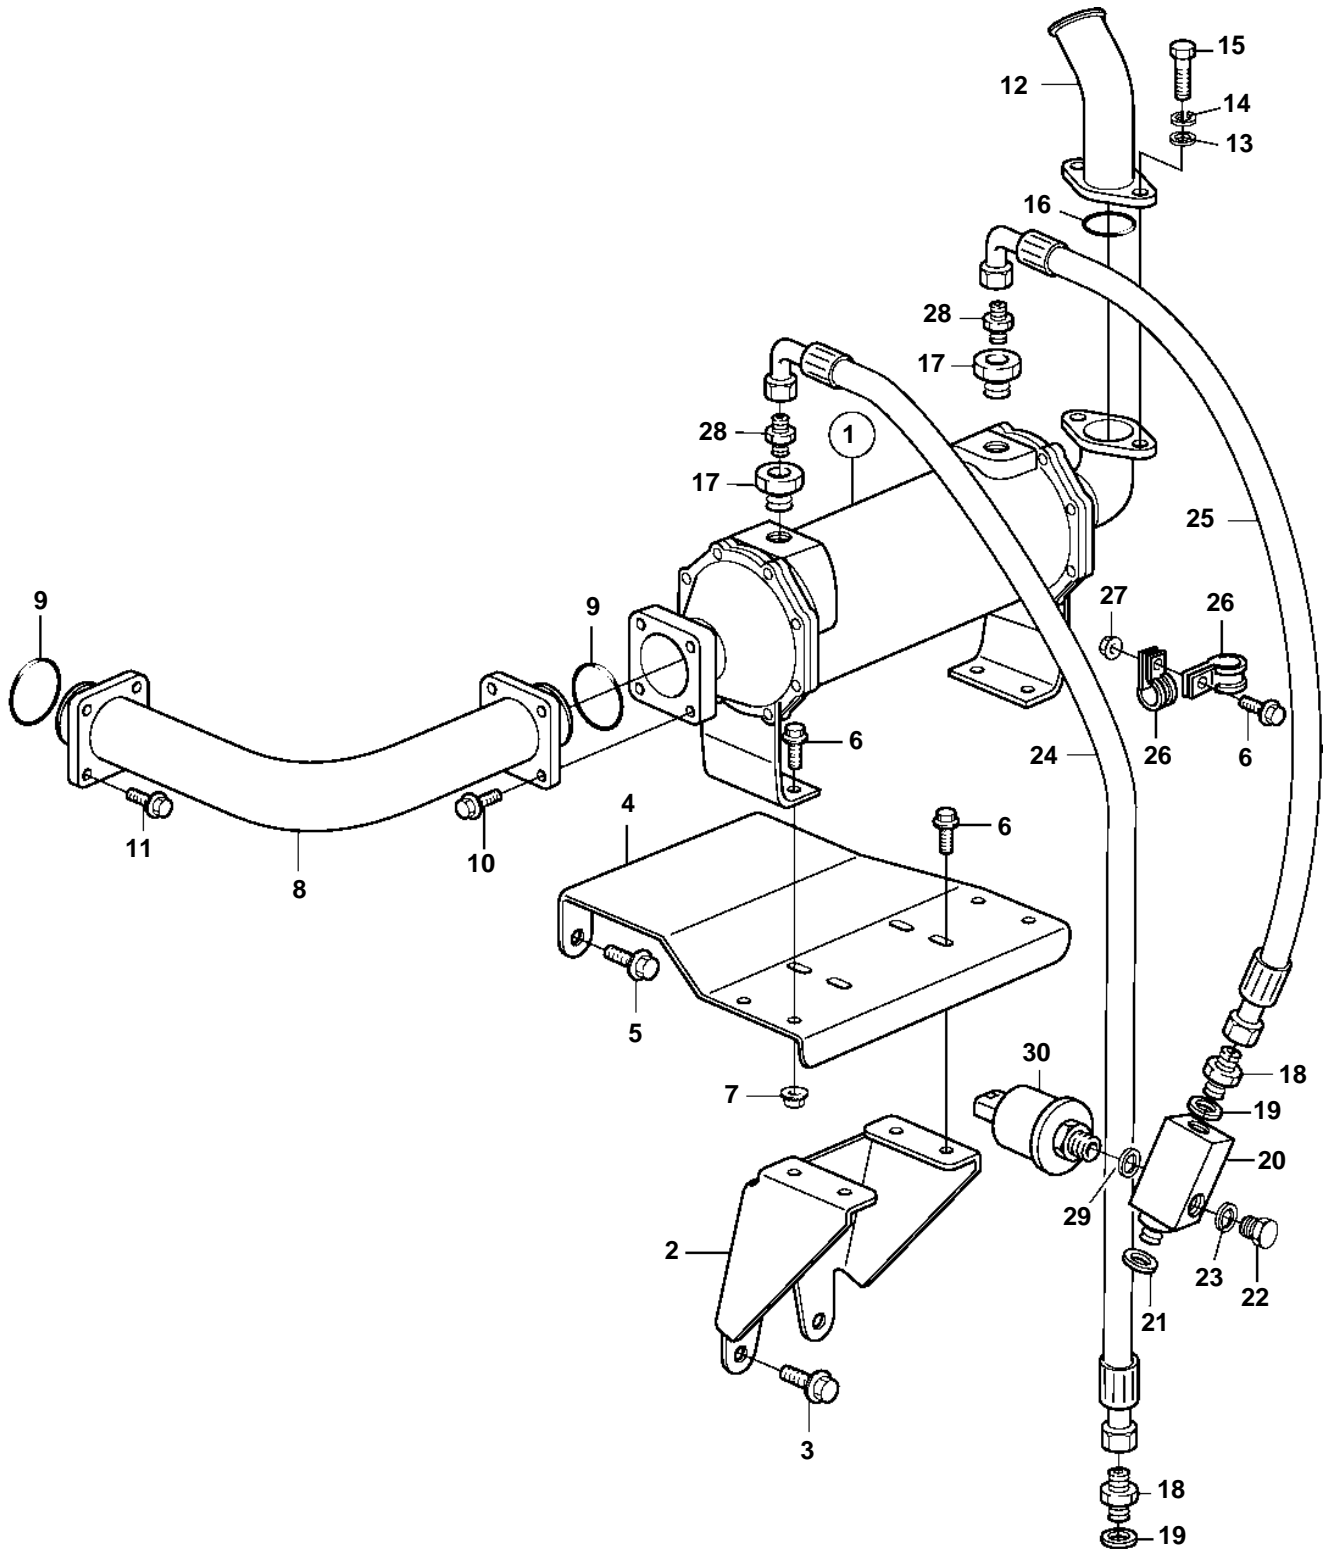

D12C-A MP, D12D-A MP

D12C-A MP, D12D-A MP

REF	PART NO.	QTY	DESCRIPTION	SEE SEC.	NOTES
1		1	Oil cooler		
				4377	
2	3828402	1	Anchorage		
3	946752	2	Flange screw		
4	3828403	1	Bracket		
5	965185	2	Flange screw		
6	946173	9	Flange screw		
7	945408	4	Flange nut		
8	3826637	1	Water pipe		
9	843584	2	Gasket		
10	946173	4	Flange screw		
11	946173	4	Flange screw		
	947760	4	Flange screw		For engines in with keel cooling.
12	3828777	1	Tube		
13	191172	2	Washer		
14	941907	2	Spring washer		
15	940135	2	Hexagon screw		
16	925092	1	O-ring		
17	949707	2	Reduction nipple		
18	941751	2	Nipple		
19	976932	2	Gasket		
20	3828349	1	X-nipple		
21	948885	1	Gasket		
22	960632	1	Plug		
23	976931	1	Gasket		
24	3828843	1	Hose		
25	3826966	1	Hose		
26	945081	2	Clamp		
27	945408	1	Flange nut		
28	981303	2	Nipple		
29	948885	1	Gasket		
30		1	Pressure sensor		SEE GROUP 30