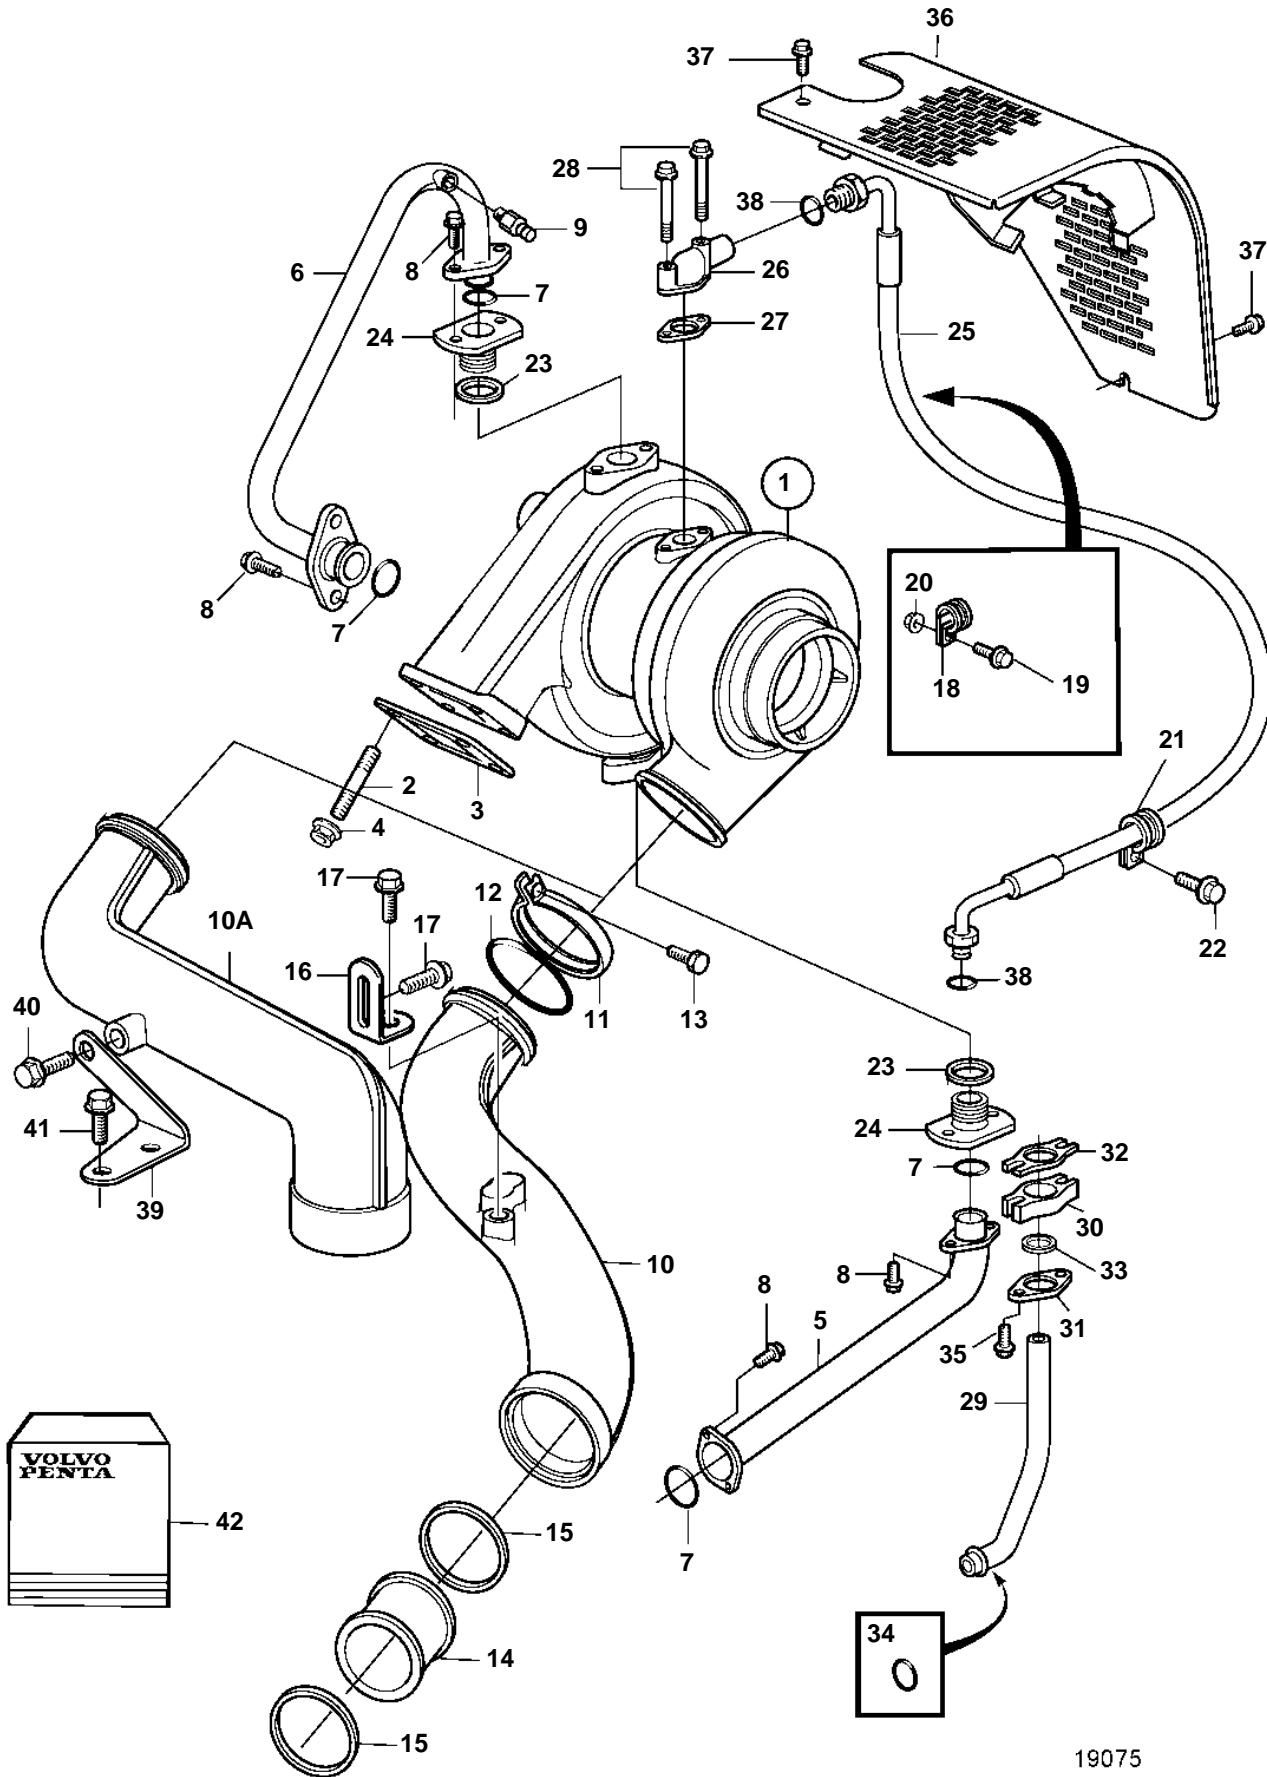

D12D-A MG, D12D-E MG

19075

## D12D-A MG, D12D-E MG

REF	PART NO.	QTY	DESCRIPTION	SEE SEC.	NOTES
1	3802144	1	Turbocharger, exch · Parts not sold separately		
2	977297	4	Stud		
3	20784537	1	Gasket		(470939)
4	471622	4	Flange lock nut		
5	3832410	1	Coolant pipe		
6	3832408	1	Coolant pipe		
7	862637	4	Gasket		
8	946440	8	Flange screw		
9	949918	1	Shut-off cock		
10	3832395	1	Charge air pipe		Without radiator cooling.
10A	3832546	1	Charge air pipe		With radiator cooling.
11	1542776	1	Clamp		
12	3826379	1	Sealing ring		
13	949335	1	Hexagon screw		
14	1661276	1	Intermediate pipe		
15	3825197	2	Sealing ring		
16	965553	1	Bracket		Without radiator cooling.
17	946440	2	Flange screw		With radiator cooling.
18	949747	1	Clamp		D=15,9mm
19	946440	1	Flange screw		
20	945408	1	Flange nut		
21	942810	1	Clamp		D=17,5mm
22	946441	1	Flange screw		
23	949016	2	Gasket		
24	3832826	2	Nipple		
25	3818398	1	Oil hose		(3837492)
26	8192268	1	· Flange		
27	420641	1	Gasket		
28	946470	2	Flange screw		
29	3832816	1	Oil return pipe		
30	8148729	1	Connector		
31	469543	1	Flange		
32	470993	1	Gasket		
33	469601	1	Sealing ring		
34	1547255	1	Sealing ring		
35	947760	2	Flange screw		
36	3838874	1	Heat shield		
37	947107	3	Flange screw		L=12mm
	945444	3	Flange screw		ALT, L=25mm
38	976971	2	O-ring		
39	3837238	1	Bracket		With radiator cooling.
40	946440	1	Flange screw		With radiator cooling.
41	946471	2	Flange screw		With radiator cooling.
42		1	Repair kit	5859	