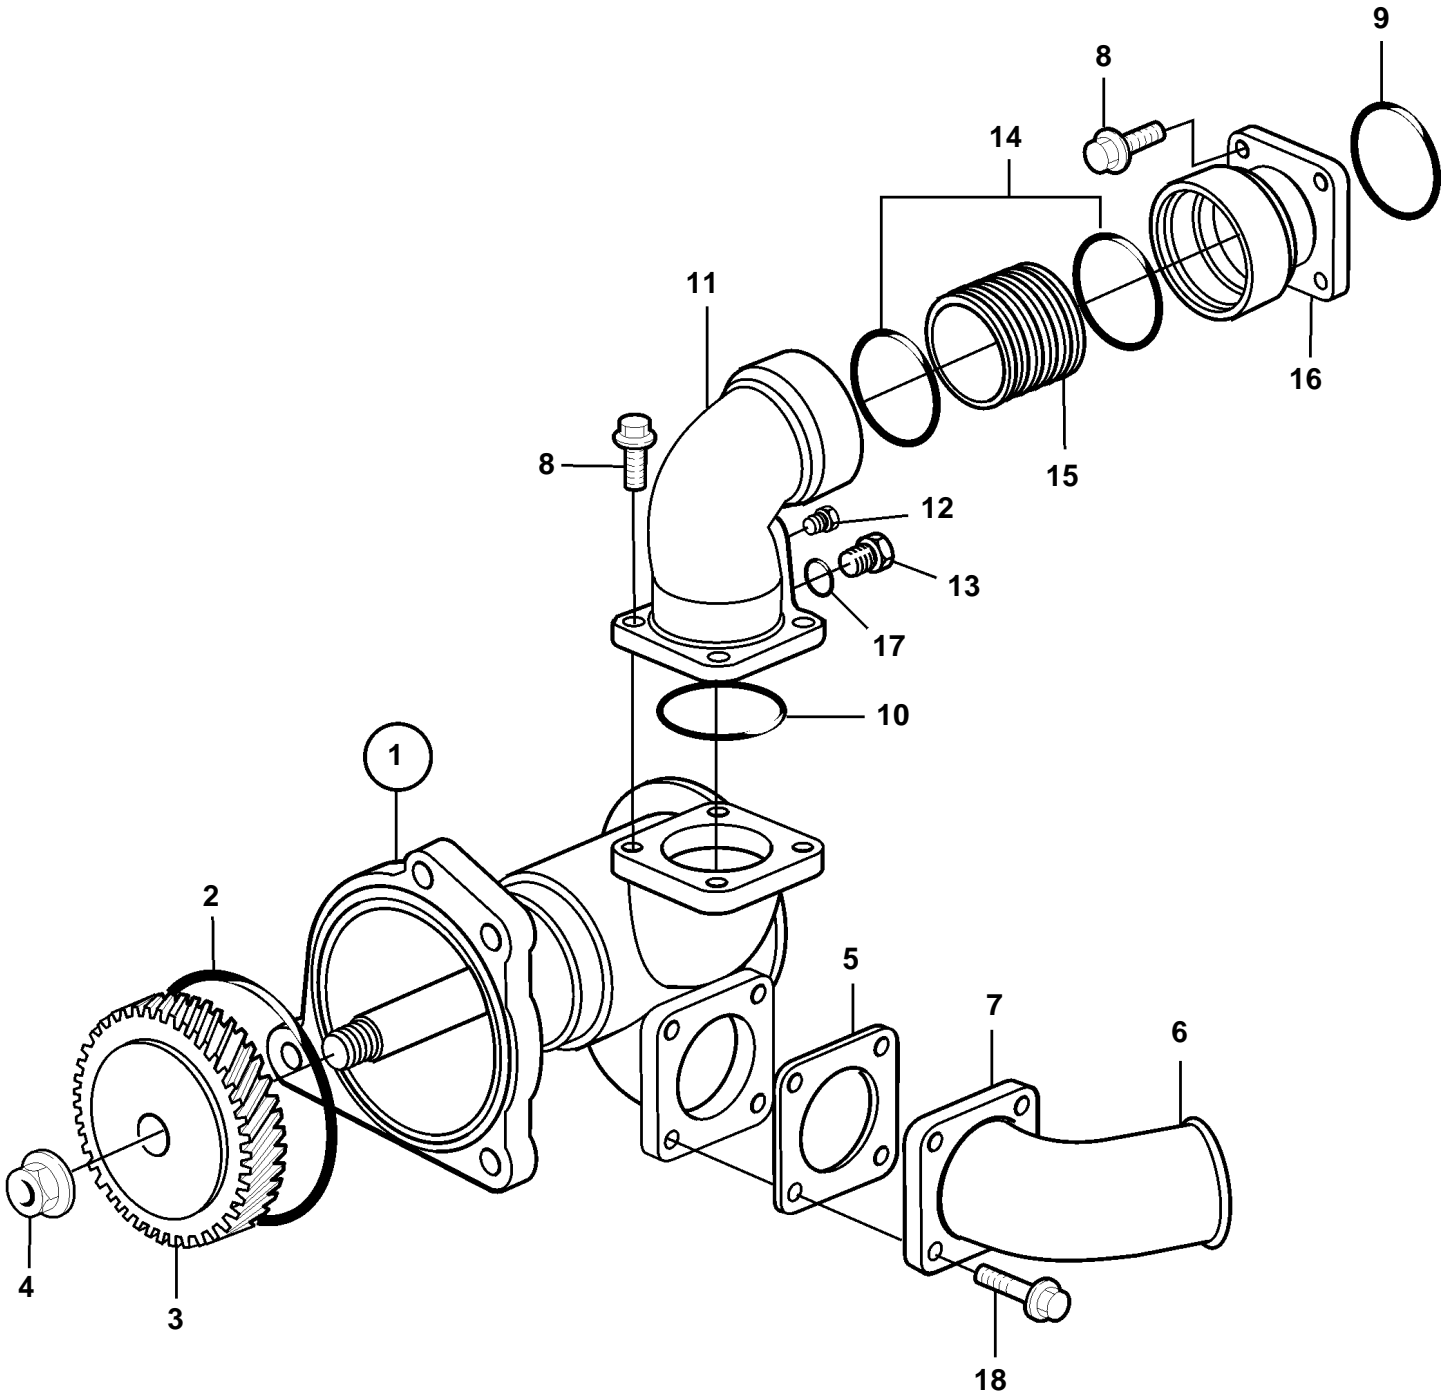

D12D-A MG

19141

## D12D-A MG

REF	PART NO.	QTY	DESCRIPTION	SEE SEC.	NOTES
1	3838207	1	Sea water pump		(865295)
				4339	
2	949736	1	O-ring		
3	865931	1	Gear		
4	955786	1	Hexagon nut		
5	862583	1	Gasket		
6	3828559	1	Hose attachment		70°
	842868	1	Hose attachment		90°
7	842867	1	Flange		
8	946173	8	Flange screw		
9	925072	1	O-ring		
10	925073	1	O-ring		
11	3832782	1	Pipe connection		
12	981749	1	Plug		
13	982293	1	Plug		
14	863209	2	Sealing ring		
15	866610	1	Sleeve		
16	866612	1	Pipe connection		
17	11998	1	Gasket		
18	946441	4	Flange screw		