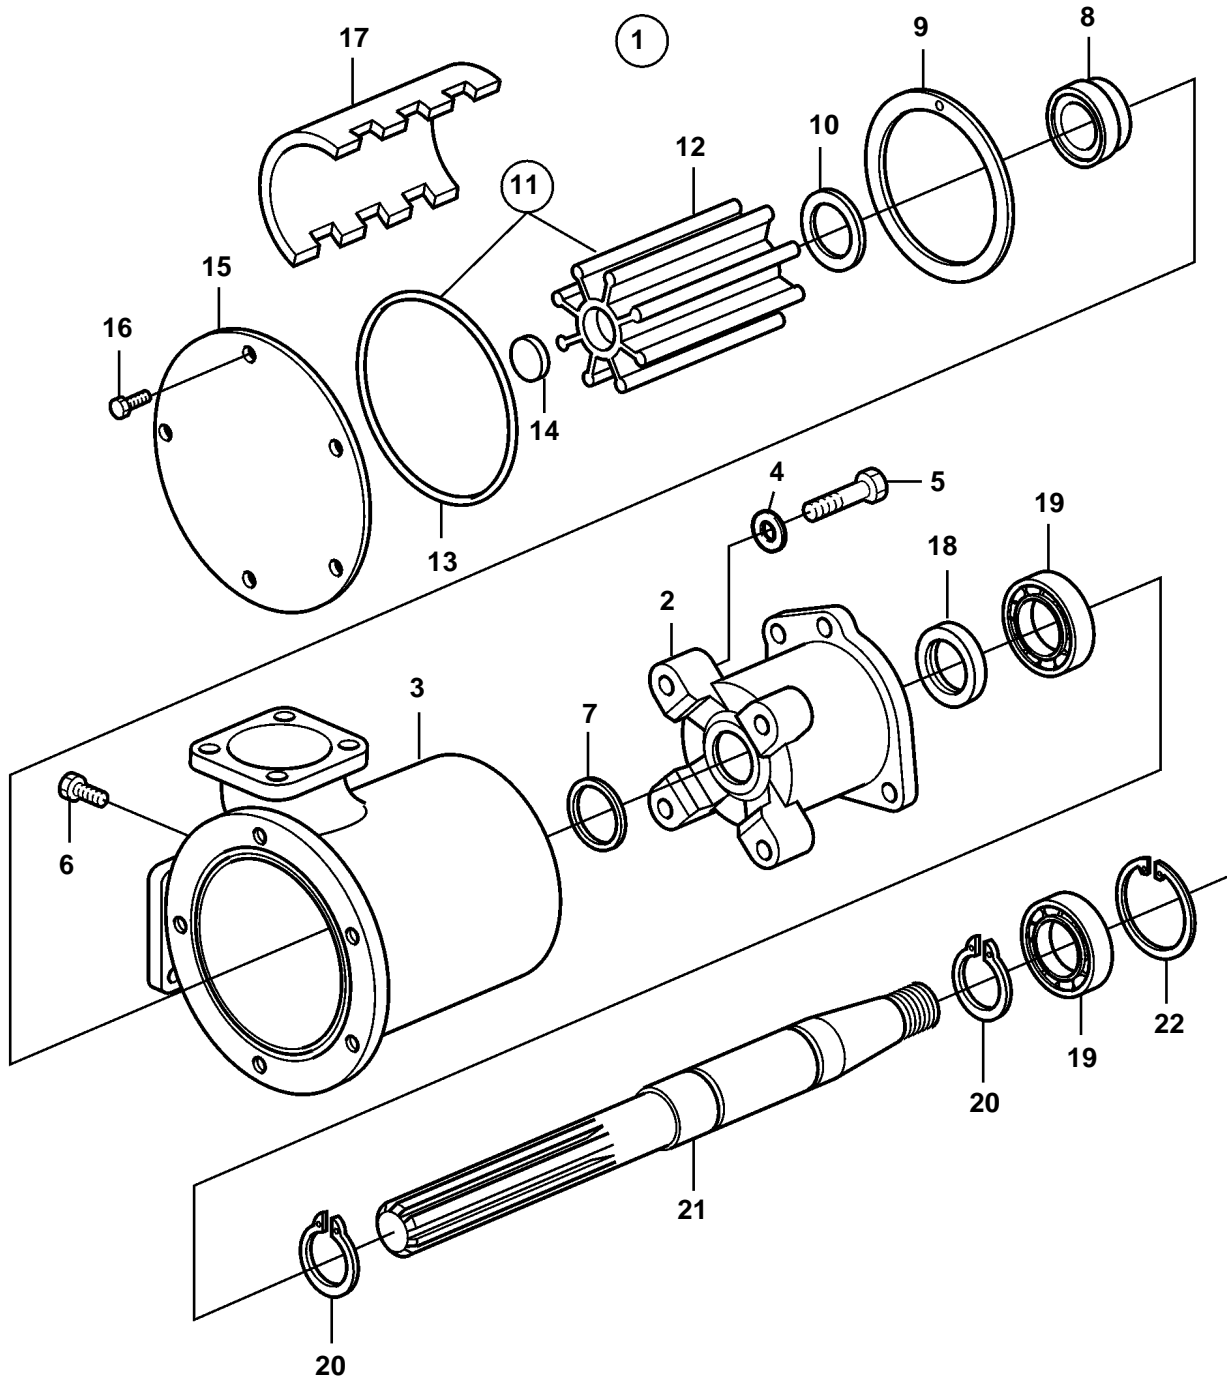

D12D-A MG

D12D-A MG

REF	PART NO.	QTY	DESCRIPTION	NOTES
1	3838207	1	Sea water pump	(865295)
2		1	· Bearing housing	
3		1	· Pump housing	
4	941909	4	· Spring washer	
5	940159	4	· Hexagon screw	
6	3830665	1	· Screw	
7	812964	1	· Deflector	Included in spare parts kit No 3830993.
8	3829315	1	· Sealing ring	Included in spare parts kit No 3830993.
9	826230	1	· Wear washer	Included in spare parts kit No 3830993.
10	3829449	1	· Washer	
11	3830459	1	· Repair kit	
12		1	· · Impeller	Use impeller kit 3830459
13	3830664	1	· · O-ring	
14	812966	1	· · Sealing washer	
15	3830662	1	· Cardboard tube	
16	963554	5	· Hexagon screw	Included in spare parts kit No 3830993.
17	3830661	1	· Cam	
18	845795	1	· Sealing ring	Included in spare parts kit No 3830993.
19	11013	2	· Ball bearing	Included in spare parts kit No 3830993.
20	847230	2	· Lock ring	Included in spare parts kit No 3830993.
21	3838208	1	· Shaft	
22	825735	1	· Lock ring	Included in spare parts kit No 3830993.
23	3830993	1	Set	