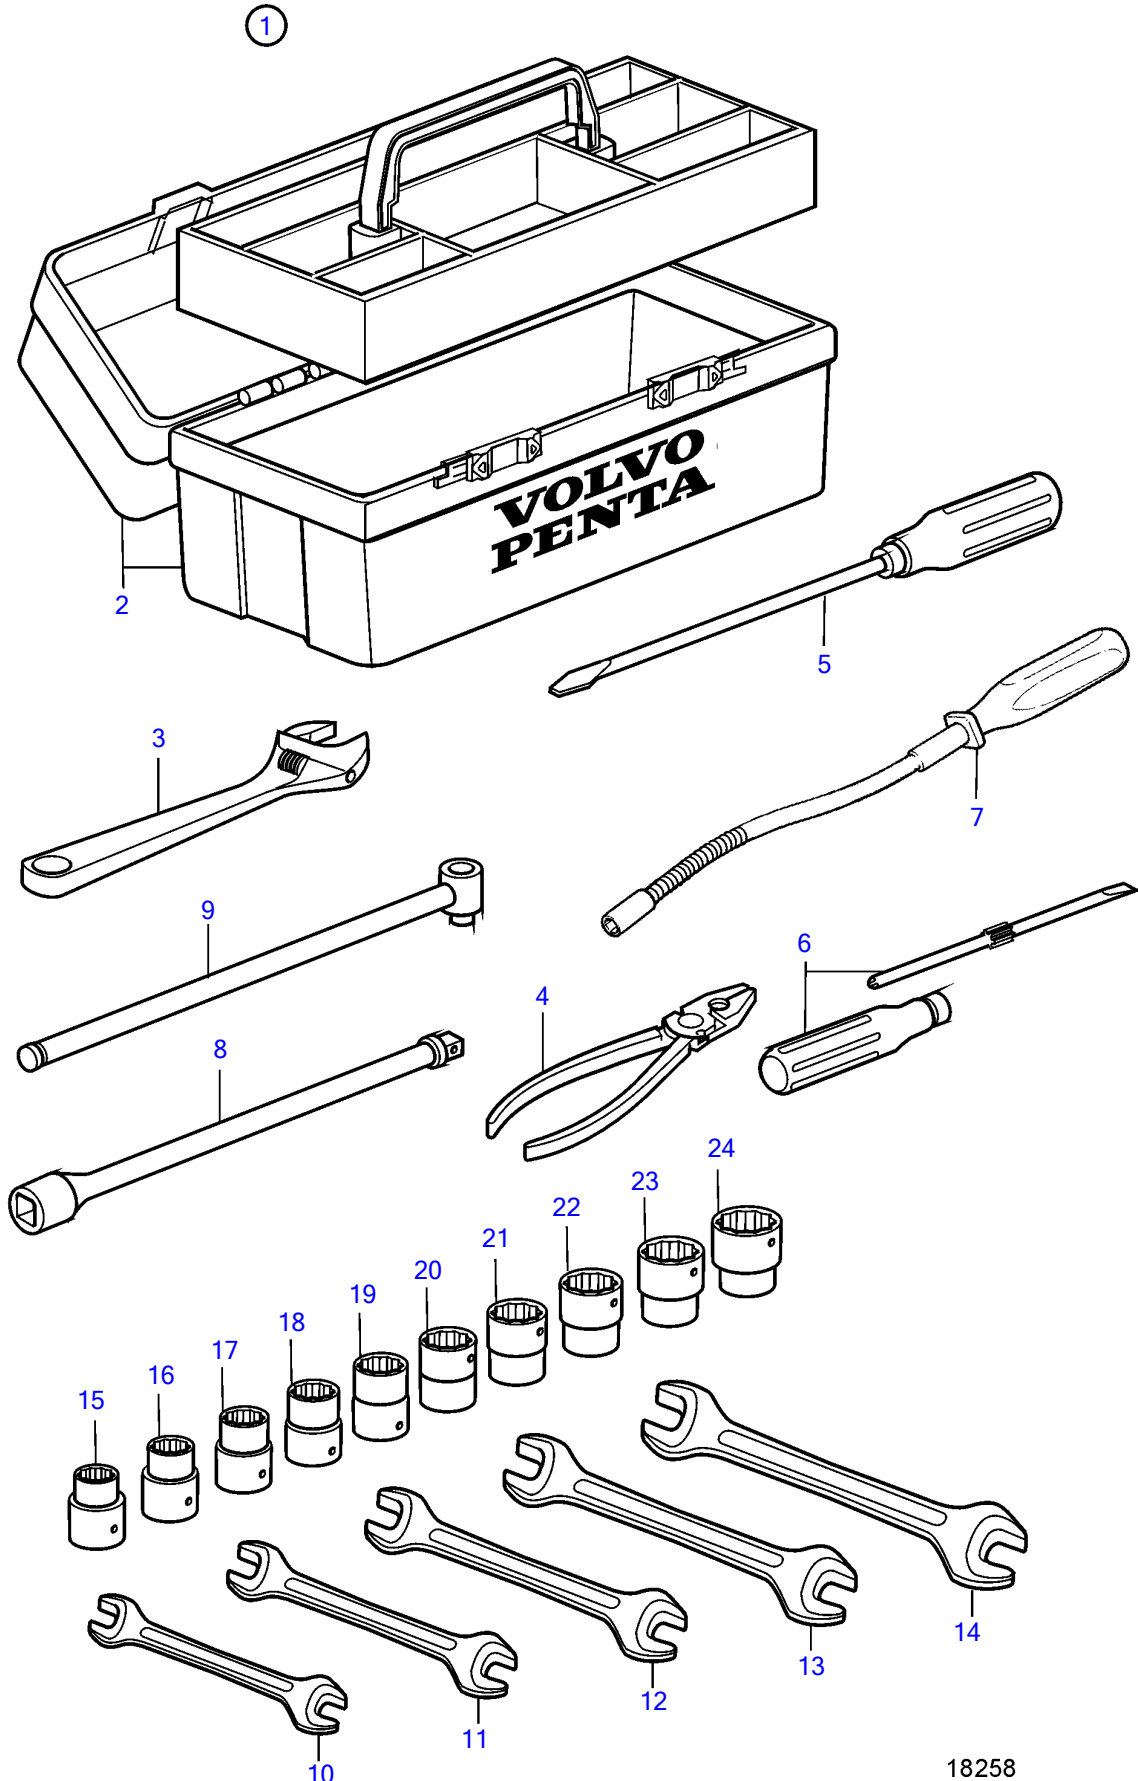

D12D-A MG, D12D-E MG

18258

D12D-A MG, D12D-E MG

REF	PART NO.	QTY	DESCRIPTION	NOTES
1	3832808	1	Tool box	(849167)
2	3841091	1	• Tool box	(842021)
3	(962045)	1	• Adjustable wrench	Obsolete part
4	(962032)	1	• Pliers	Obsolete part
5	804771	1	• Screwdriver	
6	(963929)	1	• Combination screwdri	Obsolete part
7	884573	1	• Tool	
8	(962295)	1	• Extension	Obsolete part
9	(962291)	1	• Jointed handle	Obsolete part
10	(884912)	1	• Open-end wrench	10-11mm, Obsolete part
11	(884913)	1	• Open-end wrench	12-13mm, Obsolete part
12	(884914)	1	• Open-end wrench	14-15mm, Obsolete part
13	(884915)	1	• Open-end wrench	17-19mm, Obsolete part
14	(884916)	1	• Open-end wrench	22-24mm, Obsolete part
15	(962259)	1	• Sleeve	10mm, Obsolete part
16	(962260)	1	• Sleeve	11mm, Obsolete part
17	(962269)	1	• Sleeve	12mm, Obsolete part
18	(962261)	1	• Sleeve	13mm, Obsolete part
19	(962270)	1	• Sleeve	14mm, Obsolete part
20	(962271)	1	• Sleeve	15mm, Obsolete part
21	(962262)	1	• Sleeve	17mm, Obsolete part
22	(962263)	1	• Sleeve	19mm, Obsolete part
23	(962264)	1	• Sleeve	22mm, Obsolete part
24	(962267)	1	• Sleeve	30mm, Obsolete part