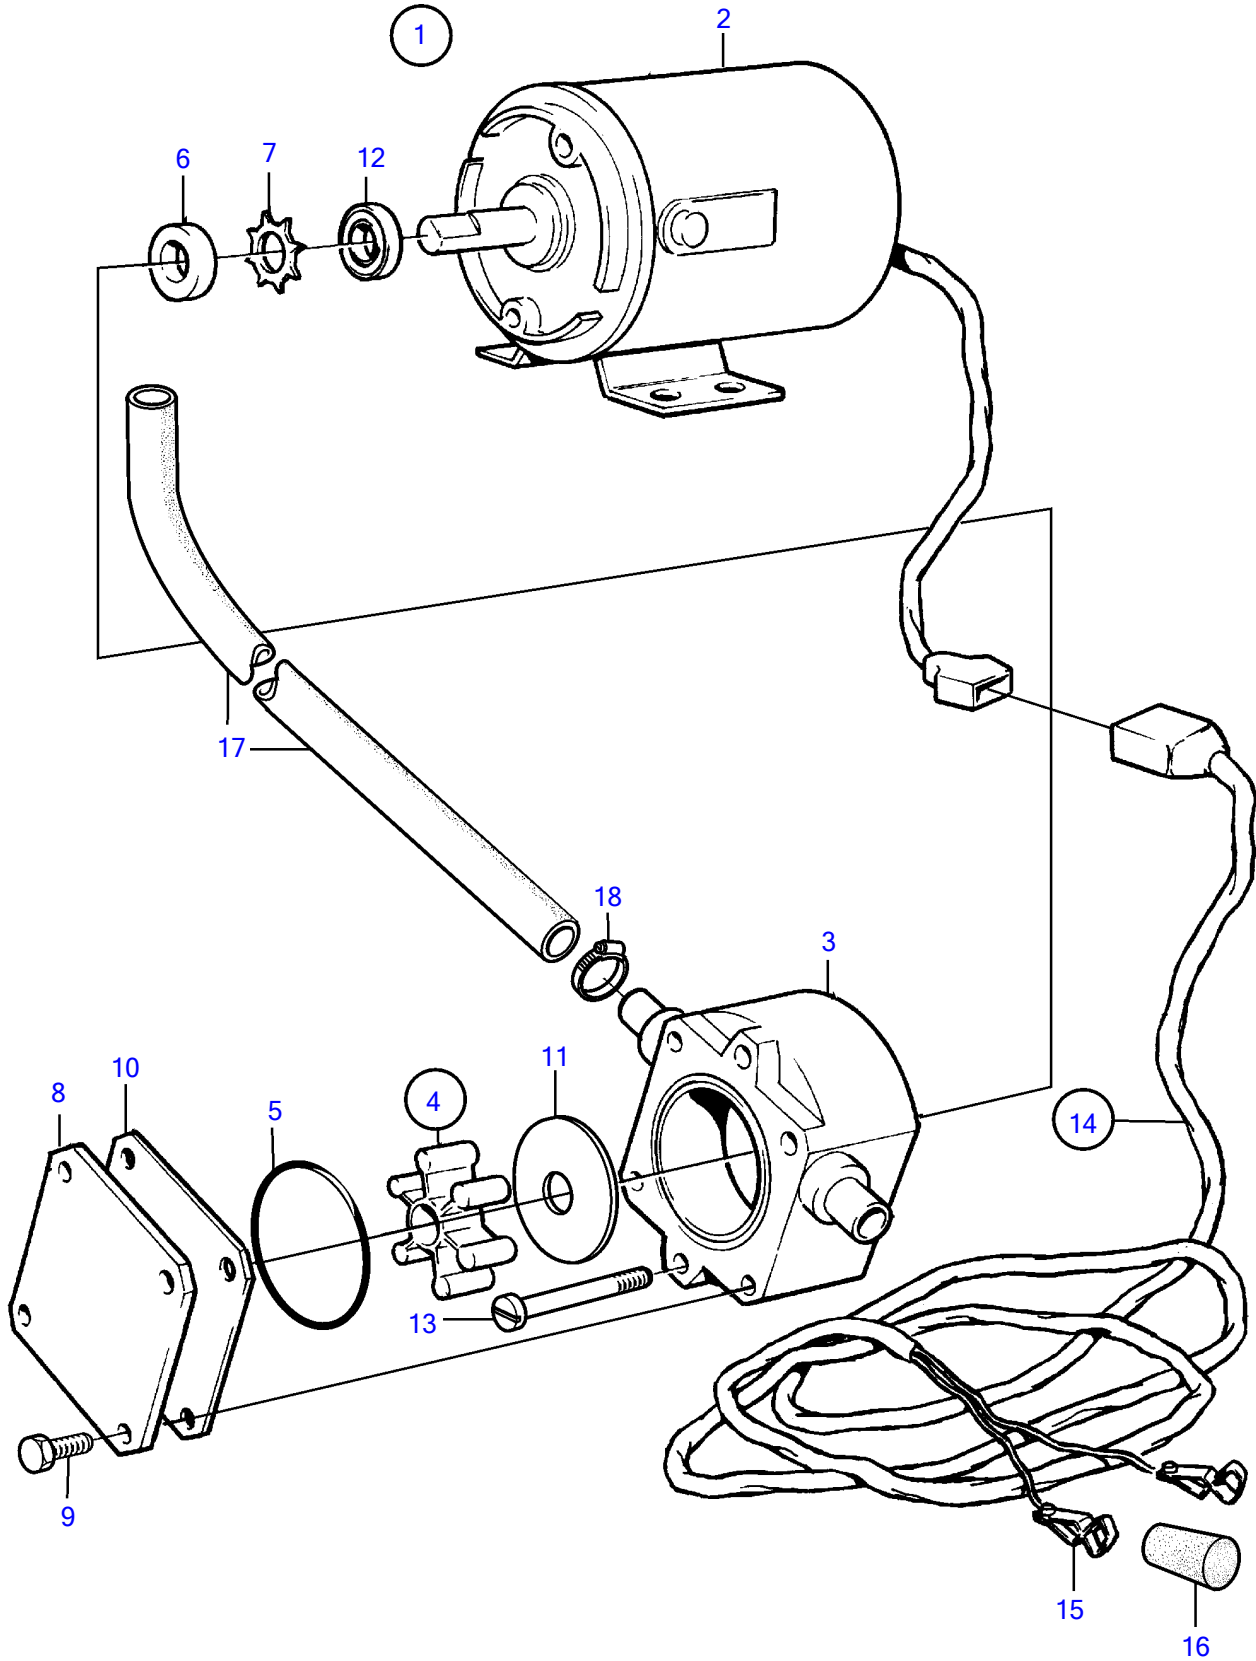

D12D-A MG, D12D-E MG

D12D-A MG, D12D-E MG

REF	PART NO.	QTY	DESCRIPTION	NOTES
1	843410	1	Oil bilge pump	24V
2	842222	1	• Electrical motor	
3	(844015)	1	• • Pump housing	Obsolete part
4	844022	1	• • Impeller kit	
5		1	• • • O-ring	
6		1	• • • Sealing ring	
7		1	• • • Lock ring	
8	844018	1	• • Cardboard tube	
9	844021	4	• • Screw	
10	844017	1	• • Wear washer	
11	844016	1	• • Wear washer	
12	(844019)	1	• • Deflector ring	Obsolete part
13	969518	2	• • 6 point socket screw	
14	843113	1	• Cable trunk	
15	844280	2	• • Clip	
16	(844279)	1	• • Isolation	Black, Obsolete part
	(844278)	1	• • Isolation	Obsolete part, Red
17	949100	X	• Hose	
18	943471	3	• Hose clamp	